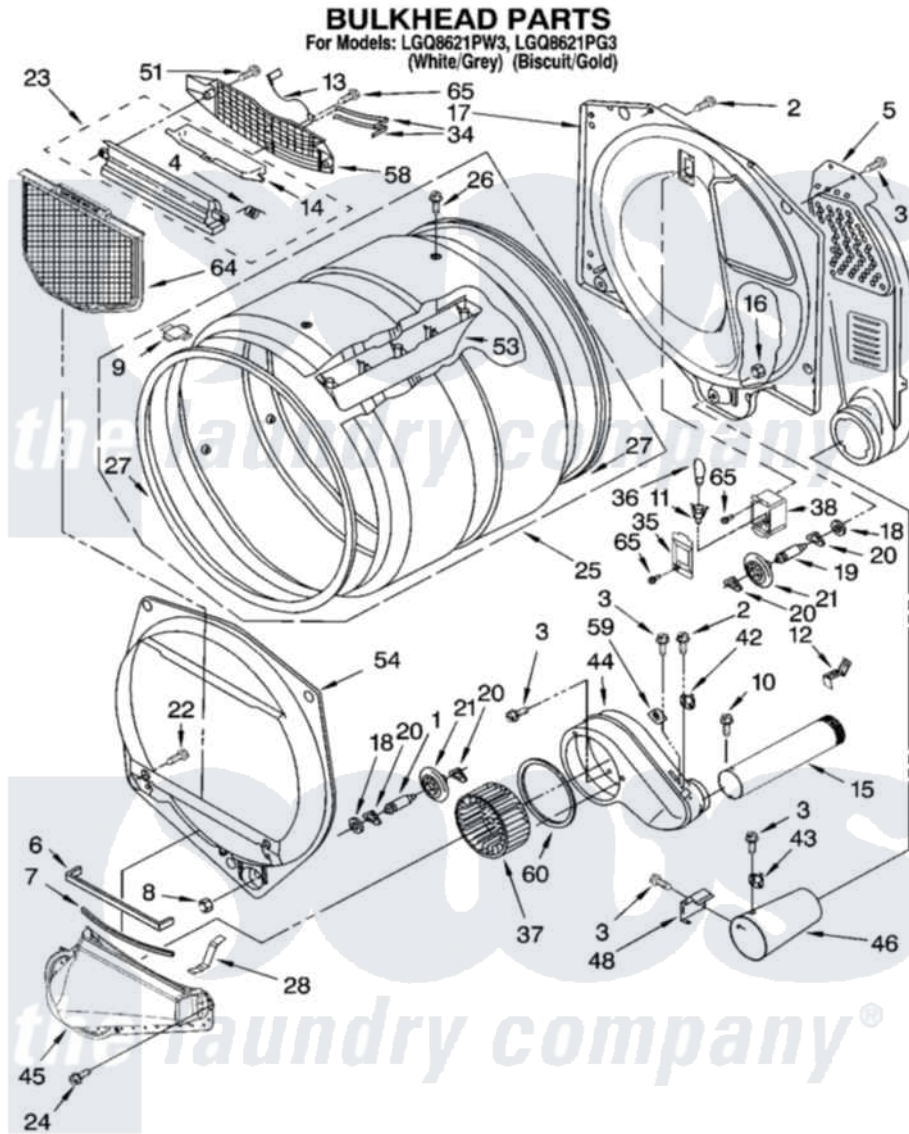

Whirlpool LGQ8621PG3 03 - BULKHEAD PARTS

8180944

5

Whirlpool [Residential Whirlpool LGQ8621PG3 Dryer Parts](#) Parts Diagram 03 - BULKHEAD PARTS
Click on the part number to view part

Item	Original Part Number	Replaced By	Status	Part Description
1	8575324	W10359271		Shaft, Drum Roller Threads
2	3390647	488729		Screw
3	90767			Screw, 8A X 3/8 HeX Washer Head Tapping
4	3394986			Spring, Lint Screen Door
5	3394346			Air Duct Assembly
6	697813			Seal, Outlet Housing
7	697814	697813		Seal, Outlet Housing
8	3934666	W10080210		Nut, 3/8 X 16
9	8066086			Plug, Drum Hole
10	3390646	W10139210		Screw, 8-18 X 5/16
11	3403634	W10136369		Socket, Drum Light Assembly
12	8572105			Retainer, Toe Panel
13	3392258	3393840		Wire
14	3394984	8563758		Door, Lint Screen
15	8563745	279936		Kit-Exhst
16	W10001120	W10080190		Nut, 3/8-16

17	8520836		Bulkhead, Rear
18	3387459	W10080960	Washer, Support
19	8575325	W10359272	Shaft, Roller Drum Threads
20	690997		Washer, Thrust
21	8536973	W10314173	Support
22	695240	488729	Screw
23	3394985	8563755	Housing, Outlet Assembly
24	359625	487240	Screw, For Mtg. Service Capacitor
25	8318215	W10197999	Drum
26	97787	W10109200	Screw, Baffle Mounting
27	697694	280114	Seal
28	8066208		Clip-Exhaust
34	3387223		Electrode, Sensor
35	3402841	8532165	Lens, Drum Light
36	3406124	22002263	Lamp
37	697772		Wheel, Blower
38	3977373		Bracket, Drum Light
42	8318268		Thermostat, Internal-Bias
43	3403140		Thermostat, High-Limit 205F
44	8544362	W10119255	Housing, Blower
45	8066168	W10128606	Duct-Lint
46	8066047		Funnel, Burner
48	338906		Radiant, Sensor
51	3387230		Screw, 10-16 X 13/16
53	697693	W10113136	Baffle, Drum
54	697557		Bulkhead, Front
58	8299979		Grill, Outlet Screen Door
59	3392519		Thermal Limiter
60	697770		Seal, Cover Plate Blower Housing
64	8066170	W10120998	Screen
65	487909	488729	Screw