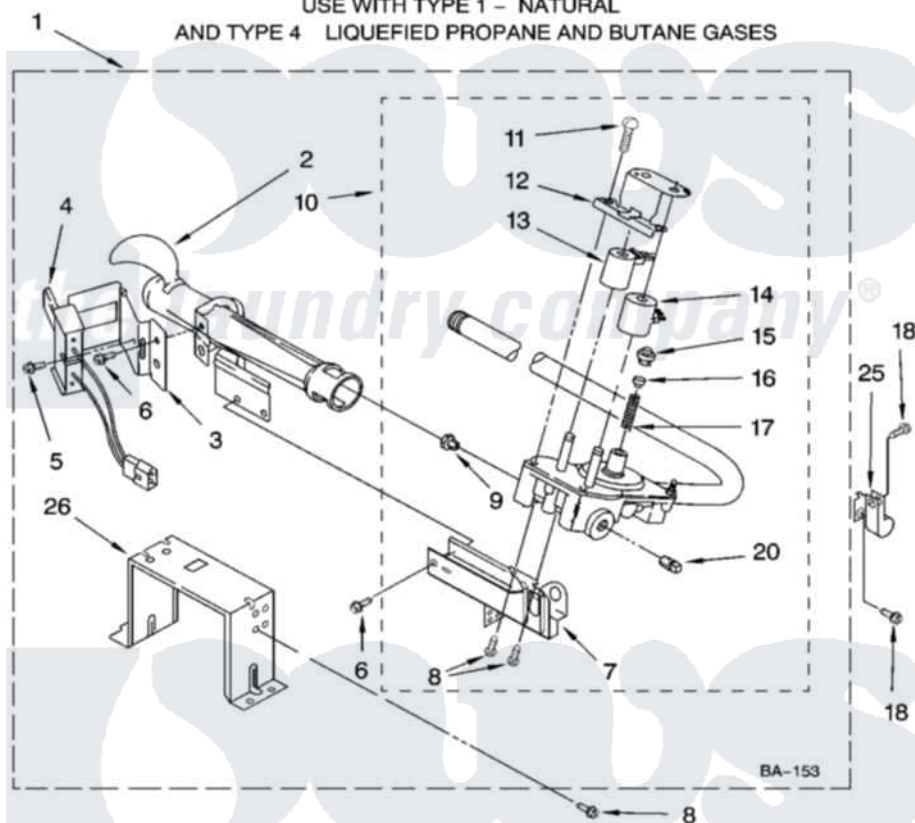

**Whirlpool LGQ8621PG3 04 - 8576353 BURNER ASSEMBLY, OPTIONAL PARTS (NOT INCLUDED)**

**8576353 BURNER ASSEMBLY**

For Models: LGQ8621PW3, LGQ8621PG3  
(White/Grey) (Biscuit/Gold)

USE WITH TYPE 1 - NATURAL  
AND TYPE 4 LIQUEFIED PROPANE AND BUTANE GASES

8180944

7

Whirlpool [Residential Whirlpool LGQ8621PG3 Dryer Parts](#) Parts Diagram 04 - 8576353 BURNER ASSEMBLY, OPTIONAL PARTS (NOT INCLUDED).  
Click on the part number to view part

Item	Original Part Number	Replaced By	Status	Part Description
1	8576353	<a href="#">280119</a>		Burner-Gas
2	688617	<a href="#">693140</a>		Burner
3	<a href="#">694298</a>			Bracket, Ignitor
4	686590	<a href="#">279311</a>		Ignitor
5	<a href="#">3393909</a>			Screw, 8-32 X 7/8
6	343641	<a href="#">681414</a>		Screw, 10AB X 1/2
7	3389871		Not Available	Base, Burner
8	<a href="#">3387057</a>			Screw, 10-16 X 1/2 Orifice, Burner
9	<a href="#">15418</a>			Orifice, Burner Type 1
"	15422		Not Available	ORIFICE, BURNER (TYPE 4) (BUTANE)
"	234867	<a href="#">229742</a>		Orifice, Burner
10	8281914	<a href="#">279923</a>		NAT Gas
11	<a href="#">694421</a>			Screw, Bracket Mounting