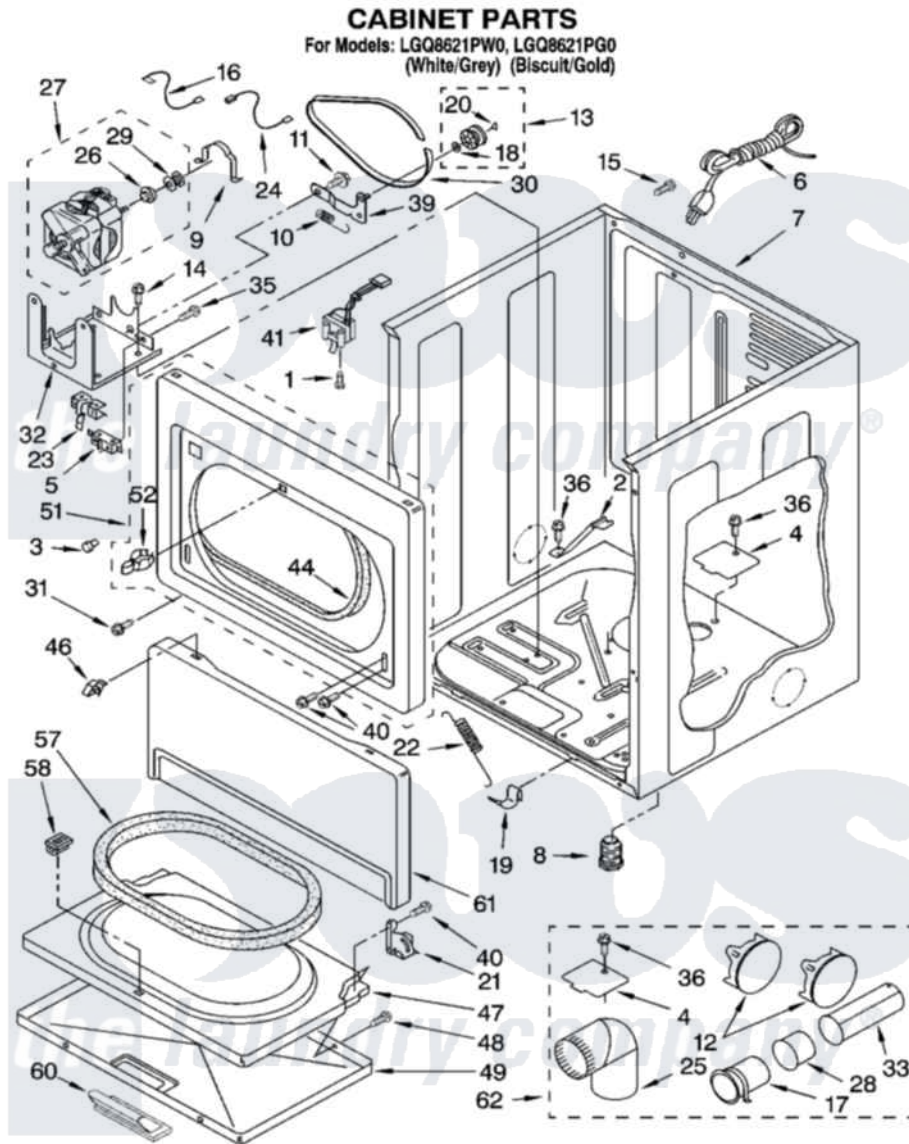

Whirlpool LGQ8621PW0 02 - CABINET PARTS

8180512

3

Whirlpool [Residential Whirlpool LGQ8621PW0 Dryer Parts](#) Parts Diagram 02 - CABINET PARTS
Click on the part number to view part

Item	Original Part Number	Replaced By	Status	Part Description
1	697773	3395530		Screw
2	8529757			Bracket, Burner
3	693152			Bumper, Console
4	3394331			Plate Cover
5	3394881	279782		Switch-Lid
6	344020	3401402		Cord, Power
7	8310656			Cabinet
"	8310659		Not Available	Cabinet (Biscuit)
8	3392100	49621		Feet-Leveling
"	279810			Foot-Optional
9	660658			Clamp, Motor Mounting 343481 685441
10	3387374			Spring, Idler
11	3389420			Retainer-Idler 1/4-20 X 1/16
12	697750	W10470674		Dryer Exhaust Kit
"	3388311			Plug, Multivent
13	3388672	279640		Pulley-ldr

14	3390663	681414	Screw, 10AB X 1/2
15	697776	4331106	Screw, No.10-32 X 7/16
16	3398948		Wire, Jumper
17	3395532		Exhaust Pipe And Bracket
18	233520		Washer, Thrust
19	297092		Clip
20	690997		Washer, Thrust
21	3387560		Hinge, Door
"	3387559		Hinge, Door
22	3387565		Spring, Door
23	8066120		Lever, Door Switch
24	3394081		Wire, Broken Belt Switch
25	49026		4" - 90° Elbow
26	3393657		Restrainer, Belt
27	8538263	279787	Motor-Drve
28	3395534		Exhaust Pipe
29	3389729		Pulley, Motor
30	3387610	661570	Belt
31	8281212	W10080800	Screw, 8-18 X 3/8
32	3387118		Bracket, Motor
33	3395535	8563749	Exhaust Pipe
35	98129		Screw, 6-20 X 1 1/16
36	693995		Screw, Hex Head
39	3388674	W10118756	Idler Bracket
40	3357011	308685	Side Trim)
41	3406107		Door Switch Assembly
44	3387242		Seal, Front Panel
46	3388229		Retainer, Toe Panel
47	697655	280079	Door
48	694091		Trim, Side Right Hand
49	697221		Door, Front
"	3977763		Door, Front
51	697227	279659	Panel
"	3977761	279935	Panel
52	696144	279570	Latch
57	3390736	3390732	Seal-Door
58	690081	279570	Latch
60	690270	348721	Handle
"	3977242		Handle, Door
61	697215	3406797	Toe Panel
"	3977764	8526025	Toe Panel
62	279818	W10470674	Dryer Exhaust Kit
"	279925	W10470674	Dryer Exhaust Kit