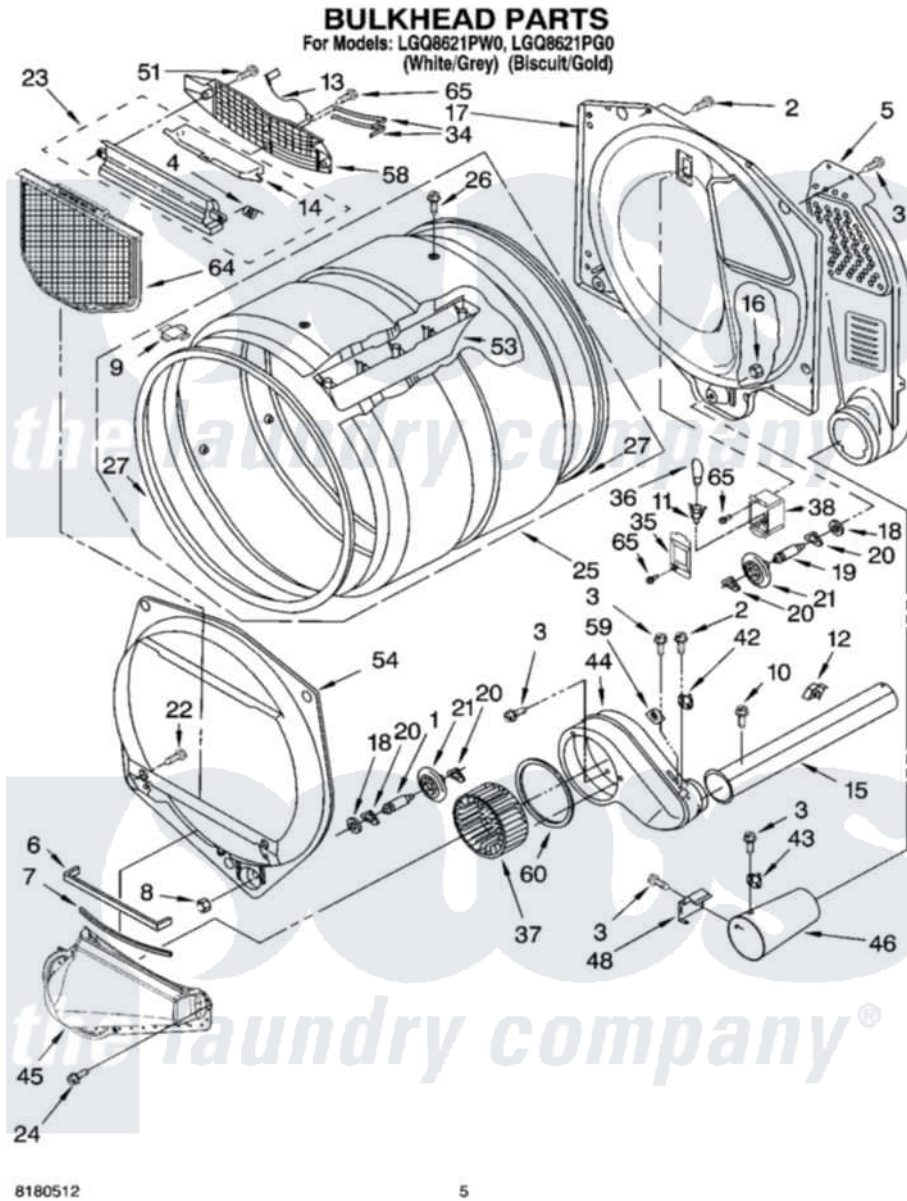

Whirlpool LGQ8621PW0 03 - BULKHEAD PARTS

8180512

5

Whirlpool [Residential Whirlpool LGQ8621PW0 Dryer Parts](#) Parts Diagram 03 - BULKHEAD PARTS
Click on the part number to view part

Item	Original Part Number	Replaced By	Status	Part Description
1	3399508	W10359271		Shaft, Drum Roller Threads
2	3390647	488729		Screw
3	90767			Screw, 8A X 3/8 HeX Washer Head Tapping
4	3394986			Spring, Lint Screen Door
5	3394346			Air Duct Assembly
6	697813			Seal, Outlet Housing
7	697814	697813		Seal, Outlet Housing
8	3359452			Nut, Lock
9	8066086			Plug, Drum Hole
10	3390646	W10139210		Screw, 8-18 X 5/16
11	3403634	W10136369		Socket, Drum Light Assembly
12	3388229			Retainer, Toe Panel
13	3392258	3393840		Wire
14	3394984	8563758		Door, Lint Screen
15	8318486	279936		Kit-Exhst
16	3387709			Nut, 3/8-16

17	8520836		Bulkhead, Rear
18	3387459	W10080960	Washer, Support
19	3399509	W10359272	Shaft, Roller Drum Threads
20	690997		Washer, Thrust
21	8536973	W10314173	Support
22	695240	488729	Screw
23	3394985	8563755	Housing, Outlet Assembly
24	359625	487240	Screw, For Mtg. Service Capacitor
25	8318215	W10197999	Drum
26	97787	W10109200	Screw, Baffle Mounting
27	697694	280114	Seal
34	3387223		Electrode, Sensor
35	3402841	8532165	Lens, Drum Light
36	3406124	22002263	Lamp
37	697772		Wheel, Blower
38	3977373		Bracket, Drum Light
42	8318268		Thermostat, Internal-Bias
43	3403140		Thermostat, High-Limit 205F
44	8544362	W10119255	Housing, Blower
45	8066168	W10128606	Duct-Lint
46	8066047		Funnel, Bumer
48	338906		Radiant, Sensor
51	3387230		Screw, 10-16 X 13/16
53	697693	W10113136	Baffle, Drum
54	697557		Bulkhead, Front
58	8299979		Grill, Outlet Screen Door
59	3392519		Thermal Limiter
60	697770		Seal, Cover Plate Blower Housing
64	8066170	W10120998	Screen
65	487909	488729	Screw