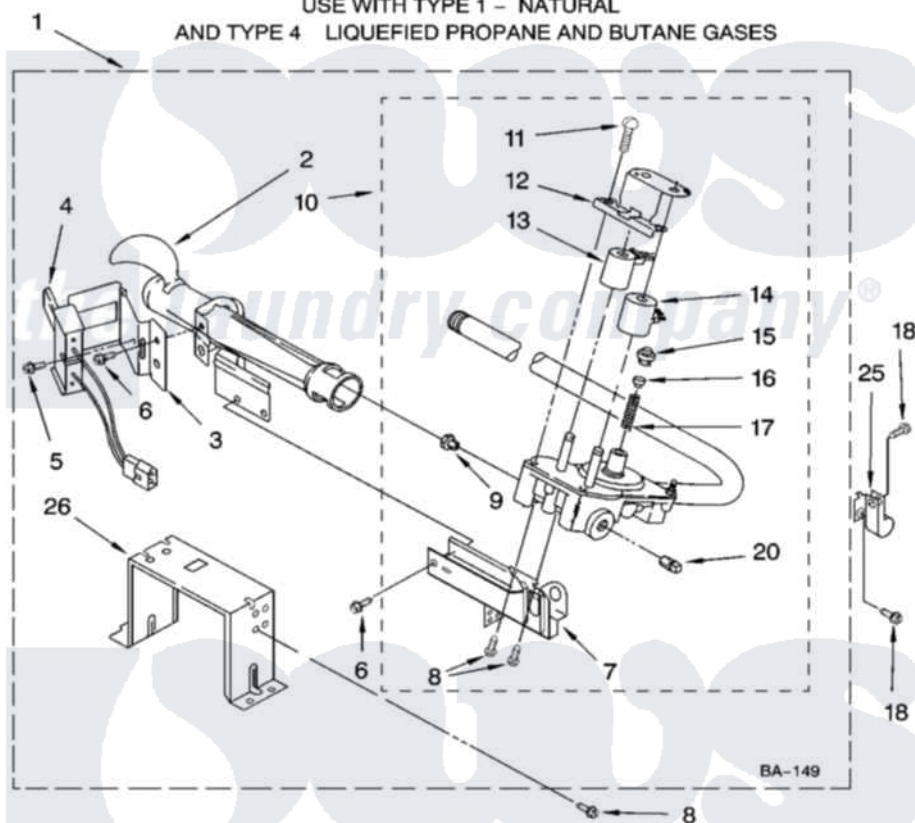

Whirlpool LGQ8621PW0 04 - 8318276 BURNER ASSEMBLY, OPTIONAL PARTS (NOT INCLUDED)

8318276 BURNER ASSEMBLY

For Models: LGQ8621PW0, LGQ8621PG0
(White/Grey) (Biscuit/Gold)

USE WITH TYPE 1 - NATURAL
AND TYPE 4 LIQUEFIED PROPANE AND BUTANE GASES

8180512

7

Whirlpool [Residential Whirlpool LGQ8621PW0 Dryer Parts](#) Parts Diagram 04 - 8318276 BURNER ASSEMBLY, OPTIONAL PARTS (NOT INCLUDED).
Click on the part number to view part

Item	Original Part Number	Replaced By	Status	Part Description
1	8318276	280119		Burner-Gas
2	688617	693140		Burner
3	694298			Bracket, Ignitor
4	686590	279311		Ignitor
5	3393909			Screw, 8-32 X 7/8
6	343641	681414		Screw, 10AB X 1/2
7	3389871		Not Available	Base, Burner
8	3387057			Screw, 10-16 X 1/2 Orifice, Burner
9	234826			Orifice, Burner Type 1
"	229742			Orifice, Burner
"	234868			Orifice, Burner
10	8318281	W10480542		Valve-Gas
11	694421			Screw, Bracket Mounting
12	694538			Bracket, Shunt