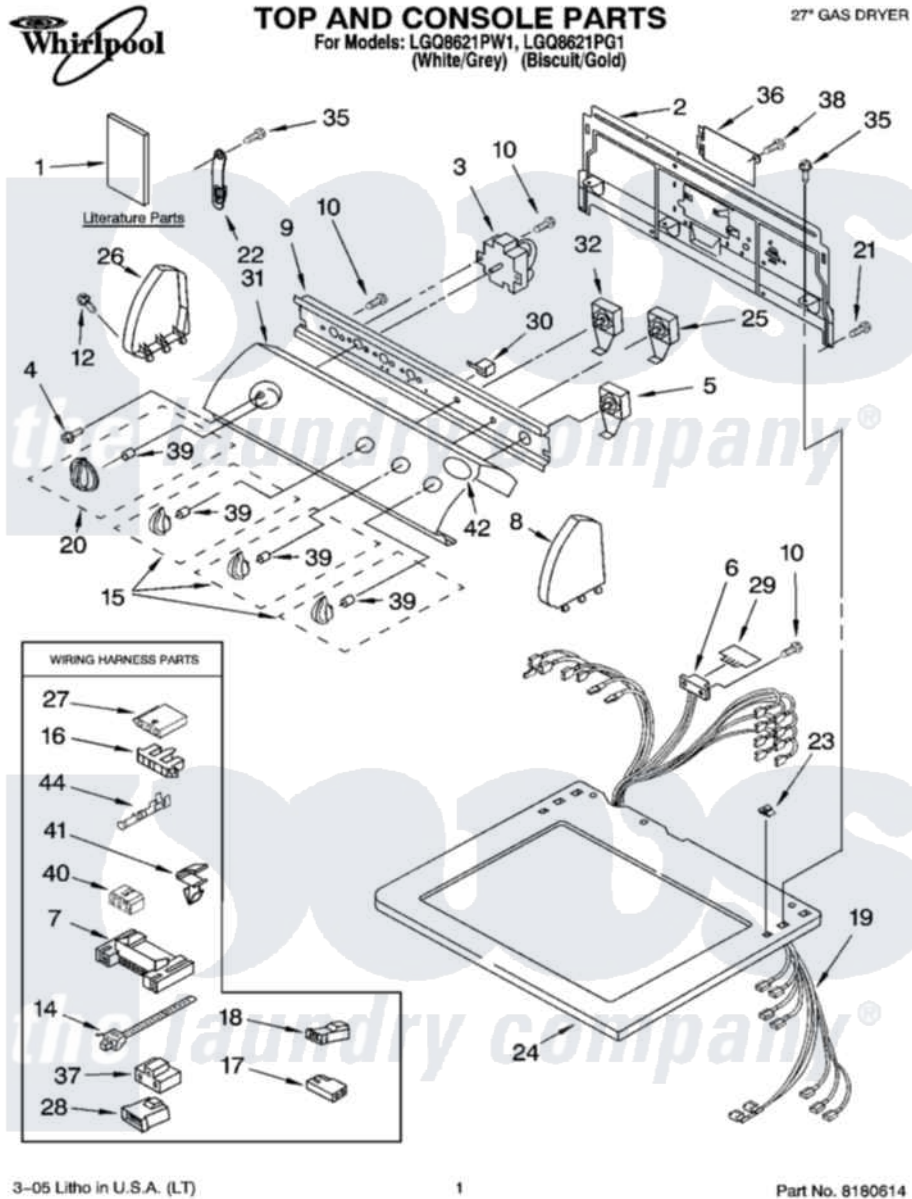

Whirlpool LGQ8621PW1 01 - TOP AND CONSOLE PARTS

3-05 Litho in U.S.A. (LT)

1

Part No. 8180614

Whirlpool Residential Whirlpool LGQ8621PW1 Dryer Parts Parts Diagram 01 - TOP AND CONSOLE PARTS
Click on the part number to view part

Item	Original Part Number	Replaced By	Status	Part Description
1	8565618		Not Available	Wiring Diagram
"	8533772		Not Available	Guide, Use & Care
"	8533770		Not Available	Sheet, Cycle Feature
"	8557498		Not Available	Instructions, Installation
"	N/A		Not Available	Following May Be Purchased DO-IT-YOURSELF REPAIR MANUALS
"	677818		Not Available	Manual, Do-It- Yourself Repair (Dryer)
2	8317305	285909		Panel-Rear
3	8566184			Timer Assembly
4	8533951	3400859		Screw, Grounding
5	3398095			Switch, Push-To-Start
6	3391885			Connector, Edge
7	3395683			Receptacle, Multi-Terminal
8	8271359	279962		Endcap
"	8271362	279965		Endcap