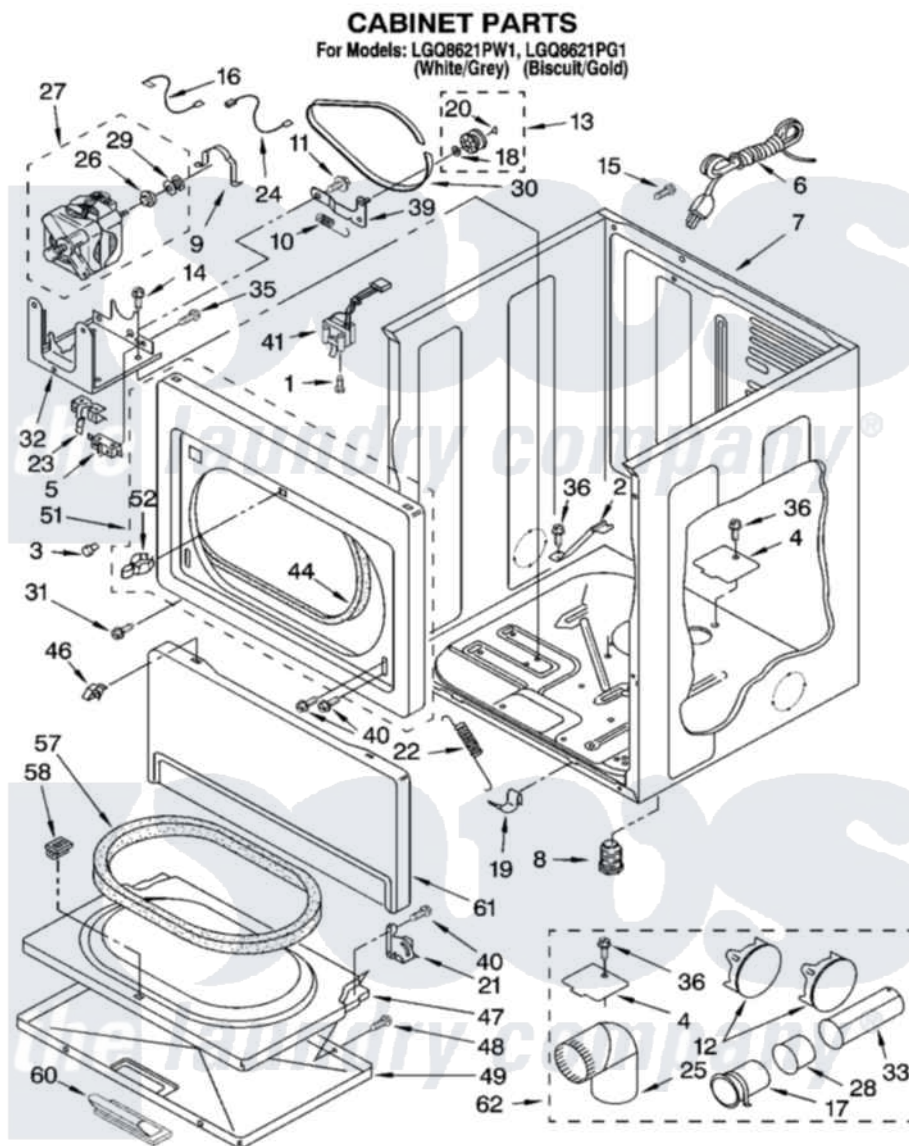

# Whirlpool LGQ8621PW1 02 - CABINET PARTS

8180614

3

Whirlpool [Residential Whirlpool LGQ8621PW1 Dryer Parts](#) Parts Diagram 02 - CABINET PARTS

[Click on the part number to view part](#)

Item	Original Part Number	Replaced By	Status	Part Description
1	697773	<a href="#">3395530</a>		Screw
2	<a href="#">8529757</a>			Bracket, Burner
3	<a href="#">693152</a>			Bumper, Console
4	<a href="#">3394331</a>			Plate Cover
5	3394881	<a href="#">279782</a>		Switch-Lid
6	344020	<a href="#">3401402</a>		Cord, Power
7	<a href="#">8310656</a>			Cabinet
"	8310659		Not Available	Cabinet (Biscuit)
8	3392100	<a href="#">49621</a>		Feet-Leveling
"	<a href="#">279810</a>			Foot-Optional
9	<a href="#">660658</a>			Clamp, Motor Mounting 343481 685441
10	<a href="#">3387374</a>			Spring, Idler
11	<a href="#">3389420</a>			Retainer-Idler 1/4-20 X 1/16
12	697750	<a href="#">W10470674</a>		Dryer Exhaust Kit
"	<a href="#">3388311</a>			Plug, Multivent
13	3388672	<a href="#">279640</a>		Pulley-ldr