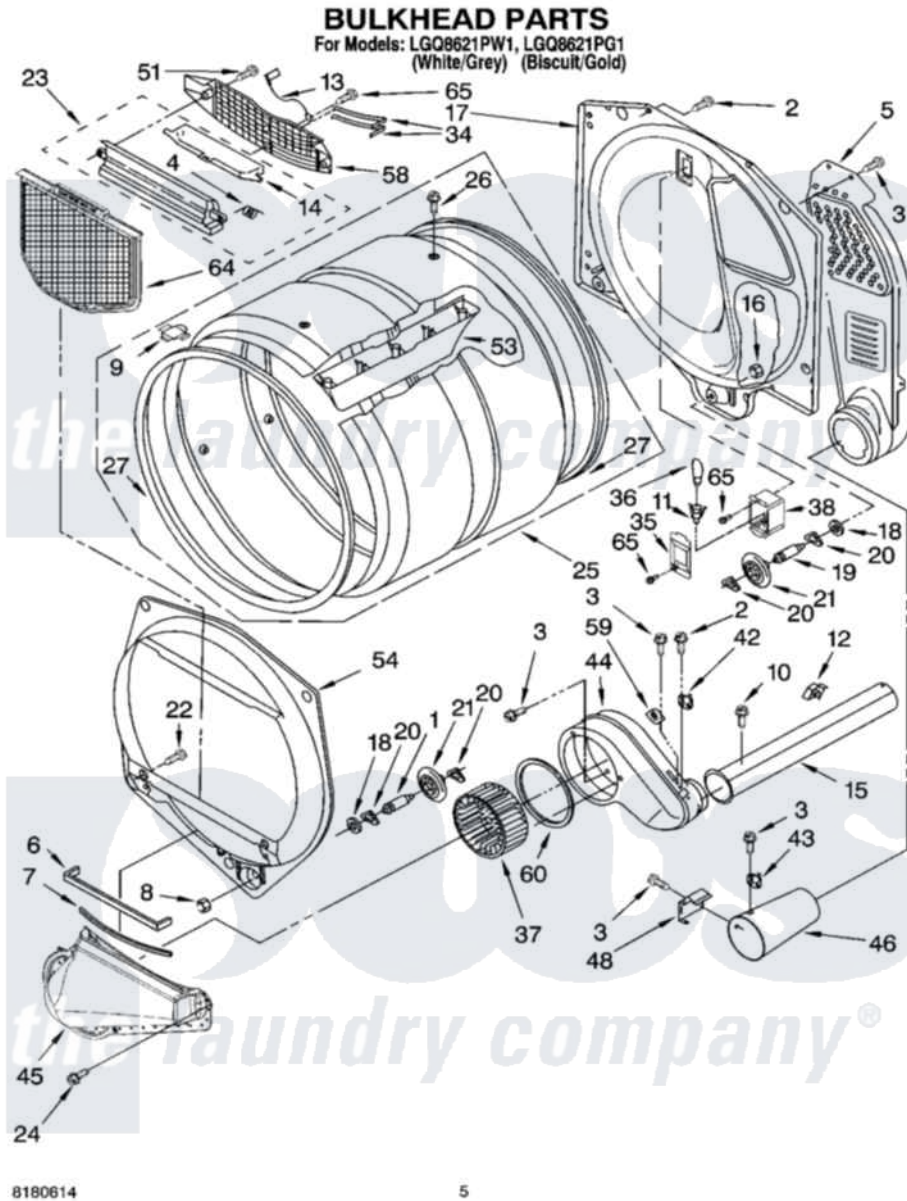

# Whirlpool LGQ8621PW1 03 - BULKHEAD PARTS

8180614

5

Whirlpool [Residential Whirlpool LGQ8621PW1 Dryer Parts](#) Parts Diagram 03 - BULKHEAD PARTS  
Click on the part number to view part

Item	Original Part Number	Replaced By	Status	Part Description
1	3399508	<a href="#">W10359271</a>		Shaft, Drum Roller Threads
2	3390647	<a href="#">488729</a>		Screw
3	<a href="#">90767</a>			Screw, 8A X 3/8 HeX Washer Head Tapping
4	<a href="#">3394986</a>			Spring, Lint Screen Door
5	<a href="#">3394346</a>			Air Duct Assembly
6	<a href="#">697813</a>			Seal, Outlet Housing
7	697814	<a href="#">697813</a>		Seal, Outlet Housing
8	<a href="#">3359452</a>			Nut, Lock
9	<a href="#">8066086</a>			Plug, Drum Hole
10	3390646	<a href="#">W10139210</a>		Screw, 8-18 X 5/16
11	3403634	<a href="#">W10136369</a>		Socket, Drum Light Assembly
12	<a href="#">3388229</a>			Retainer, Toe Panel
13	3392258	<a href="#">3393840</a>		Wire
14	3394984	<a href="#">8563758</a>		Door, Lint Screen
15	8318486	<a href="#">279936</a>		Kit-Exhst
16	<a href="#">3387709</a>			Nut, 3/8-16