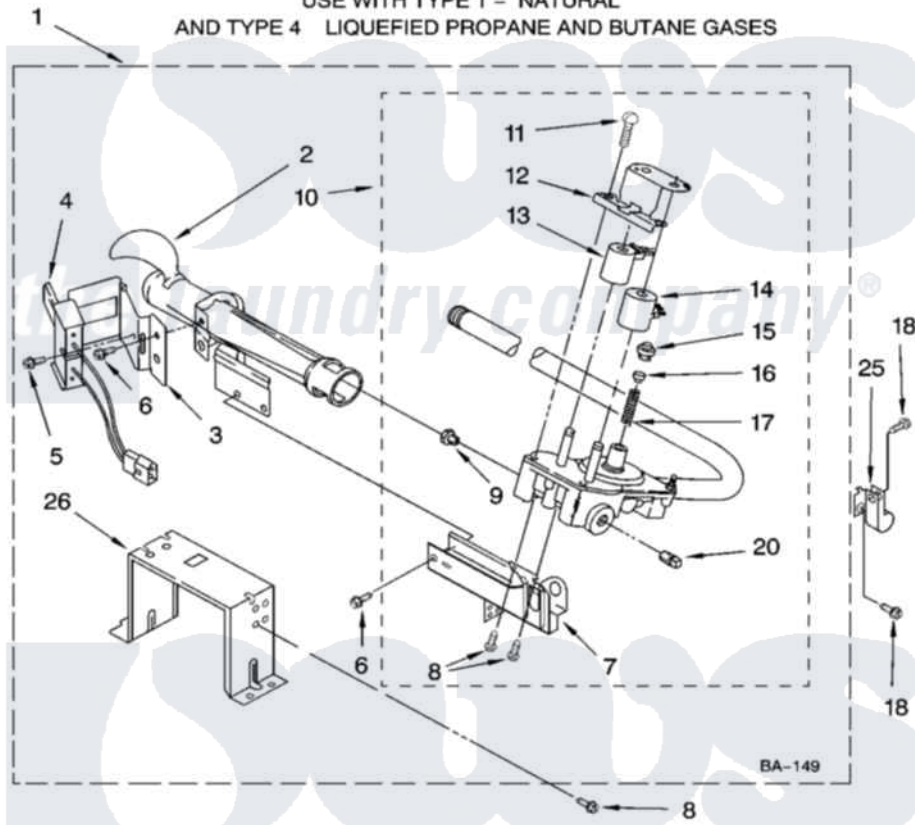

Whirlpool LGQ8621PW1 04 - 8318276 BURNER ASSEMBLY, OPTIONAL PARTS (NOT INCLUDED)

8318276 BURNER ASSEMBLY

For Models: LGQ8621PW1, LGQ8621PG1
(White/Grey) (Biscuit/Gold)

USE WITH TYPE 1 - NATURAL
AND TYPE 4 LIQUEFIED PROPANE AND BUTANE GASES

the laundry company

8180614

7

Whirlpool [Residential Whirlpool LGQ8621PW1 Dryer Parts](#) Parts Diagram 04 - 8318276 BURNER ASSEMBLY, OPTIONAL PARTS (NOT INCLUDED).
Click on the part number to view part

Item	Original Part Number	Replaced By	Status	Part Description
1	8318276	280119		Burner-Gas
2	688617	693140		Burner
3	694298			Bracket, Ignitor
4	686590	279311		Ignitor
5	3393909			Screw, 8-32 X 7/8
6	343641	681414		Screw, 10AB X 1/2
7	3389871		Not Available	Base, Burner
8	3387057			Screw, 10-16 X 1/2 Orifice, Burner
9	234826			Orifice, Burner Type 1
"	229742			Orifice, Burner
"	234868			Orifice, Burner
10	8318281	W10480542		Valve-Gas
11	694421			Screw, Bracket Mounting
12	694538			Bracket, Shunt