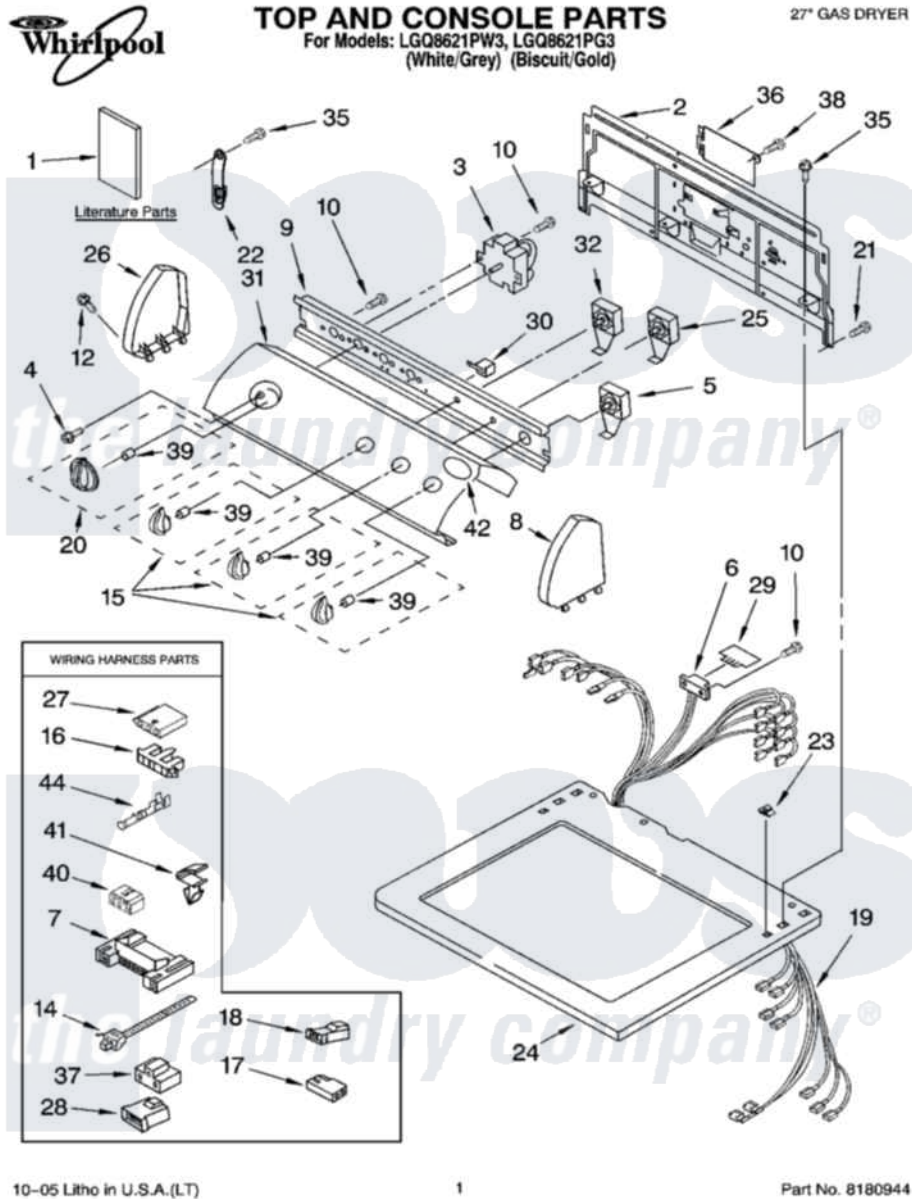

Whirlpool LGQ8621PW3 01 - TOP AND CONSOLE PARTS

10-05 Litho in U.S.A.(LT)

1

Part No. 8180944

Whirlpool Residential Whirlpool LGQ8621PW3 Dryer Parts Parts Diagram 01 - TOP AND CONSOLE PARTS
Click on the part number to view part

Item	Original Part Number	Replaced By	Status	Part Description
1	8565618		Not Available	Wiring Diagram
"	8578190		Not Available	Guide, Use & Care
"	8533770		Not Available	Sheet, Cycle Feature
"	8557498		Not Available	Instructions, Installation
"	N/A		Not Available	Following May Be Purchased DO-IT-YOURSELF REPAIR MANUALS
"	677818		Not Available	Manual, Do-It- Yourself Repair (Dryer)
2	8317305	285909		Panel-Rear
3	8566184			Timer Assembly
4	8533951	3400859		Screw, Grounding
5	3398095			Switch, Push-To-Start
6	3391885			Connector, Edge
7	3395683			Receptacle, Multi-Terminal
8	8271359	279962		Endcap
"	8271362	279965		Endcap