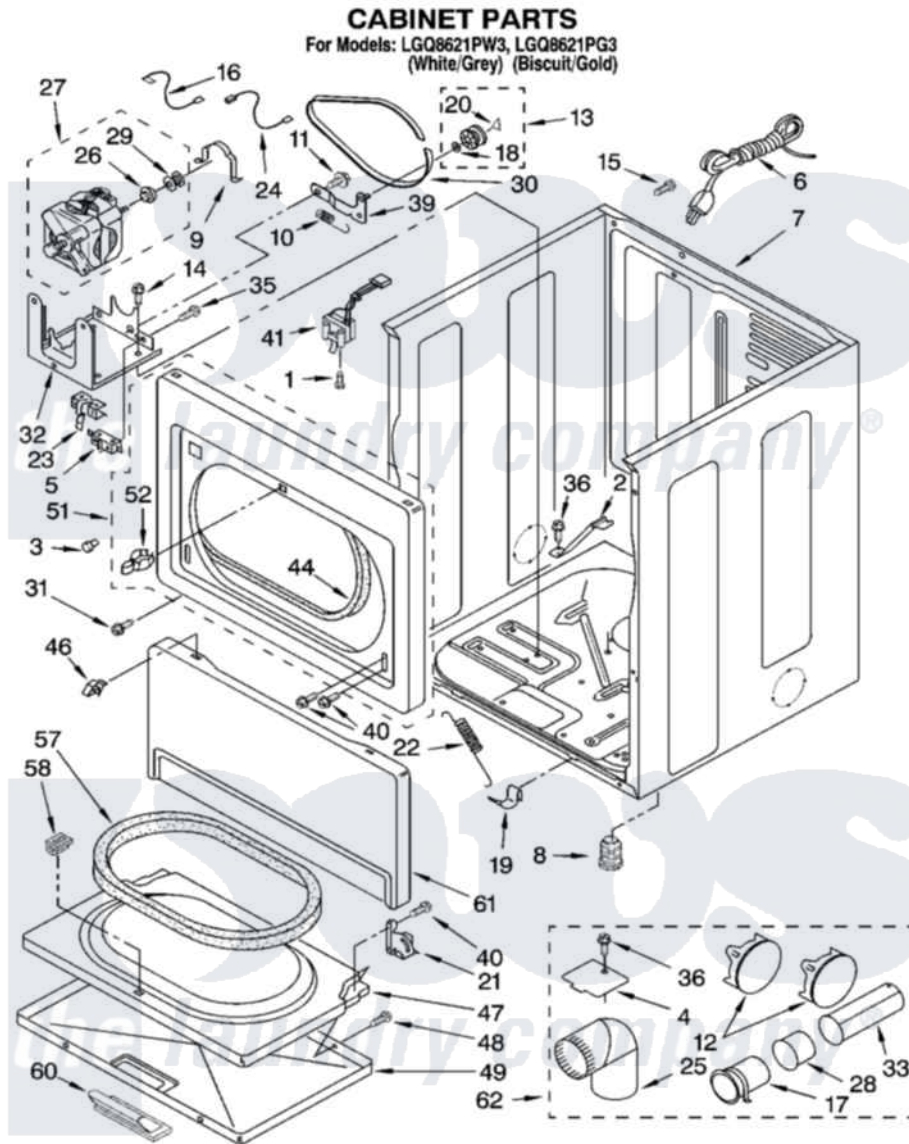

# Whirlpool LGQ8621PW3 02 - CABINET PARTS

8180944

3

Whirlpool [Residential Whirlpool LGQ8621PW3 Dryer Parts](#) Parts Diagram 02 - CABINET PARTS

[Click on the part number to view part](#)

Item	Original Part Number	Replaced By	Status	Part Description
1	697773	<a href="#">3395530</a>		Screw
2	<a href="#">8529757</a>			Bracket, Burner
3	<a href="#">693152</a>			Bumper, Console
4	<a href="#">3394331</a>			Plate Cover
5	3394881	<a href="#">279782</a>		Switch-Lid
6	344020	<a href="#">3401402</a>		Cord, Power
7	<a href="#">8310656</a>			Cabinet
"	8310659		Not Available	Cabinet (Biscuit)
8	3392100	<a href="#">49621</a>		Feet-Leveling
"	<a href="#">279810</a>			Foot-Optional
9	<a href="#">660658</a>			Clamp, Motor Mounting 343481 685441
10	<a href="#">3387374</a>			Spring, Idler
11	<a href="#">3389420</a>			Retainer-Idler 1/4-20 X 1/16
12	697750	<a href="#">W10470674</a>		Dryer Exhaust Kit
"	<a href="#">3388311</a>			Plug, Multivent
13	3388672	<a href="#">279640</a>		Pulley-ldr