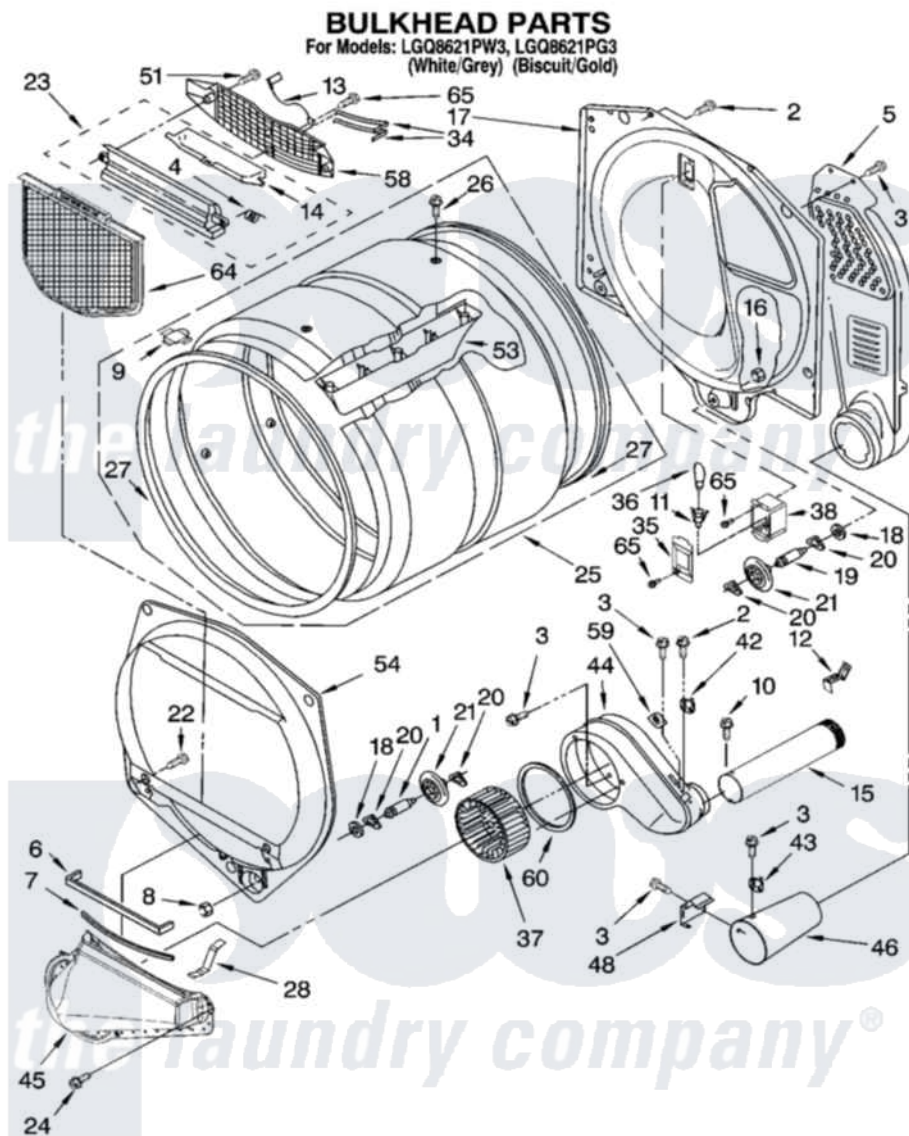

Whirlpool LGQ8621PW3 03 - BULKHEAD PARTS

8180944

5

Whirlpool [Residential Whirlpool LGQ8621PW3 Dryer Parts](#) Parts Diagram 03 - BULKHEAD PARTS

[Click on the part number to view part](#)

Item	Original Part Number	Replaced By	Status	Part Description
1	8575324	W10359271		Shaft, Drum Roller Threads
2	3390647	488729		Screw
3	90767			Screw, 8A X 3/8 HeX Washer Head Tapping
4	3394986			Spring, Lint Screen Door
5	3394346			Air Duct Assembly
6	697813			Seal, Outlet Housing
7	697814	697813		Seal, Outlet Housing
8	3934666	W10080210		Nut, 3/8 X 16
9	8066086			Plug, Drum Hole
10	3390646	W10139210		Screw, 8-18 X 5/16
11	3403634	W10136369		Socket, Drum Light Assembly
12	8572105			Retainer, Toe Panel
13	3392258	3393840		Wire
14	3394984	8563758		Door, Lint Screen
15	8563745	279936		Kit-Exhst
16	W10001120	W10080190		Nut, 3/8-16

17	8520836		Bulkhead, Rear
18	3387459	W10080960	Washer, Support
19	8575325	W10359272	Shaft, Roller Drum Threads
20	690997		Washer, Thrust
21	8536973	W10314173	Support
22	695240	488729	Screw
23	3394985	8563755	Housing, Outlet Assembly
24	359625	487240	Screw, For Mtg. Service Capacitor
25	8318215	W10197999	Drum
26	97787	W10109200	Screw, Baffle Mounting
27	697694	280114	Seal
28	8066208		Clip-Exhaust
34	3387223		Electrode, Sensor
35	3402841	8532165	Lens, Drum Light
36	3406124	22002263	Lamp
37	697772		Wheel, Blower
38	3977373		Bracket, Drum Light
42	8318268		Thermostat, Internal-Bias
43	3403140		Thermostat, High-Limit 205F
44	8544362	W10119255	Housing, Blower
45	8066168	W10128606	Duct-Lint
46	8066047		Funnel, Burner
48	338906		Radiant, Sensor
51	3387230		Screw, 10-16 X 13/16
53	697693	W10113136	Baffle, Drum
54	697557		Bulkhead, Front
58	8299979		Grill, Outlet Screen Door
59	3392519		Thermal Limiter
60	697770		Seal, Cover Plate Blower Housing
64	8066170	W10120998	Screen
65	487909	488729	Screw