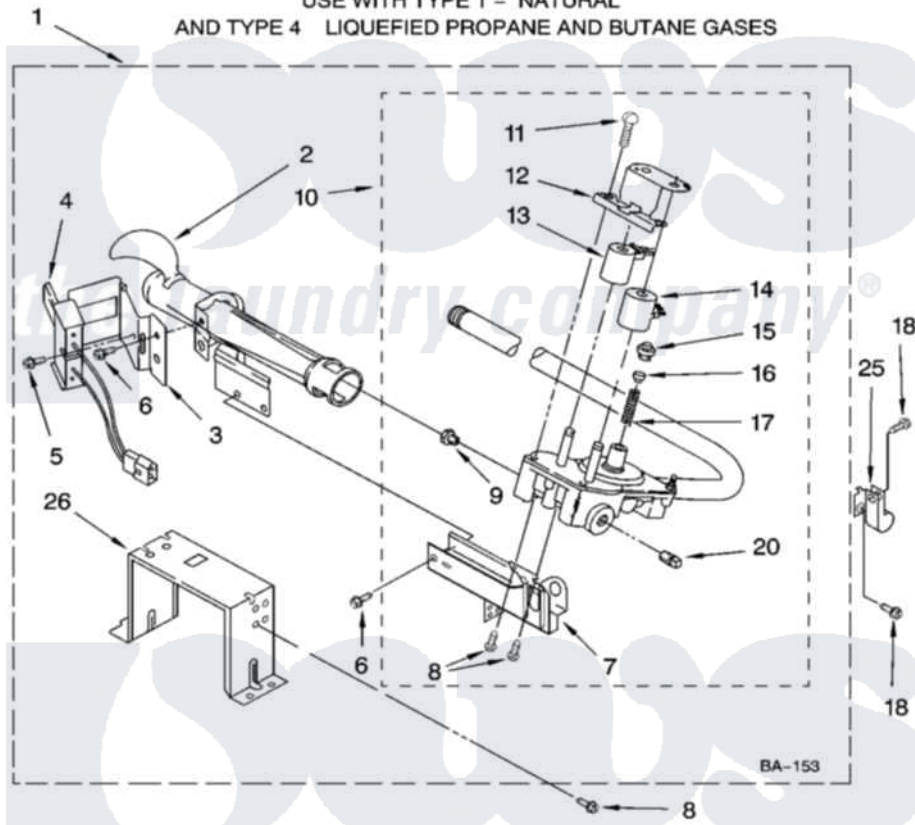

Whirlpool LGQ8621PW3 04 - 8576353 BURNER ASSEMBLY, OPTIONAL PARTS (NOT INCLUDED)

8576353 BURNER ASSEMBLY

For Models: LGQ8621PW3, LGQ8621PG3
(White/Grey) (Biscuit/Gold)

USE WITH TYPE 1 - NATURAL
AND TYPE 4 LIQUEFIED PROPANE AND BUTANE GASES

8180944

7

Whirlpool [Residential Whirlpool LGQ8621PW3 Dryer Parts](#) Parts Diagram 04 - 8576353 BURNER ASSEMBLY, OPTIONAL PARTS (NOT INCLUDED).
Click on the part number to view part

Item	Original Part Number	Replaced By	Status	Part Description
1	8576353	280119		Burner-Gas
2	688617	693140		Burner
3	694298			Bracket, Ignitor
4	686590	279311		Ignitor
5	3393909			Screw, 8-32 X 7/8
6	343641	681414		Screw, 10AB X 1/2
7	3389871		Not Available	Base, Burner
8	3387057			Screw, 10-16 X 1/2 Orifice, Burner
9	15418			Orifice, Burner Type 1
"	15422		Not Available	ORIFICE, BURNER (TYPE 4) (BUTANE)
"	234867	229742		Orifice, Burner
10	8281914	279923		NAT Gas
11	694421			Screw, Bracket Mounting