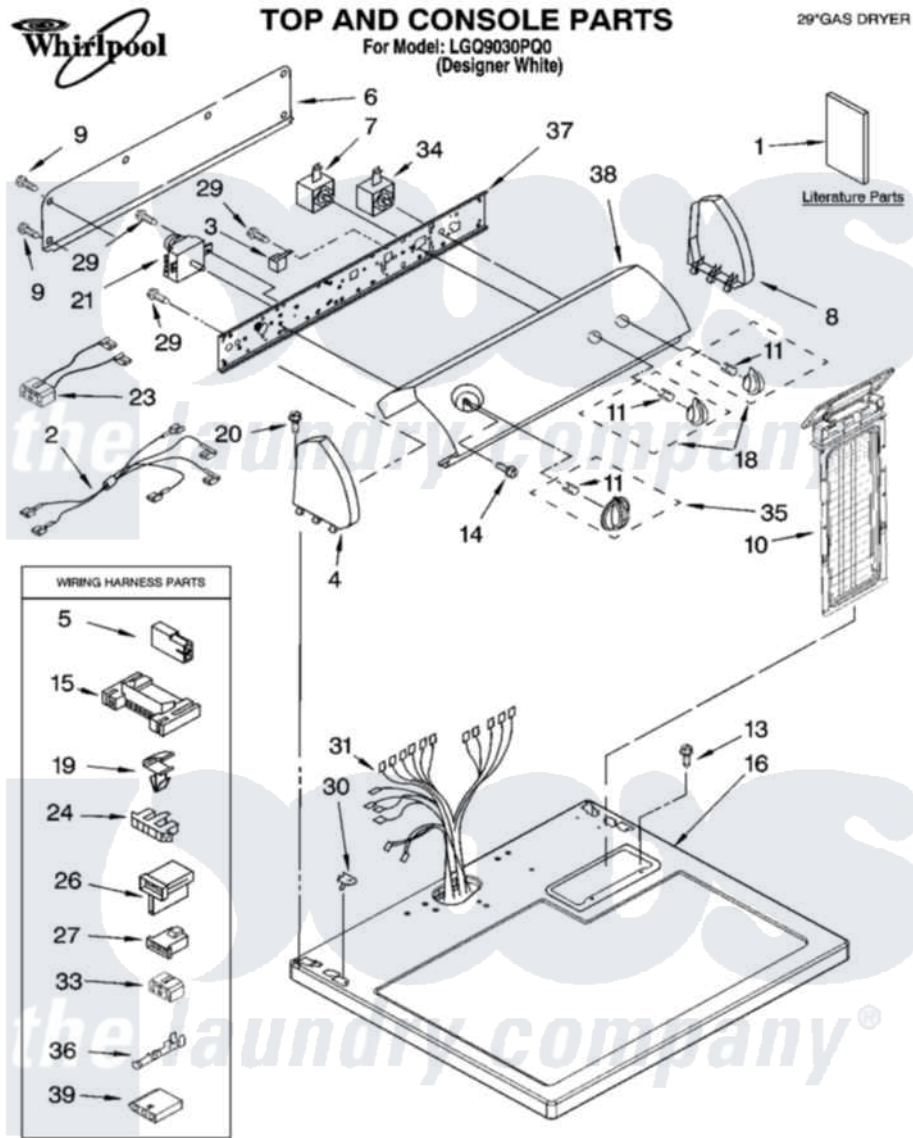

Whirlpool LGQ9030PQ0 01 - TOP AND CONSOLE PARTS

5-04 Litho in U.S.A. (djc)

1

Part No. 8180413

Whirlpool [Residential Whirlpool LGQ9030PQ0 Dryer Parts](#) Parts Diagram 01 - TOP AND CONSOLE PARTS
 Click on the part number to view part

Item	Original Part Number	Replaced By	Status	Part Description
1	8562582		Not Available	Instructions, Installation
"	8522243		Not Available	Use And Care Guide
"	3979703		Not Available	Wiring Diagram
"	8533770		Not Available	Sheet, Cycle Feature
"	N/A		Not Available	Following May Be Purchased DO-IT-YOURSELF REPAIR MANUALS
"	677818		Not Available	Manual, Do-It- Yourself Repair (Dryer)
2	8539888			Jumper, Wire
3	694419			Mini-Buzzer
4	8271365	279962		Endcap
5	717252			Receptacle, Terminal
6	8274261			Do-It-Yourself Repair Manuals
7	3399640			Switch, Rotary
8	8271359	279962		Endcap
9	693995			Screw, Hex Head

10	8557857		Screen, Lint
11	8536939		Clip, Knob
13	688983	487240	Screw, For Mtg. Service Capacitor
14	3400859		Screw, Grounding
15	3395683		Receptacle, Multi-Terminal
16	8557930	8563985	Top
18	8544935		Knob, Control
19	3394427		Clip-Harness
20	388326		Screw, 8-18 X 1.25
21	3976575		Timer Assembly
23	3976562		Jumper, Wire
24	3397269		Connector, Timer
26	3403499		Connector, 2-Postion
27	3403498		Connector, 3-Position
29	3390646	W10139210	Screw, 8-18 X 5/16
30	357213		Nut, Push-In
31	8299877		Harness, Wiring
33	3347243		Block, Disconnect
34	3404233		Switch, Push-To-Start
35	8544955		Timer Knob Assembly
36	94614		Terminal
37	8271418		Bracket, Control
38	8545969		Panel, Control
39	3936144		Do-It-Yourself Repair Manuals
"	N/A	Not Available	ACCESSORY PARTS
"	3404351		Accessory Parts
"	8522199		Accessory Parts
"	279948	4392065	Kit, Dryer Repair
"	346764		Kit, Hold Down
"	72017		Paint, Touch-Up
"	350930		Paint, Pressurized Spray B
"	350938		Paint, Pressurized Spray B
"	799344		Paint, Touch-Up)