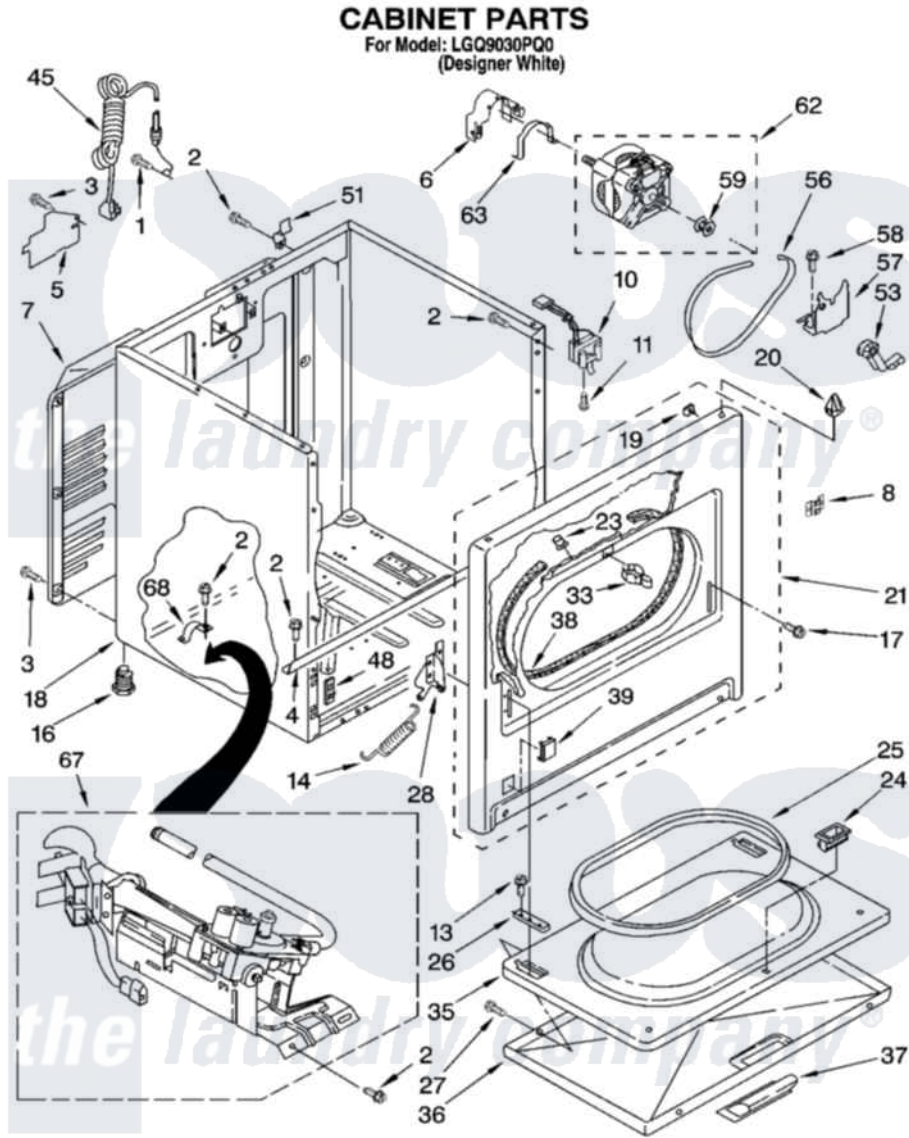

Whirlpool LGQ9030PQ0 02 - CABINET PARTS

8180413

3

Whirlpool Residential Whirlpool LGQ9030PQ0 Dryer Parts Parts Diagram 02 - CABINET PARTS
Click on the part number to view part

Item	Original Part Number	Replaced By	Status	Part Description
1	697776	4331106		Screw, No.10-32 X 7/16
2	343641	681414		Screw, 10AB X 1/2
3	693995			Screw, Hex Head
4	8541400			Bracket, Cabinet
5	3396795			Cover, Terminal Block
6	3404162			Clamp, Motor
7	3396805	280043		Panel-Rear
8	8546676	W10041960		Spring, Door
10	3406107			Door Switch Assembly
11	697773	3395530		Screw
13	3357011	308685		Side Trim)
14	8541401	W10041960		Spring, Door
16	3392100	49621		Feet-Leveling
"	279810			Foot-Optional
17	342043	486146		Screw
18	8530603	8533643		Cabinet

19	98234		Clip, U-Bend
20	690363	18776	Lock, Front Top
21	3395197	279740	Panel
23	685203	279220	Clip
24	3389441		Door Catch Assembly
25	3390731		Seal, Door
26	337189		Clip, Hinge
27	694091		Trim, Side Right Hand
28	8066056		Hinge, Door
"	8066057		Hinge, Door
33	696144	279570	Latch
35	695737		Door, Rear
36	3393549		Door, Front
37	690270	348721	Handle
38	3406129		Seal And Bearing Assembly
39	3394975		Plug, Front Panel
45	344020	3401402	Cord, Power
48	3394083		Clip, Front Panel
51	238088	8066217	Hinge, Top
53	691366		Idler And Pulley Assembly
56	8066065	341241	Belt
57	348780		Base, Motor
58	3400500		Bolt, 3405245 5/16-18 X 3/4
59	3394341	W10299847	Pulley-Motor
62	8538262	279827	Motor-Drve
63	660658		Clamp, Motor Mounting 343481 685441
67	8318272	W10465748	Burner-Gas
68	341029		Clamp, Pipe Door Spring