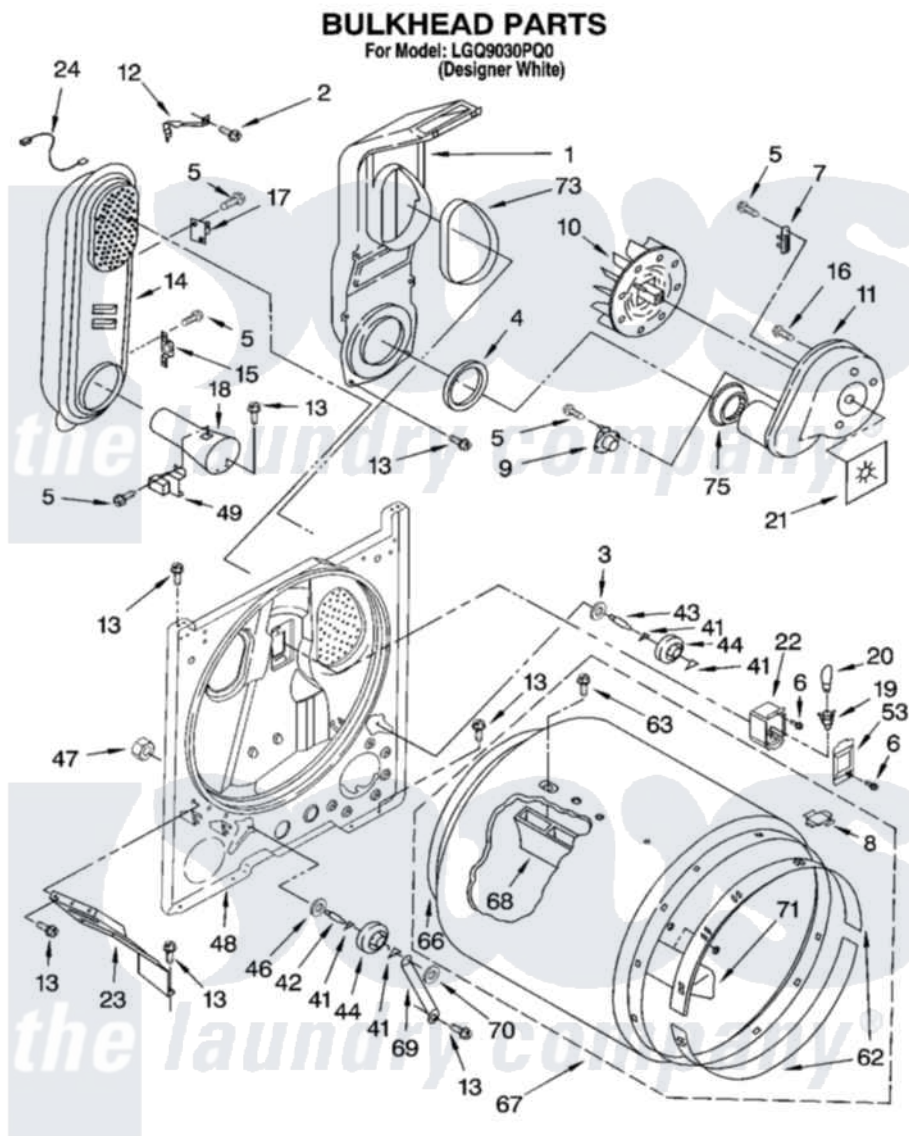

Whirlpool LGQ9030PQ0 03 - BULKHEAD PARTS

8180413

5

Whirlpool [Residential Whirlpool LGQ9030PQ0 Dryer Parts](#) Parts Diagram 03 - BULKHEAD PARTS
 Click on the part number to view part

Item	Original Part Number	Replaced By	Status	Part Description
1	348368			Lint Chute Assembly
2	489463			Screw, 8-18 X 1/16
3	3388703			Washer, Support
4	347139			Seal, Lint Chute
5	90767			Screw, 8A X 3/8 HeX Washer Head Tapping
6	487909	488729		Screw
7	3392519			Thermal Limiter
8	8066086			Plug, Drum Hole
9	3387134			Thermostat, Internal-Bias
10	694089			Wheel, Blower
11	8557384	8577230		Housing, Blower
12	8066155			Clip, Heater Box
13	343641	681414		Screw, 10AB X 1/2
14	8530285	279980		Box
15	3403140			Thermostat, High-Limit 205F
16	3390647	488729		Screw

17	280010		Kit, Thermal Cut-Off
18	8066049		Funnel, Burner Light
19	3403634	W10136369	Socket, Drum Light Assembly
20	3406124	22002263	Lamp
21	3394196		Seal, Blower Shaft
22	3977373		Bracket, Drum Light
23	3406022		Bracket, Bulkhead
24	3401707		Jumper, Tco-High Limit
41	690997		Washer, Thrust
42	3399506	W10359270	Shaft, Drum Roller Threads
43	3399507	W10359269	Shaft, Drum Roller Threads
44	3397588	349241T	Support
46	348197		Washer, Support
47	3359452		Nut, Lock
48	3403493	279798	Bulkhead
49	338906		Radiant, Sensor
53	3402841	8532165	Lens, Drum Light
62	692526	279441	BeaRng-Rng
63	97787	W10109200	Screw, Baffle Mounting
66	3406130	279857	Seal
67	695587		Drum Assembly
68	692490		Baffle, Drum
69	3976434		Bracket, Support Shaft
70	90296		Nut, Push On
71	3403636		Baffle, Drum
73	339956		Seal, Air Duct To Bulkhead
75	696302		Shield, Exhaust