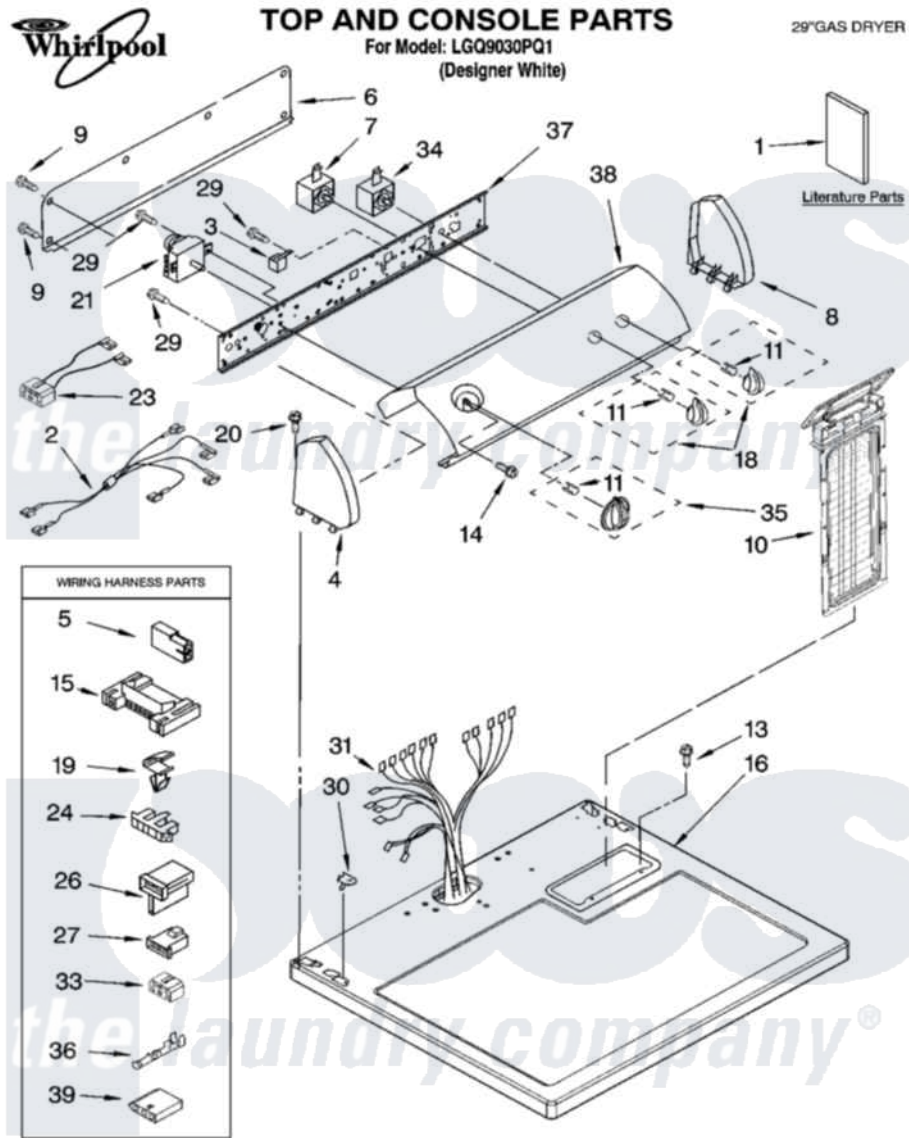

Whirlpool LGQ9030PQ1 01 - TOP AND CONSOLE PARTS

10-05 Litho in U.S.A. (LT)

1

Part No. 8180863

Whirlpool [Residential Whirlpool LGQ9030PQ1 Dryer Parts](#) Parts Diagram 01 - TOP AND CONSOLE PARTS

[Click on the part number to view part](#)

Item	Original Part Number	Replaced By	Status	Part Description
1	8562582		Not Available	Instructions, Installation
"	8578183		Not Available	Use And Care Guide
"	3979703		Not Available	Wiring Diagram
"	8533770		Not Available	Sheet, Cycle Feature
"	N/A		Not Available	Following May Be Purchased DO-IT-YOURSELF REPAIR MANUALS
"	677818		Not Available	Manual, Do-It- Yourself Repair (Dryer)
2	8539888			Jumper, Wire
3	694419			Mini-Buzzer
4	8271365	279962		Endcap
5	717252			Receptacle, Terminal
6	8274261			Do-It-Yourself Repair Manuals
7	3399640			Switch, Rotary
8	8271359	279962		Endcap
9	693995			Screw, Hex Head

10	8557857		Screen, Lint
11	8536939		Clip, Knob
13	688983	487240	Screw, For Mtg. Service Capacitor
14	8533951	3400859	Screw, Grounding
15	3395683		Receptacle, Multi-Terminal
16	8557930	8563985	Top
18	8544935		Knob, Control
19	3394427		Clip-Harness
20	388326		Screw, 8-18 X 1.25
21	3976575		Timer Assembly
23	3976562		Jumper, Wire
24	3397269		Connector, Timer
26	3403499		Connector, 2-Position
27	3403498		Connector, 3-Position
29	8533971	90767	Screw, 8A X 3/8 HeX Washer Head Tapping
30	357213		Nut, Push-In
31	8299877		Harness, Wiring
33	3347243		Block, Disconnect
34	8543274		Switch, Push-To-Start
35	8544955		Timer Knob Assembly
36	94614		Terminal
37	8271418		Bracket, Control
38	8545969		Panel, Control
39	3936144		Do-It-Yourself Repair Manuals