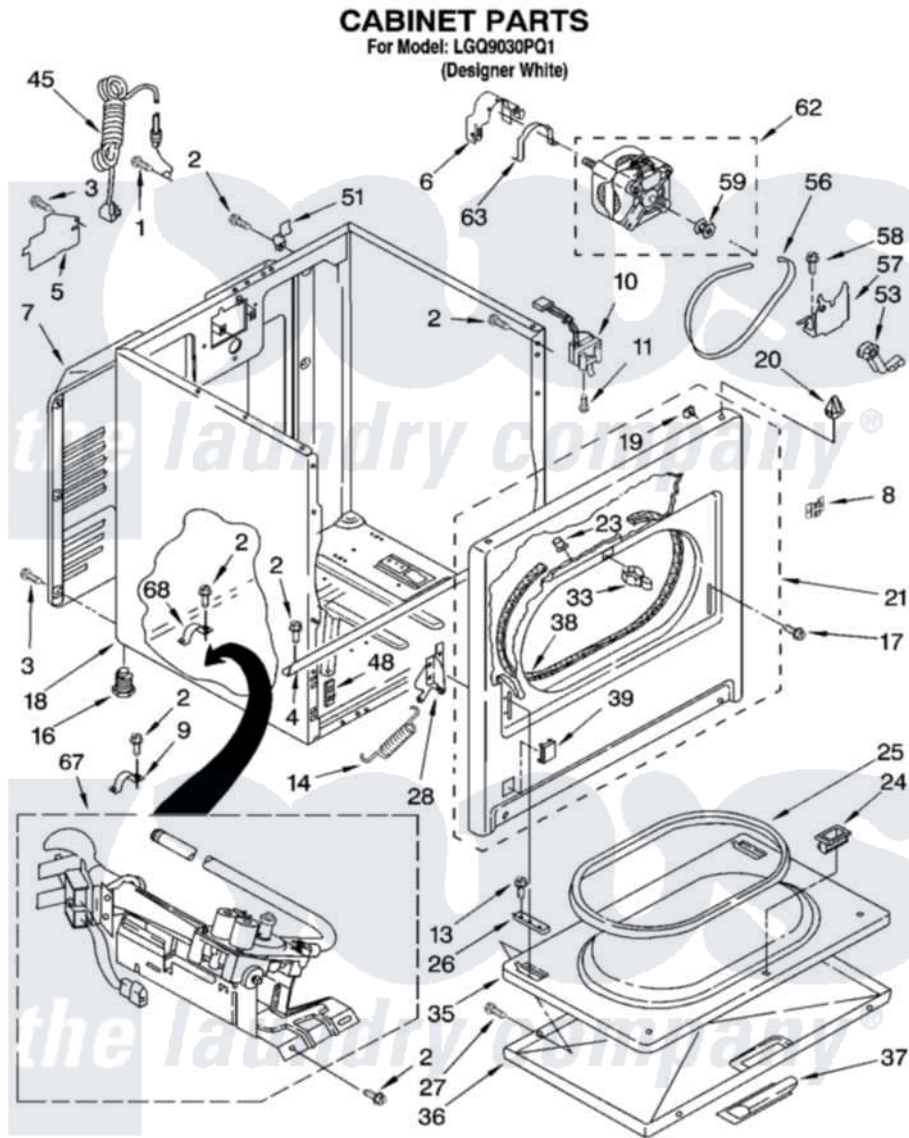

Whirlpool LGQ9030PQ1 02 - CABINET PARTS

8180863

3

Whirlpool [Residential Whirlpool LGQ9030PQ1 Dryer Parts](#) Parts Diagram 02 - CABINET PARTS
Click on the part number to view part

Item	Original Part Number	Replaced By	Status	Part Description
1	697776	4331106		Screw, No.10-32 X 7/16
2	343641	681414		Screw, 10AB X 1/2
3	693995			Screw, Hex Head
4	8541400			Bracket, Cabinet
5	3396795			Cover, Terminal Block
6	3404162			Clamp, Motor
7	3396805	280043		Panel-Rear
8	8546676	W10041960		Spring, Door
9	3980175			Clamp, Elbow
10	3406107			Door Switch Assembly
11	697773	3395530		Screw
13	3357011	308685		Side Trim)
14	8541401	W10041960		Spring, Door
16	3392100	49621		Feet-Leveling
"	279810			Foot-Optional
17	342043	486146		Screw

18	8530603	8533643	Cabinet
19	98234		Clip, U-Bend
20	690363	18776	Lock, Front Top
21	3395197	279740	Panel
23	685203	279220	Clip
24	3389441		Door Catch Assembly
25	3390731		Seal, Door
26	337189		Clip, Hinge
27	694091		Trim, Side Right Hand
28	8066056		Hinge, Door
"	8066057		Hinge, Door
33	696144	279570	Latch
35	695737		Door, Rear
36	3393549		Door, Front
37	690270	348721	Handle
38	3406129		Seal And Bearing Assembly
39	3394975		Plug, Front Panel
45	344020	3401402	Cord, Power
48	3394083		Clip, Front Panel
51	238088	8066217	Hinge, Top
53	691366		Idler And Pulley Assembly
56	8066065	341241	Belt
57	348780		Base, Motor
58	3400500		Bolt, 3405245 5/16-18 X 3/4
59	3394341	W10299847	Pulley-Motor
62	8066206	279827	Motor-Drve
63	660658		Clamp, Motor Mounting 343481 685441
67	8318272	W10465748	Burner-Gas
68	341029		Clamp, Pipe Door Spring