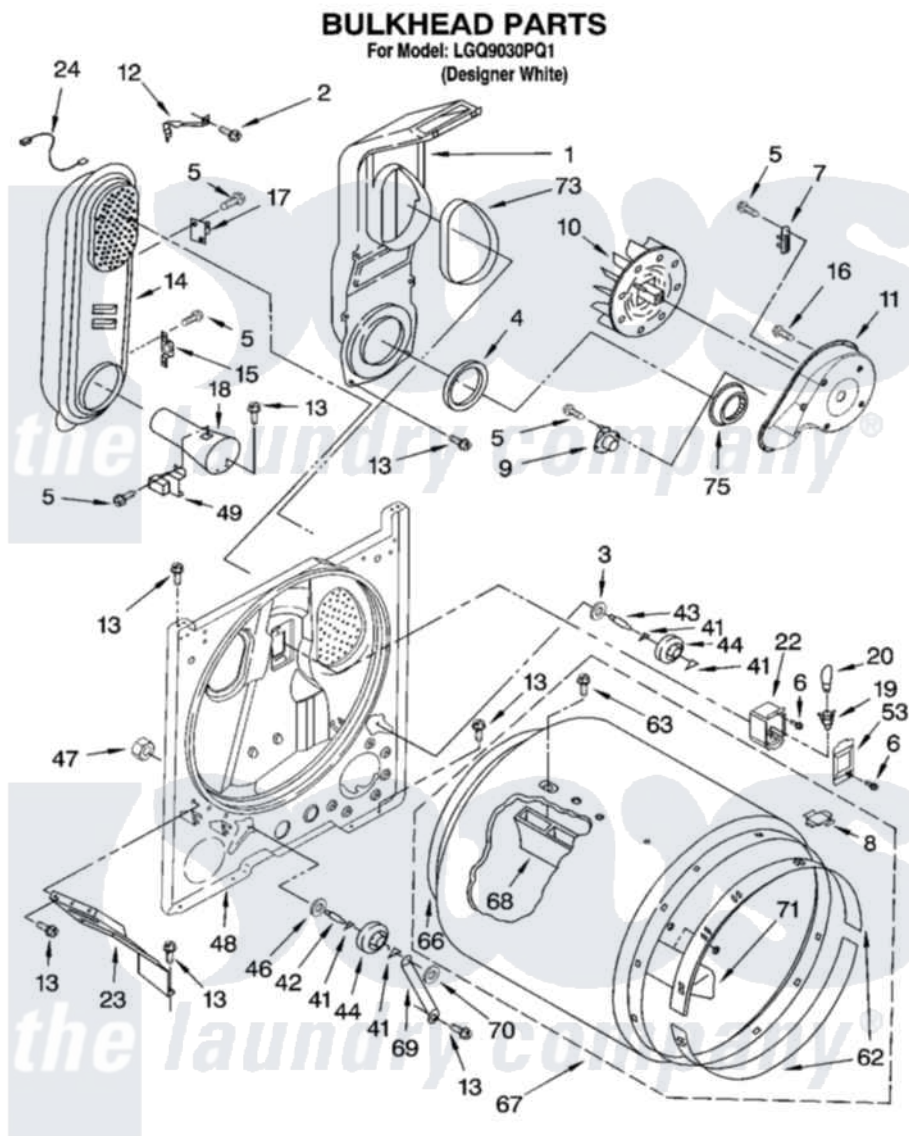

Whirlpool LGQ9030PQ1 03 - BULKHEAD PARTS

8180863

5

Whirlpool [Residential Whirlpool LGQ9030PQ1 Dryer Parts](#) Parts Diagram 03 - BULKHEAD PARTS
 Click on the part number to view part

Item	Original Part Number	Replaced By	Status	Part Description
1	348368			Lint Chute Assembly
2	489463			Screw, 8-18 X 1/16
3	3388703			Washer, Support
4	347139			Seal, Lint Chute
5	90767			Screw, 8A X 3/8 HeX Washer Head Tapping
6	487909	488729		Screw
7	3392519			Thermal Limiter
8	8066086			Plug, Drum Hole
9	3387134			Thermostat, Internal-Bias
10	694089			Wheel, Blower
11	8577230			Housing, Blower
12	8066155			Clip, Heater Box
13	343641	681414		Screw, 10AB X 1/2
14	8530285	279980		Box
15	3403140			Thermostat, High-Limit 205F
16	3390647	488729		Screw

17	280010		Kit, Thermal Cut-Off
18	8066049		Funnel, Burner Light
19	3403634	W10136369	Socket, Drum Light Assembly
20	3406124	22002263	Lamp
22	3977373		Bracket, Drum Light
23	3406022		Bracket, Bulkhead
24	3401707		Jumper, Tco-High Limit
41	690997		Washer, Thrust
42	3399506	W10359270	Shaft, Drum Roller Threads
43	3399507	W10359269	Shaft, Drum Roller Threads
44	3397590	349241T	Support
46	348197		Washer, Support
47	3359452		Nut, Lock
48	3403493	279798	Bulkhead
49	338906		Radiant, Sensor
53	3402841	8532165	Lens, Drum Light
62	692526	279441	BeaRng-Rng
63	97787	W10109200	Screw, Baffle Mounting
66	3406130	279857	Seal
67	695587		Drum Assembly
68	692490		Baffle, Drum
69	3976434		Bracket, Support Shaft
70	90296		Nut, Push On
71	3403636		Baffle, Drum
73	339956		Seal, Air Duct To Bulkhead
75	696302		Shield, Exhaust