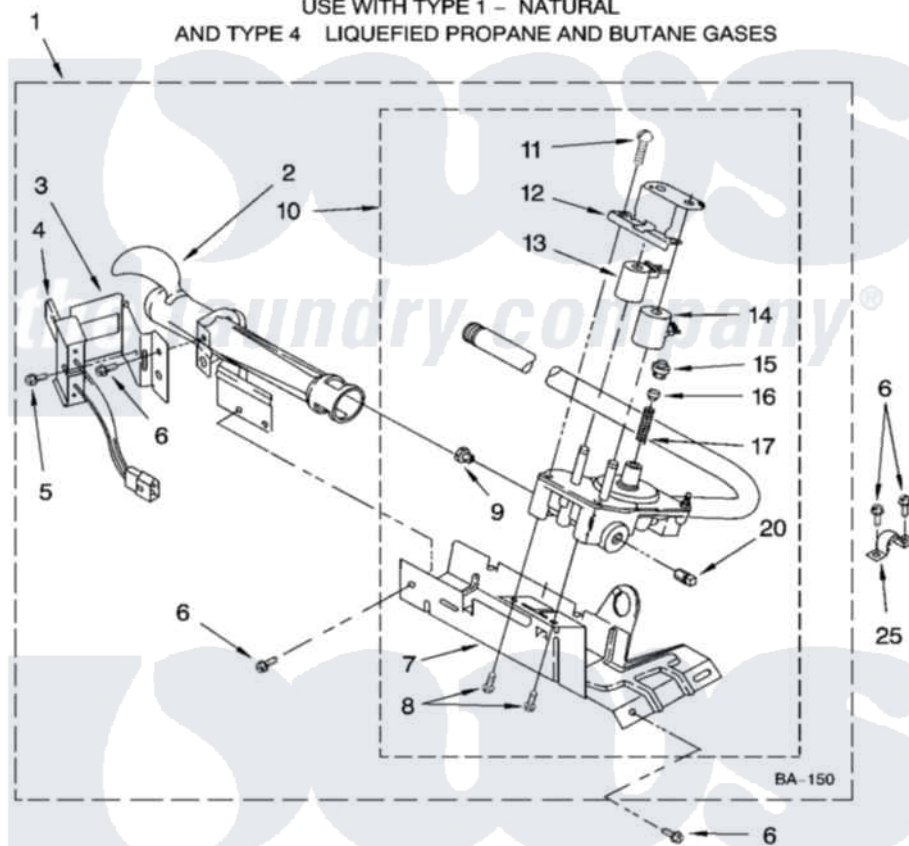

Whirlpool LGQ9030PQ1 04 - 8318272 BURNER ASSEMBLY, OPTIONAL PARTS (NOT INCLUDED)

8318272 BURNER ASSEMBLY

For Model: LGQ9030PQ1

(Designer White)

USE WITH TYPE 1 - NATURAL
AND TYPE 4 LIQUEFIED PROPANE AND BUTANE GASES

8180863

7

Whirlpool [Residential Whirlpool LGQ9030PQ1 Dryer Parts](#) Parts Diagram 04 - 8318272 BURNER ASSEMBLY, OPTIONAL PARTS (NOT INCLUDED).
Click on the part number to view part

Item	Original Part Number	Replaced By	Status	Part Description
1	8318272	W10465748		Burner-Gas
2	688617	693140		Burner
3	694298			Bracket, Ignitor
4	686590	279311		Ignitor
5	3393909			Screw, 8-32 X 7/8
6	343641	681414		Screw, 10AB X 1/2
7	693986			Base, Burner
8	3387057			Screw, 10-16 X 1/2 Orifice, Burner
9	234826			Orifice, Burner Type 1
"	229742			Orifice, Burner
"	234868			Orifice, Burner
10	8318277	W10337269		Valve-Gas
11	694421			Screw, Bracket Mounting
12	694538			Bracket, Shunt