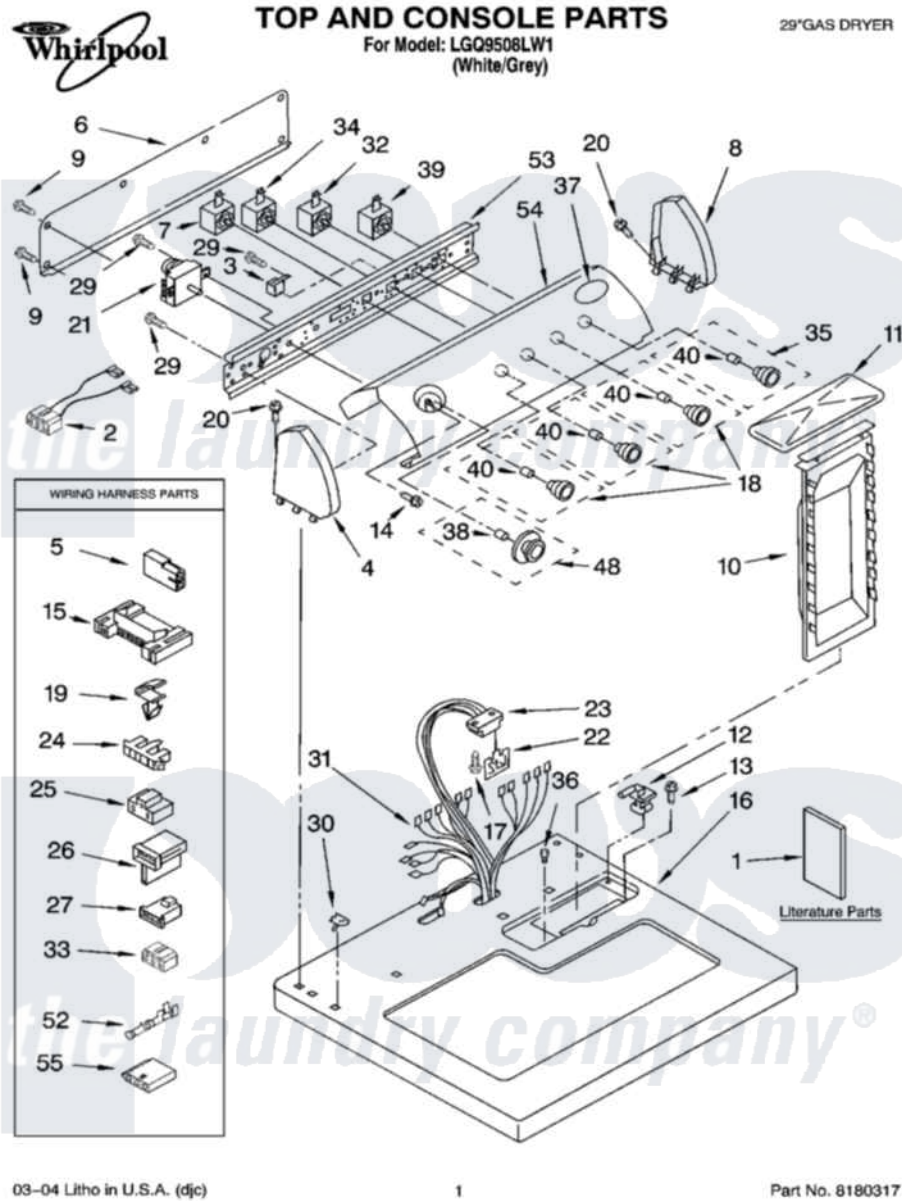

# Whirlpool LGQ9508LW1 01 - TOP AND CONSOLE PARTS

Whirlpool Residential Whirlpool LGQ9508LW1 Dryer Parts Parts Diagram 01 - TOP AND CONSOLE PARTS  
Click on the part number to view part

Item	Original Part Number	Replaced By	Status	Part Description
1	LIT8535830		Not Available	Literature Parts (Instructions, Installation)
"	LIT8535823		Not Available	Literature Parts (Sheet, Cycle Feature (For Model LEQ5000KW1))
"	LIT8522243		Not Available	Literature Parts (Guide, Use & Care)
"	LIT3406661		Not Available	Literature Parts (Wiring Diagram)
"	N/A		Not Available	Following May Be Purchased DO-IT-YOURSELF REPAIR MANUALS
"	LIT677818	<a href="#">677818L</a>		Diy
2	<a href="#">3401695</a>			Wire, Jumper Buzzer
3	<a href="#">694419</a>			Mini-Buzzer
4	8271365	<a href="#">279962</a>		Endcap
5	<a href="#">717252</a>			Receptacle, Terminal
6	<a href="#">8274261</a>			Do-It-Yourself Repair Manuals
7	<a href="#">3405155</a>			Switch, Temperature