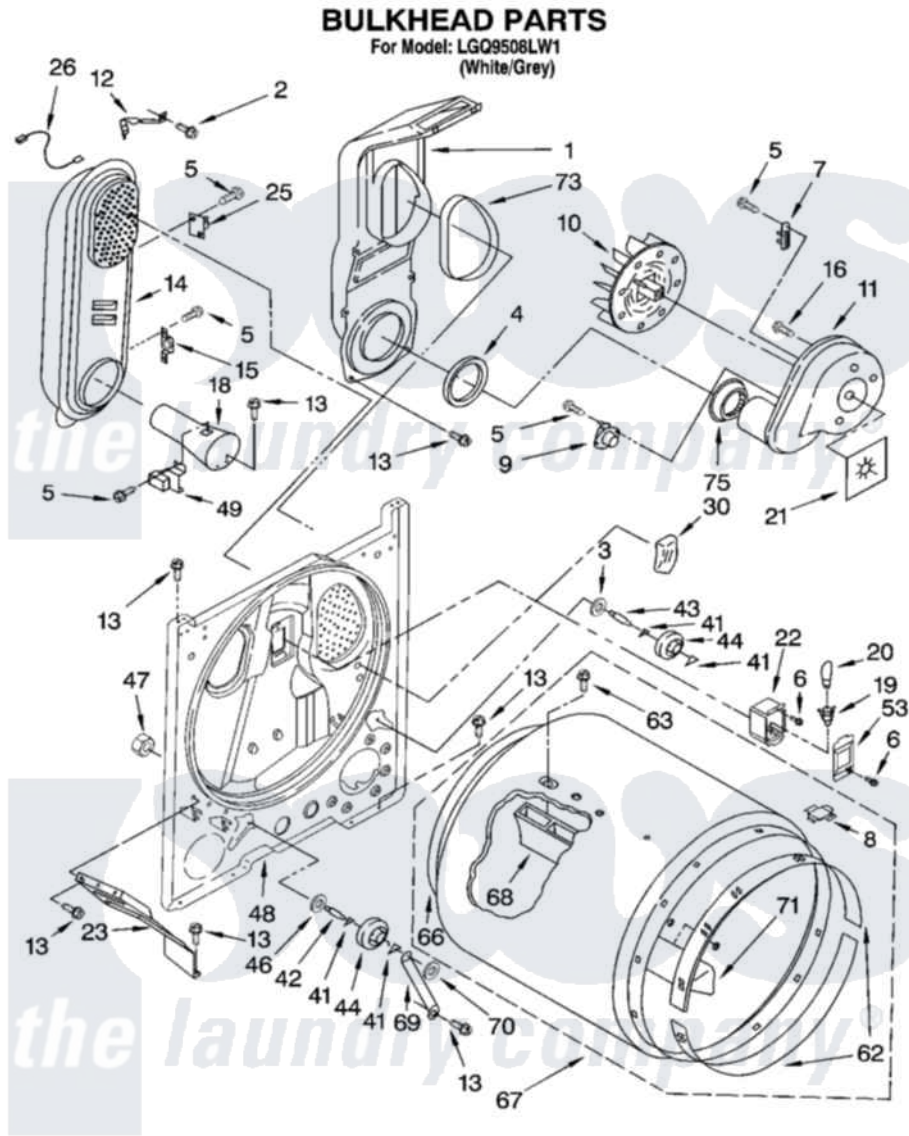

Whirlpool LGQ9508LW1 03 - BULKHEAD PARTS

8180317

5

Whirlpool [Residential Whirlpool LGQ9508LW1 Dryer Parts](#) Parts Diagram 03 - BULKHEAD PARTS
Click on the part number to view part

Item	Original Part Number	Replaced By	Status	Part Description
1	348368			Lint Chute Assembly
2	489463			Screw, 8-18 X 1/16
3	3388703			Washer, Support
4	347139			Seal, Lint Chute
5	90767			Screw, 8A X 3/8 HeX Washer Head Tapping
6	487909	488729		Screw
7	3392519			Thermal Limiter
8	8066086			Plug, Drum Hole
9	8318268			Thermostat, Internal-Bias
10	694089			Wheel, Blower
11	8557384	8577230		Housing, Blower
12	3398161			CLIP
13	343641	681414		Screw, 10AB X 1/2
14	8530285	279980		Box
15	3403140			Thermostat, High-Limit 205F
16	3390647	488729		Screw

18	8066049		Funnel, Burner Light
19	3403634	W10136369	Socket, Drum Light Assembly
20	3406124	22002263	Lamp
21	3394196		Seal, Blower Shaft
22	3977373		Bracket, Drum Light
23	3406022		Bracket, Bulkhead
25	280010		Kit, Thermal Cut-Off
26	3401707		Jumper, Tco-High Limit
30	3976479	279366	Electrode
41	690997		Washer, Thrust
42	3399506	W10359270	Shaft, Drum Roller Threads
43	3399507	W10359269	Shaft, Drum Roller Threads
44	3397588	349241T	Support
46	348197		Washer, Support
47	3359452		Nut, Lock
48	3403414		Bulkhead
49	338906		Radiant, Sensor
53	3402841	8532165	Lens, Drum Light
62	692526	279441	BeaRng-Rng
63	97787	W10109200	Screw, Baffle Mounting
66	3406130	279857	Seal
67	695587		Drum Assembly
68	692490		Baffle, Drum
69	3976434		Bracket, Support Shaft
70	90296		Nut, Push On
71	3403636		Baffle, Drum
73	339956		Seal, Air Duct To Bulkhead
75	696302		Shield, Exhaust