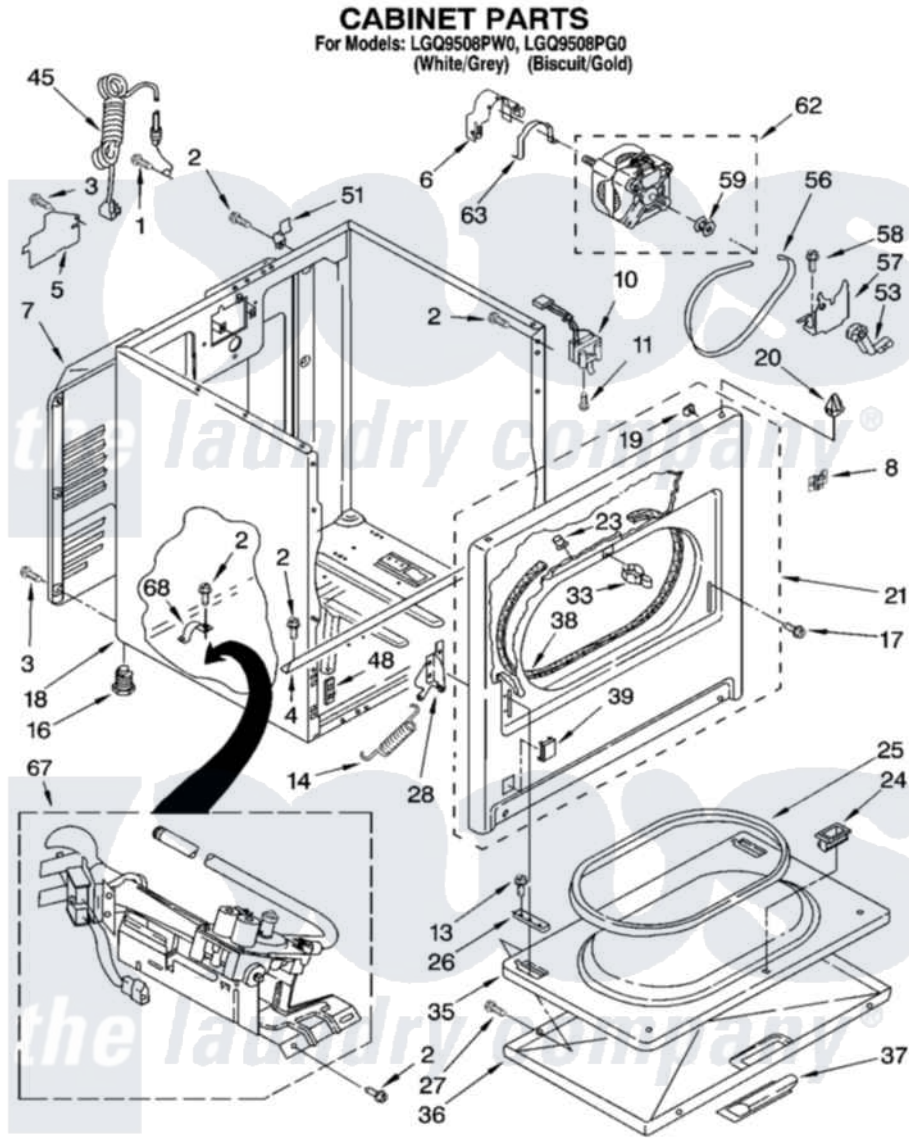

# Whirlpool LGQ9508PG0 02 - CABINET PARTS

8180261

3

Whirlpool Residential Whirlpool LGQ9508PG0 Dryer Parts Parts Diagram 02 - CABINET PARTS  
Click on the part number to view part

Item	Original Part Number	Replaced By	Status	Part Description
1	697776	<a href="#">4331106</a>		Screw, No.10-32 X 7/16
2	343641	<a href="#">681414</a>		Screw, 10AB X 1/2
3	<a href="#">693995</a>			Screw, Hex Head
4	<a href="#">8541400</a>			Bracket, Cabinet
5	<a href="#">3396795</a>			Cover, Terminal Block
6	<a href="#">3404162</a>			Clamp, Motor
7	3396805	<a href="#">280043</a>		Panel-Rear
8	8546676	<a href="#">W10041960</a>		Spring, Door
10	<a href="#">3406107</a>			Door Switch Assembly
11	697773	<a href="#">3395530</a>		Screw
13	3357011	<a href="#">308685</a>		Side Trim )
14	8541401	<a href="#">W10041960</a>		Spring, Door
16	3392100	<a href="#">49621</a>		Feet-Leveling
"	<a href="#">279810</a>			Foot-Optional
17	342043	<a href="#">486146</a>		Screw
18	8530603	<a href="#">8533643</a>		Cabinet