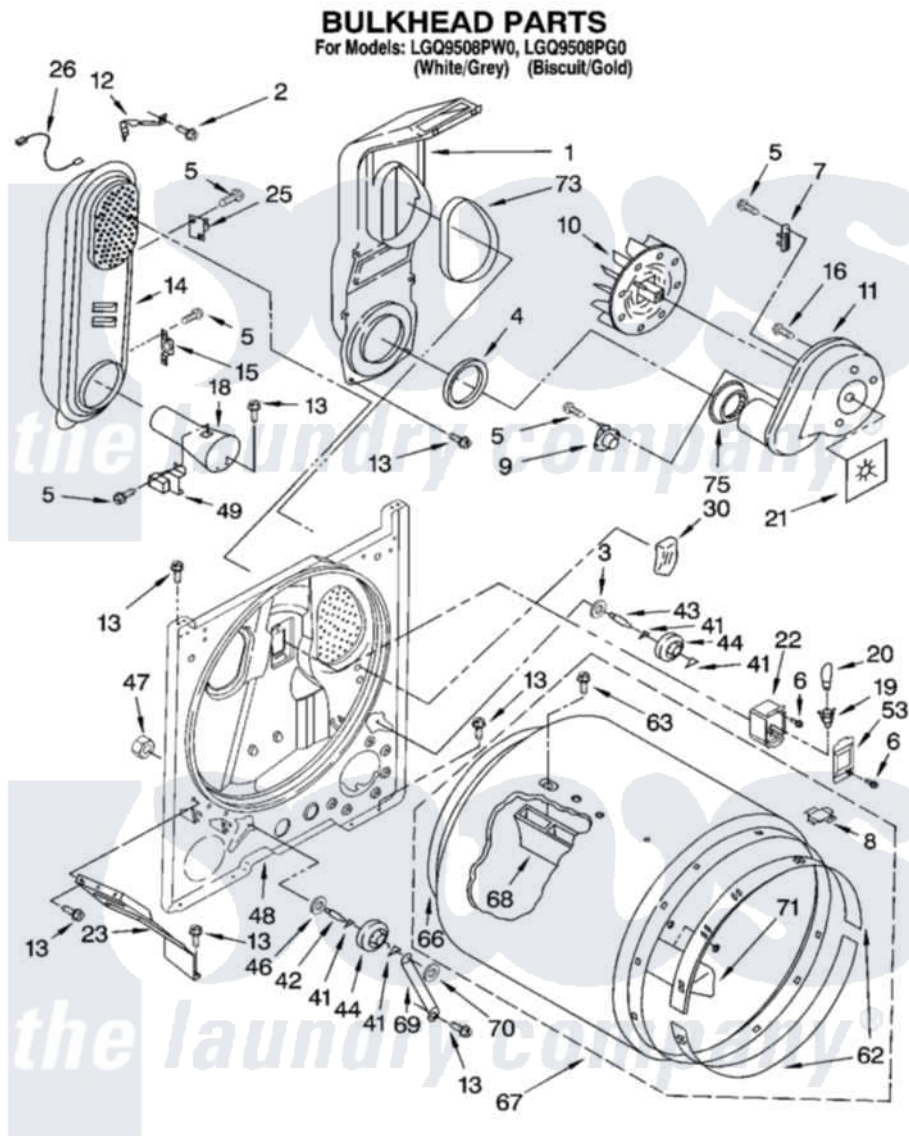

Whirlpool LGQ9508PG0 03 - BULKHEAD PARTS

8180261

5

Whirlpool [Residential Whirlpool LGQ9508PG0 Dryer Parts](#) Parts Diagram 03 - BULKHEAD PARTS
Click on the part number to view part

Item	Original Part Number	Replaced By	Status	Part Description
1	348368			Lint Chute Assembly
2	489463			Screw, 8-18 X 1/16
3	3388703			Washer, Support
4	347139			Seal, Lint Chute
5	90767			Screw, 8A X 3/8 HeX Washer Head Tapping
6	487909	488729		Screw
7	3392519			Thermal Limiter
8	8066086			Plug, Drum Hole
9	8318268			Thermostat, Internal-Bias
10	694089			Wheel, Blower
11	8557384	8577230		Housing, Blower
12	3398161			CLIP
13	343641	681414		Screw, 10AB X 1/2
14	8530285	279980		Box
15	3403140			Thermostat, High-Limit 205F
16	3390647	488729		Screw

18	8066049		Funnel, Burner Light
19	3403634	W10136369	Socket, Drum Light Assembly
20	3406124	22002263	Lamp
21	3394196		Seal, Blower Shaft
22	3977373		Bracket, Drum Light
23	3406022		Bracket, Bulkhead
25	280010		Kit, Thermal Cut-Off
26	3401707		Jumper, Tco-High Limit
30	3976479	279366	Electrode
41	690997		Washer, Thrust
42	3399506	W10359270	Shaft, Drum Roller Threads
43	3399507	W10359269	Shaft, Drum Roller Threads
44	3397588	349241T	Support
46	348197		Washer, Support
47	3359452		Nut, Lock
48	3403414		Bulkhead
49	338906		Radiant, Sensor
53	3402841	8532165	Lens, Drum Light
62	692526	279441	BeaRng-Rng
63	97787	W10109200	Screw, Baffle Mounting
66	3406130	279857	Seal
67	695587		Drum Assembly
68	692490		Baffle, Drum
69	3976434		Bracket, Support Shaft
70	90296		Nut, Push On
71	3403636		Baffle, Drum
73	339956		Seal, Air Duct To Bulkhead
75	696302		Shield, Exhaust