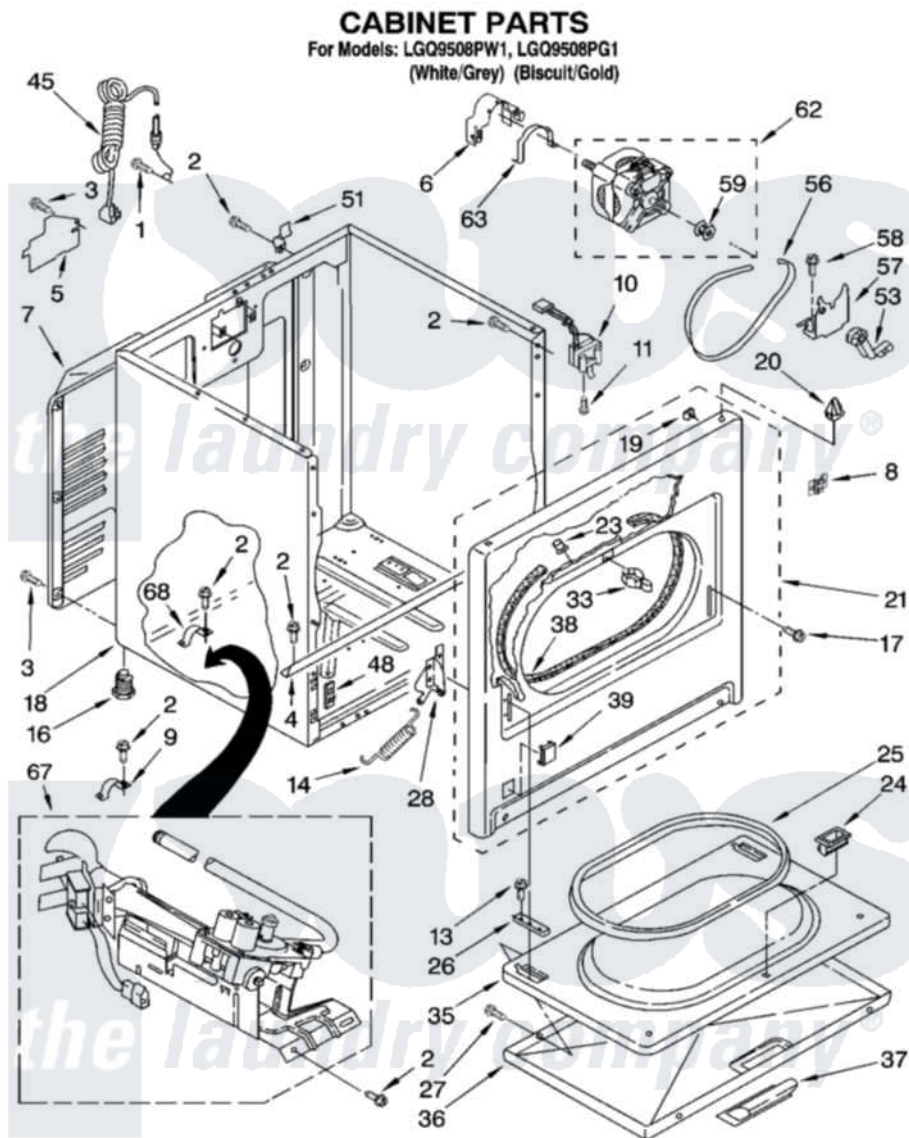

Whirlpool LGQ9508PG1 02 - CABINET PARTS

8180882

3

Whirlpool Residential Whirlpool LGQ9508PG1 Dryer Parts Parts Diagram 02 - CABINET PARTS
Click on the part number to view part

| Item | Original Part Number | Replaced By | Status | Part Description |
|------|-------------------------|---------------------------|--------|------------------------|
| 1 | 697776 | 4331106 | | Screw, No.10-32 X 7/16 |
| 2 | 343641 | 681414 | | Screw, 10AB X 1/2 |
| 3 | 693995 | | | Screw, Hex Head |
| 4 | 8541400 | | | Bracket, Cabinet |
| 5 | 3396795 | | | Cover, Terminal Block |
| 6 | 3404162 | | | Clamp, Motor |
| 7 | 3396805 | 280043 | | Panel-Rear |
| 8 | 8546676 | W10041960 | | Spring, Door |
| 9 | 3980175 | | | Clamp, Elbow |
| 10 | 3406107 | | | Door Switch Assembly |
| 11 | 697773 | 3395530 | | Screw |
| 13 | 3357011 | 308685 | | Side Trim) |
| 14 | 8541401 | W10041960 | | Spring, Door |
| 16 | 3392100 | 49621 | | Feet-Leveling |
| " | 279810 | | | Foot-Optional |
| 17 | 342043 | 486146 | | Screw |