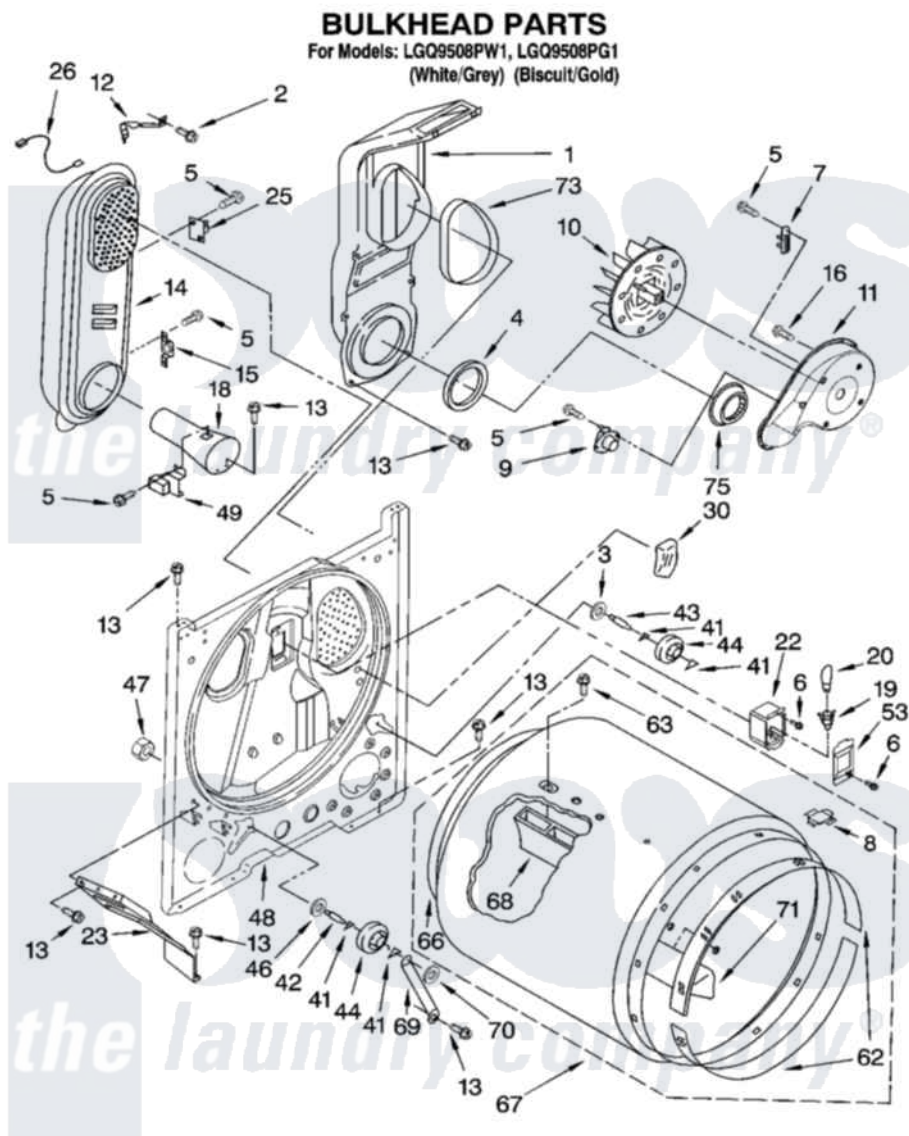

Whirlpool LGQ9508PG1 03 - BULKHEAD PARTS

8180882

5

Whirlpool [Residential Whirlpool LGQ9508PG1 Dryer Parts](#) Parts Diagram 03 - BULKHEAD PARTS

[Click on the part number to view part](#)

Item	Original Part Number	Replaced By	Status	Part Description
1	348368			Lint Chute Assembly
2	489463			Screw, 8-18 X 1/16
3	3388703			Washer, Support
4	347139			Seal, Lint Chute
5	90767			Screw, 8A X 3/8 HeX Washer Head Tapping
6	487909	488729		Screw
7	3392519			Thermal Limiter
8	8066086			Plug, Drum Hole
9	8318268			Thermostat, Internal-Bias
10	694089			Wheel, Blower
11	8577230			Housing, Blower
12	3398161			CLIP
13	343641	681414		Screw, 10AB X 1/2
14	8530285	279980		Box
15	3403140			Thermostat, High-Limit 205F
16	3390647	488729		Screw

18	8066049		Funnel, Burner Light
19	3403634	W10136369	Socket, Drum Light Assembly
20	3406124	22002263	Lamp
22	3977373		Bracket, Drum Light
23	3406022		Bracket, Bulkhead
25	280010		Kit, Thermal Cut-Off
26	3401707		Jumper, Tco-High Limit
30	3976479	279366	Electrode
41	690997		Washer, Thrust
42	3399506	W10359270	Shaft, Drum Roller Threads
43	3399507	W10359269	Shaft, Drum Roller Threads
44	3397590	349241T	Support
46	348197		Washer, Support
47	3359452		Nut, Lock
48	3403414		Bulkhead
49	338906		Radiant, Sensor
53	3402841	8532165	Lens, Drum Light
62	692526	279441	BeaRng-Rng
63	97787	W10109200	Screw, Baffle Mounting
66	3406130	279857	Seal
67	695587		Drum Assembly
68	692490		Baffle, Drum
69	3976434		Bracket, Support Shaft
70	90296		Nut, Push On
71	3403636		Baffle, Drum
73	339956		Seal, Air Duct To Bulkhead
75	696302		Shield, Exhaust