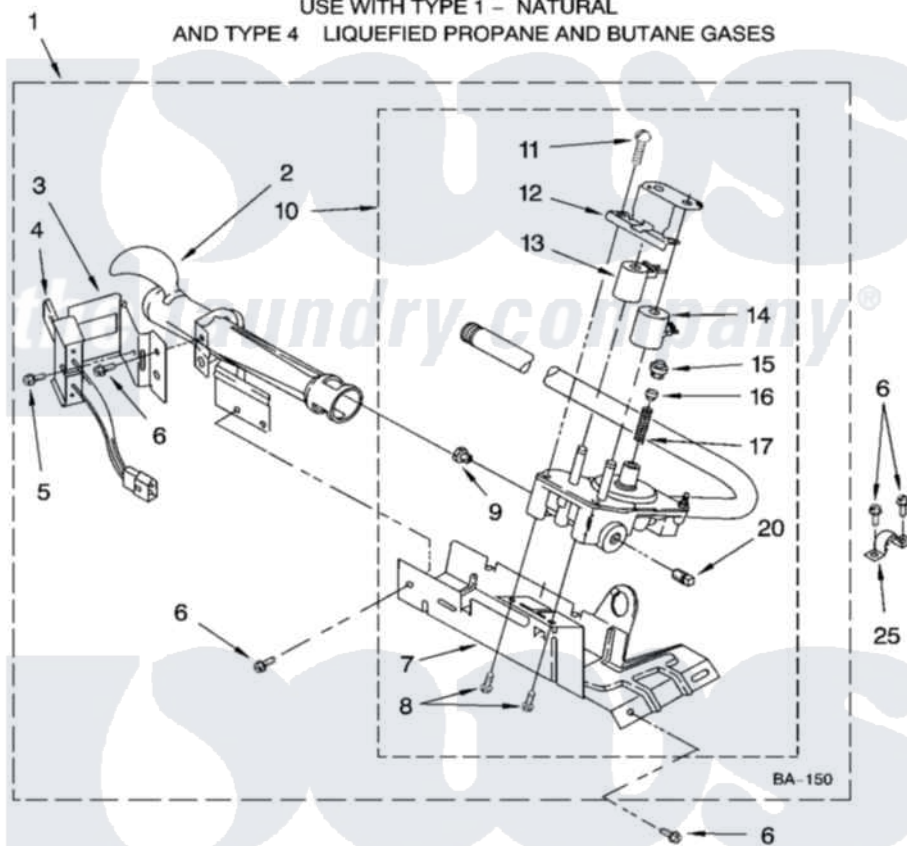

Whirlpool LGQ9508PG1 04 - 8318272 BURNER ASSEMBLY, OPTIONAL PARTS (NOT INCLUDED)

8318272 BURNER ASSEMBLY

For Models: LGQ9508PW1, LGQ9508PG1

(White/Grey) (Biscuit/Gold)

USE WITH TYPE 1 - NATURAL

AND TYPE 4 LIQUEFIED PROPANE AND BUTANE GASES

8180892

7

Whirlpool [Residential Whirlpool LGQ9508PG1 Dryer Parts](#) Parts Diagram 04 - 8318272 BURNER ASSEMBLY, OPTIONAL PARTS (NOT INCLUDED).
Click on the part number to view part

Item	Original Part Number	Replaced By	Status	Part Description
1	8318272	W10465748		Burner-Gas
2	688617	693140		Burner
3	694298			Bracket, Ignitor
4	686590	279311		Ignitor
5	3393909			Screw, 8-32 X 7/8
6	343641	681414		Screw, 10AB X 1/2
7	693986			Base, Burner
8	3387057			Screw, 10-16 X 1/2 Orifice, Burner
9	234826			Orifice, Burner Type 1
"	229742			Orifice, Burner
"	234868			Orifice, Burner
10	8318277	W10337269		Valve-Gas
11	694421			Screw, Bracket Mounting
12	694538			Bracket, Shunt