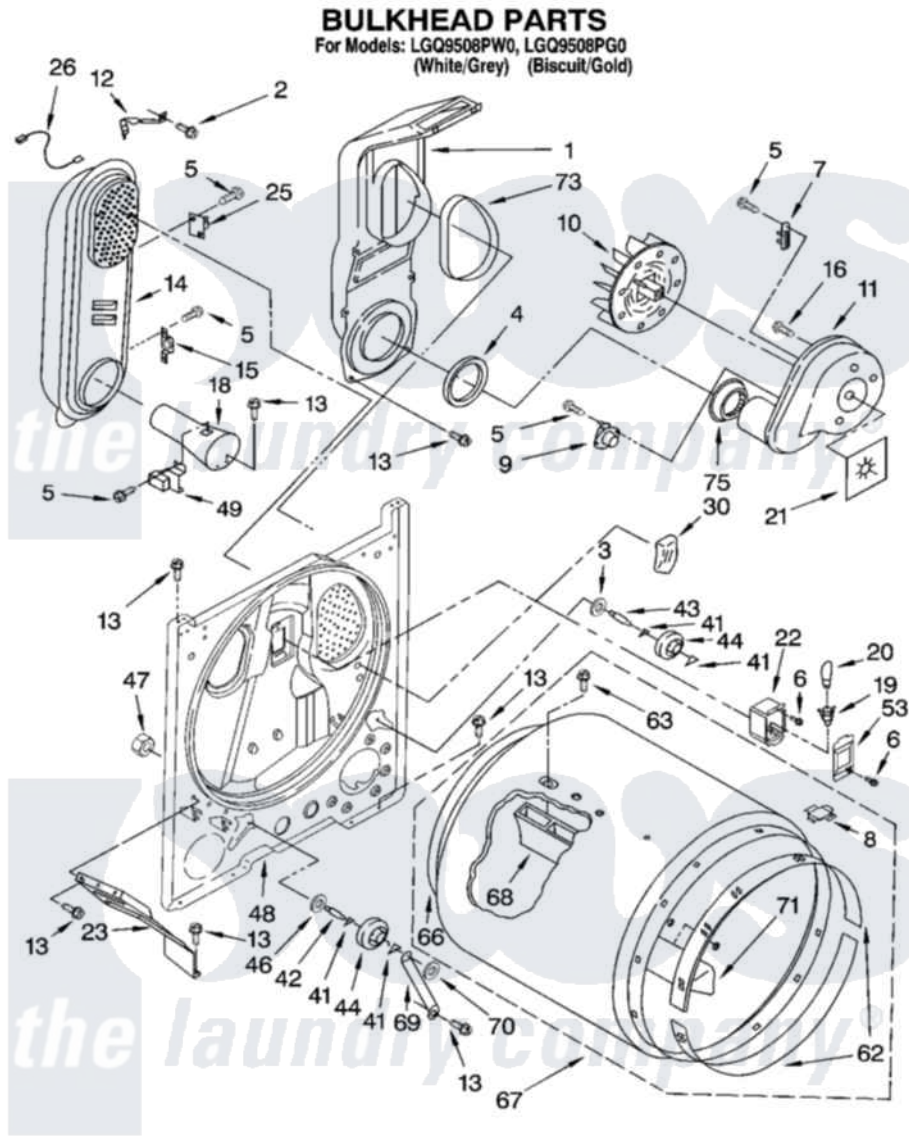

Whirlpool LGQ9508PW0 03 - BULKHEAD PARTS

8180261

5

Whirlpool [Residential Whirlpool LGQ9508PW0 Dryer Parts](#) Parts Diagram 03 - BULKHEAD PARTS
Click on the part number to view part

Item	Original Part Number	Replaced By	Status	Part Description
1	348368			Lint Chute Assembly
2	489463			Screw, 8-18 X 1/16
3	3388703			Washer, Support
4	347139			Seal, Lint Chute
5	90767			Screw, 8A X 3/8 HeX Washer Head Tapping
6	487909	488729		Screw
7	3392519			Thermal Limiter
8	8066086			Plug, Drum Hole
9	8318268			Thermostat, Internal-Bias
10	694089			Wheel, Blower
11	8557384	8577230		Housing, Blower
12	3398161			CLIP
13	343641	681414		Screw, 10AB X 1/2
14	8530285	279980		Box
15	3403140			Thermostat, High-Limit 205F
16	3390647	488729		Screw

18	8066049		Funnel, Burner Light
19	3403634	W10136369	Socket, Drum Light Assembly
20	3406124	22002263	Lamp
21	3394196		Seal, Blower Shaft
22	3977373		Bracket, Drum Light
23	3406022		Bracket, Bulkhead
25	280010		Kit, Thermal Cut-Off
26	3401707		Jumper, Tco-High Limit
30	3976479	279366	Electrode
41	690997		Washer, Thrust
42	3399506	W10359270	Shaft, Drum Roller Threads
43	3399507	W10359269	Shaft, Drum Roller Threads
44	3397588	349241T	Support
46	348197		Washer, Support
47	3359452		Nut, Lock
48	3403414		Bulkhead
49	338906		Radiant, Sensor
53	3402841	8532165	Lens, Drum Light
62	692526	279441	BeaRng-Rng
63	97787	W10109200	Screw, Baffle Mounting
66	3406130	279857	Seal
67	695587		Drum Assembly
68	692490		Baffle, Drum
69	3976434		Bracket, Support Shaft
70	90296		Nut, Push On
71	3403636		Baffle, Drum
73	339956		Seal, Air Duct To Bulkhead
75	696302		Shield, Exhaust