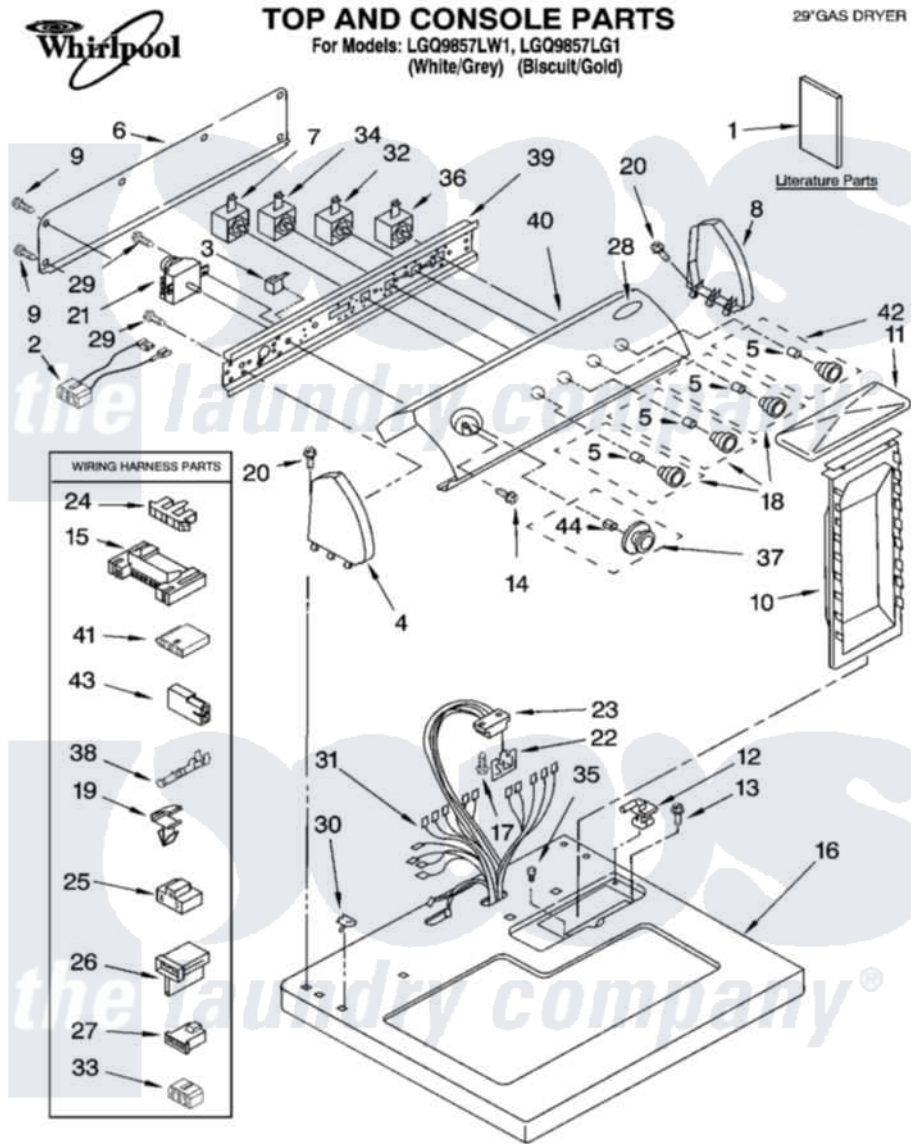

Whirlpool LGQ9857LG1 01 - TOP AND CONSOLE PARTS OPTIONAL PARTS (NOT INCLUDED)

02-04 Litho in U.S.A. (djc)

1

Part No. 8180220

Whirlpool Residential Whirlpool LGQ9857LG1 Dryer Parts Parts Diagram 01 - TOP AND CONSOLE PARTS OPTIONAL PARTS (NOT INCLUDED)

Click on the part number to view part

Item	Original Part Number	Replaced By	Status	Part Description
1	LIT8535832		Not Available	Literature Parts (Instructions, Installation)
"	LIT3979614		Not Available	Literature Parts (Use & Care Guide)
"	LIT3406668		Not Available	Literature Parts (Label, Wiring Diagram)
"	LIT8535823		Not Available	Literature Parts (Sheet, Cycle Feature (For Model LEQ5000KW1))
"	N/A		Not Available	Following May Be Purchased DO-IT-YOURSELF REPAIR MANUALS
"	LIT677818	677818L		Diy
2	3401695			Wire, Jumper Buzzer
3	694419			Mini-Buzzer
4	8271365	279962		Endcap
"	8271368	279965		Endcap