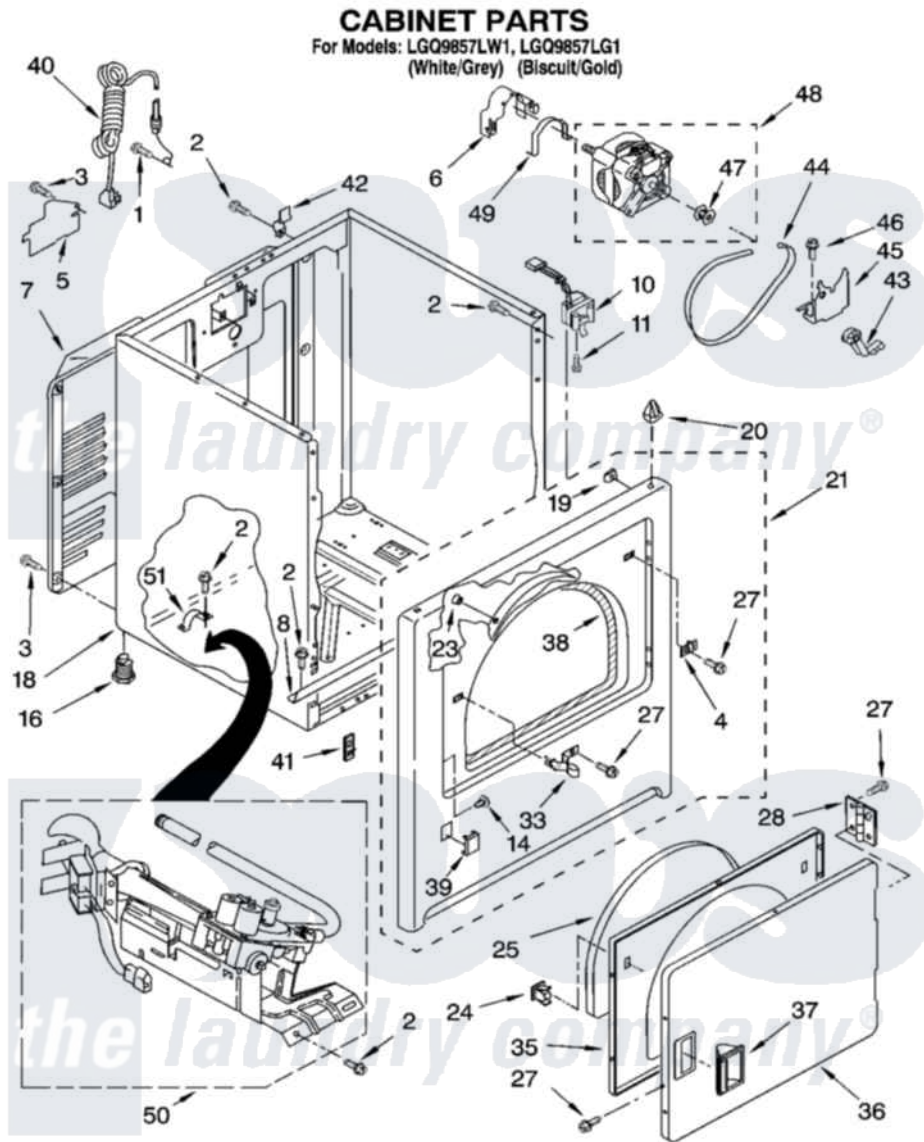

Whirlpool LGQ9857LG1 02 - CABINET PARTS

8180220

3

Whirlpool [Residential Whirlpool LGQ9857LG1 Dryer Parts](#) Parts Diagram 02 - CABINET PARTS
Click on the part number to view part

Item	Original Part Number	Replaced By	Status	Part Description
1	697776	4331106		Screw, No.10-32 X 7/16
2	343641	681414		Screw, 10AB X 1/2
3	693995			Screw, Hex Head
4	3403630			Plug, Strike Hole
"	3403632			Plug, Strike Hole
5	3396795			Cover, Terminal Block
6	3404162			Clamp, Motor
7	3396805	280043		Panel-Rear
8	8541400			Bracket, Cabinet
10	3406107			Door Switch Assembly
11	697773	3395530		Screw
14	3404413			Plug, Hinge Hole
"	3404415			Plug, Hinge Hole
16	3392100	49621		Feet-Leveling
"	279810			Foot-Optional
18	8530603	8533643		Cabinet

"	8530606	3977306	Cabinet
19	98234		Clip, U-Bend
20	690363	18776	Lock, Front Top
21	3403447	279854	Panel
"	8282482	280020	Panel
23	685203	279220	Clip
24	690081	279570	Latch
25	3405246		Seal, Door Push-To-Start
27	342055	488627	Screw
28	3405514	W10362431	Hinge And Pin Assembly
33	3403431		Strike, Panel
35	3402341		Door, Inner
36	3402335		Door, Front
"	3402337		Door, Front
37	3405184		Handle, Door
"	3405189		Handle, Door
38	3406129		Seal And Bearing Assembly
39	3394975		Plug, Front Panel
"	3394978		Plug, Front Panel
40	344020	3401402	Cord, Power
41	3394083		Clip, Front Panel
42	238088	8066217	Hinge, Top
43	691366		Idler And Pulley Assembly
44	8066065	341241	Belt
45	348780		Base, Motor
46	3400500		Bolt, 3405245 5/16-18 X 3/4
47	3394341	W10299847	Pulley-Motor
48	8538262	279827	Motor-Drve
49	660658		Clamp, Motor Mounting 343481 685441
50	8318272	W10465748	Burner-Gas
51	341029		Clamp, Pipe Door Spring