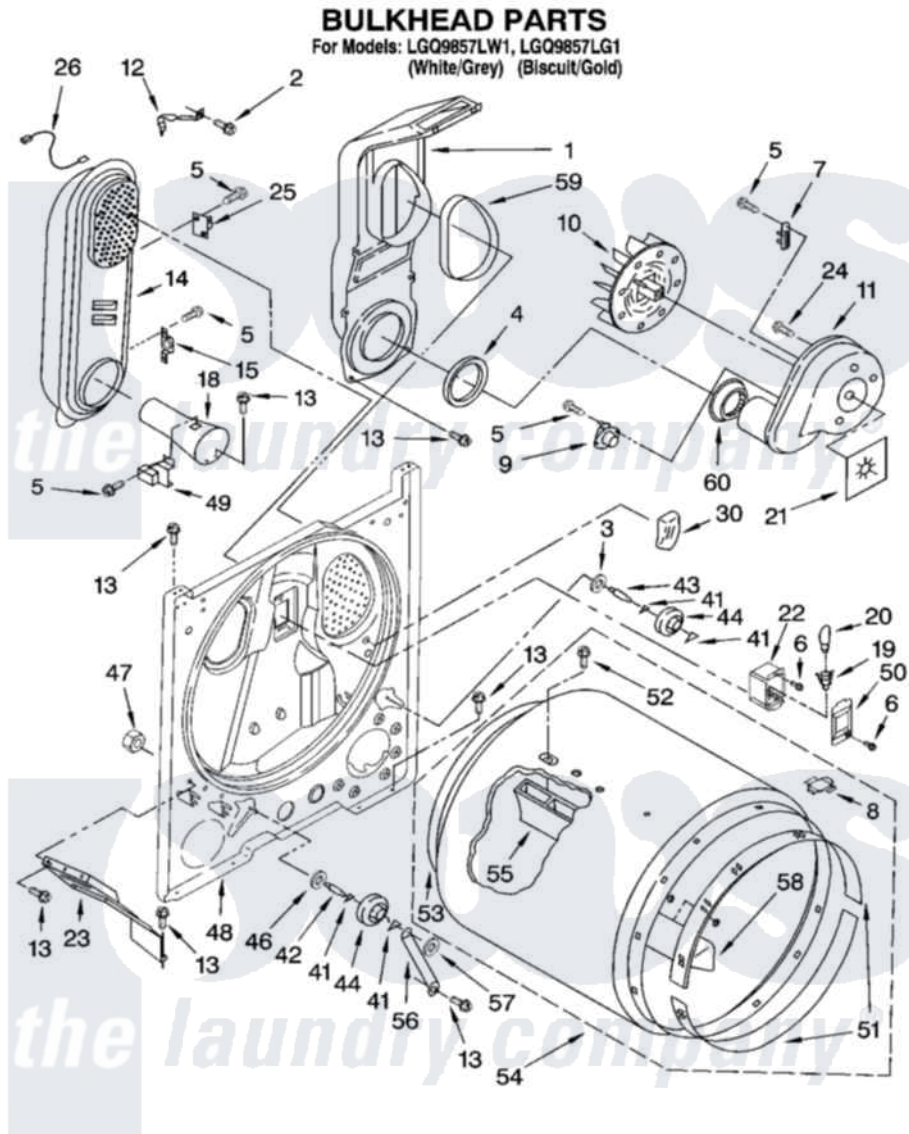

Whirlpool LGQ9857LG1 03 - BULKHEAD PARTS

8180220

5

Whirlpool [Residential Whirlpool LGQ9857LG1 Dryer Parts](#) Parts Diagram 03 - BULKHEAD PARTS
Click on the part number to view part

Item	Original Part Number	Replaced By	Status	Part Description
1	348368			Lint Chute Assembly
2	489463			Screw, 8-18 X 1/16
3	3388703			Washer, Support
4	347139			Seal, Lint Chute
5	90767			Screw, 8A X 3/8 HeX Washer Head Tapping
6	487909	488729		Screw
7	3392519			Thermal Limiter
8	8066086			Plug, Drum Hole
9	8318268			Thermostat, Internal-Bias
10	694089			Wheel, Blower
11	8557384	8577230		Housing, Blower
12	3398161			CLIP
13	343641	681414		Screw, 10AB X 1/2
14	8530285	279980		Box
15	3403140			Thermostat, High-Limit 205F
18	8066049			Funnel, Burner Light

19	3403634	W10136369	Socket, Drum Light Assembly
20	3406124	22002263	Lamp
21	3394196		Seal, Blower Shaft
22	3977373		Bracket, Drum Light
23	3406022		Bracket, Bulkhead
24	3390647	488729	Screw
25	280010		Kit, Thermal Cut-Off
26	3401707		Jumper, Tco-High Limit
30	3976479	279366	Electrode
41	690997		Washer, Thrust
42	3399506	W10359270	Shaft, Drum Roller Threads
43	3399507	W10359269	Shaft, Drum Roller Threads
44	3397588	349241T	Support
46	348197		Washer, Support
47	3359452		Nut, Lock
48	3403414		Bulkhead
49	338906		Radiant, Sensor
50	3402841	8532165	Lens, Drum Light
51	692526	279441	BeaRng-Rng
52	97787	W10109200	Screw, Baffle Mounting
53	3406130	279857	Seal
54	695587		Drum Assembly
55	692490		Baffle, Drum
56	3976434		Bracket, Support Shaft
57	90296		Nut, Push On
58	3403636		Baffle, Drum
59	339956		Seal, Air Duct To Bulkhead
60	696302		Shield, Exhaust