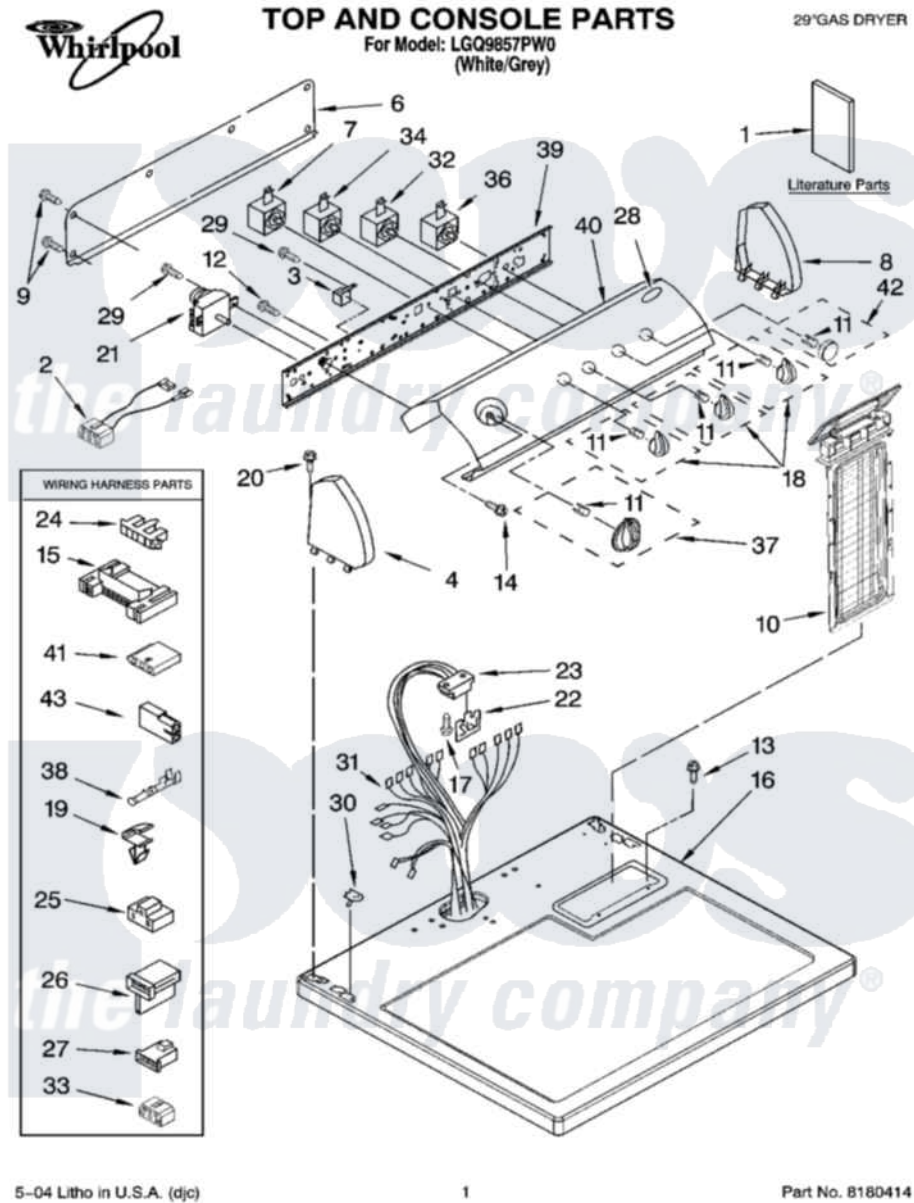

**Whirlpool LGQ9857PW0 01 - TOP AND CONSOLE PARTS OPTIONAL PARTS (NOT INCLUDED)**

Whirlpool Residential Whirlpool LGQ9857PW0 Dryer Parts Parts Diagram 01 - TOP AND CONSOLE PARTS OPTIONAL PARTS (NOT INCLUDED)  
 Click on the part number to view part