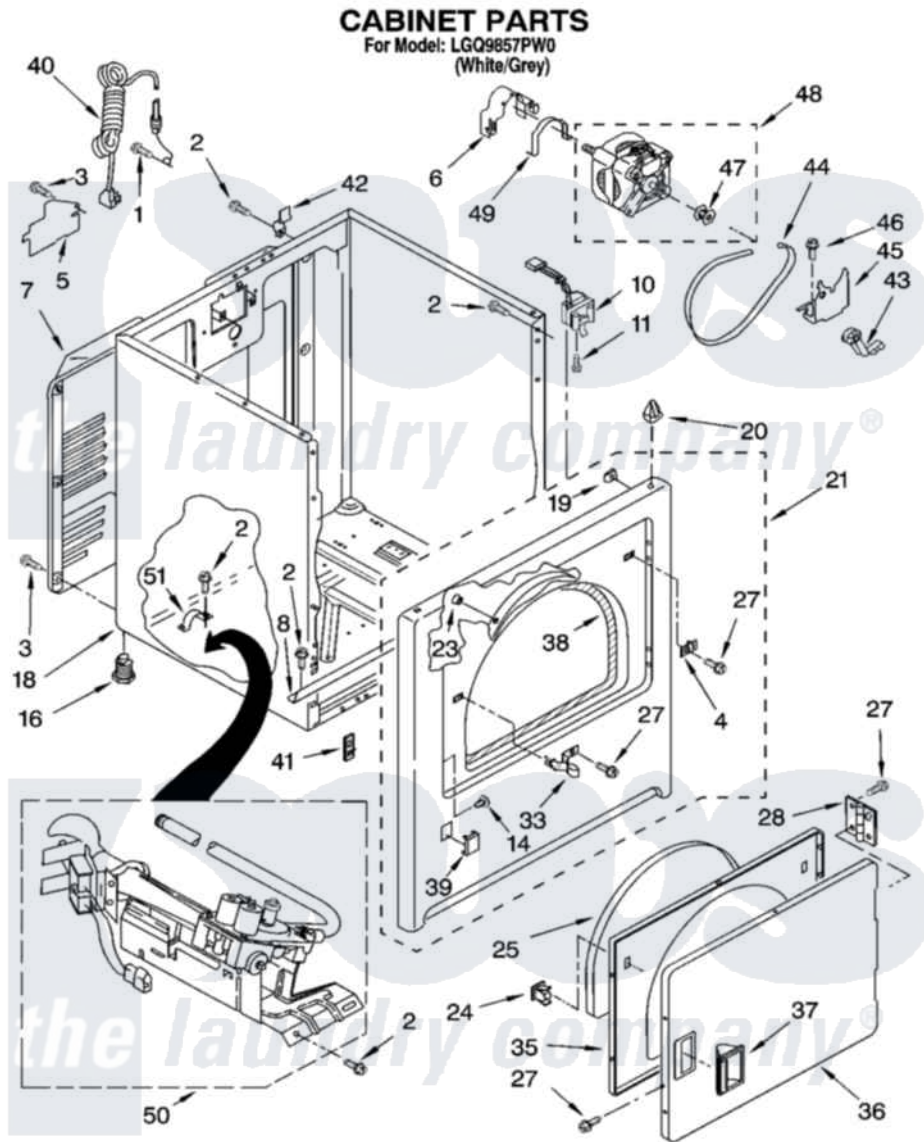

Whirlpool LGQ9857PW0 02 - CABINET PARTS

8180414

3

Whirlpool Residential Whirlpool LGQ9857PW0 Dryer Parts Parts Diagram 02 - CABINET PARTS
Click on the part number to view part

Item	Original Part Number	Replaced By	Status	Part Description
1	697776	4331106		Screw, No.10-32 X 7/16
2	343641	681414		Screw, 10AB X 1/2
3	693995			Screw, Hex Head
4	3403630			Plug, Strike Hole
5	3396795			Cover, Terminal Block
6	3404162			Clamp, Motor
7	3396805	280043		Panel-Rear
8	8541400			Bracket, Cabinet
10	3406107			Door Switch Assembly
11	697773	3395530		Screw
14	3404413			Plug, Hinge Hole
16	3392100	49621		Feet-Leveling
"	279810			Foot-Optional
18	8530603	8533643		Cabinet
19	98234			Clip, U-Bend
20	690363	18776		Lock, Front Top

21	3403447	279854	Panel
23	685203	279220	Clip
24	690081	279570	Latch
25	3405246		Seal, Door Push-To-Start
27	342055	488627	Screw
28	3405514	W10362431	Hinge And Pin Assembly
33	3403431		Strike, Panel
35	3402341		Door, Inner
36	3402335		Door, Front
37	3405184		Handle, Door
38	3406129		Seal And Bearing Assembly
39	3394975		Plug, Front Panel
40	344020	3401402	Cord, Power
41	3394083		Clip, Front Panel
42	238088	8066217	Hinge, Top
43	691366		Idler And Pulley Assembly
44	8066065	341241	Belt
45	348780		Base, Motor
46	3400500		Bolt, 3405245 5/16-18 X 3/4
47	3394341	W10299847	Pulley-Motor
48	8538262	279827	Motor-Drve
49	660658		Clamp, Motor Mounting 343481 685441
50	8318272	W10465748	Burner-Gas
51	341029		Clamp, Pipe Door Spring