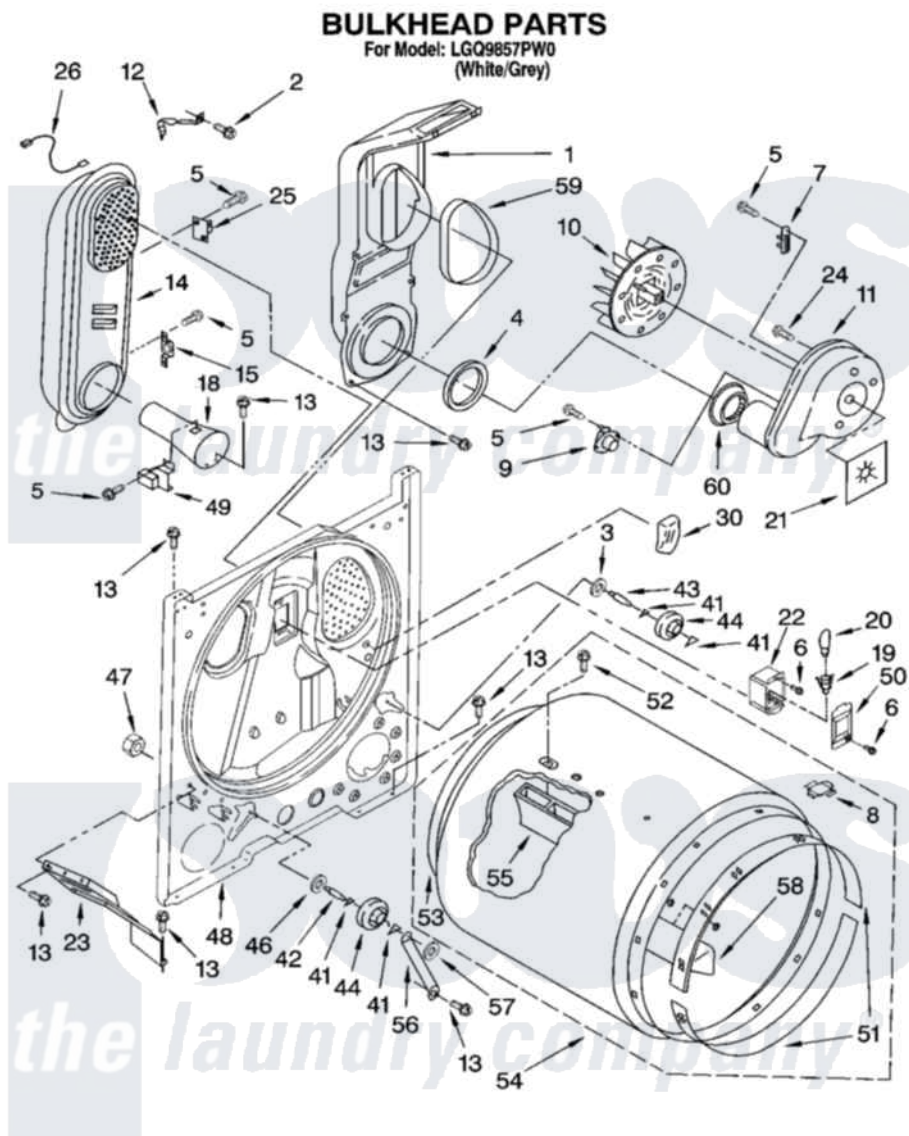

Whirlpool LGQ9857PW0 03 - BULKHEAD PARTS

8180414

5

Whirlpool [Residential Whirlpool LGQ9857PW0 Dryer Parts](#) Parts Diagram 03 - BULKHEAD PARTS
Click on the part number to view part

Item	Original Part Number	Replaced By	Status	Part Description
1	348368			Lint Chute Assembly
2	489463			Screw, 8-18 X 1/16
3	3388703			Washer, Support
4	347139			Seal, Lint Chute
5	90767			Screw, 8A X 3/8 HeX Washer Head Tapping
6	487909	488729		Screw
7	3392519			Thermal Limiter
8	8066086			Plug, Drum Hole
9	8318268			Thermostat, Internal-Bias
10	694089			Wheel, Blower
11	8557384	8577230		Housing, Blower
12	3398161			CLIP
13	343641	681414		Screw, 10AB X 1/2
14	8530285	279980		Box
15	3403140			Thermostat, High-Limit 205F
18	8066049			Funnel, Burner Light

19	3403634	W10136369	Socket, Drum Light Assembly
20	3406124	22002263	Lamp
21	3394196		Seal, Blower Shaft
22	3977373		Bracket, Drum Light
23	3406022		Bracket, Bulkhead
24	3390647	488729	Screw
25	280010		Kit, Thermal Cut-Off
26	3401707		Jumper, Tco-High Limit
30	3976479	279366	Electrode
41	690997		Washer, Thrust
42	3399506	W10359270	Shaft, Drum Roller Threads
43	3399507	W10359269	Shaft, Drum Roller Threads
44	3397588	349241T	Support
46	348197		Washer, Support
47	3359452		Nut, Lock
48	3403414		Bulkhead
49	338906		Radiant, Sensor
50	3402841	8532165	Lens, Drum Light
51	692526	279441	BeaRng-Rng
52	97787	W10109200	Screw, Baffle Mounting
53	3406130	279857	Seal
54	695587		Drum Assembly
55	692490		Baffle, Drum
56	3976434		Bracket, Support Shaft
57	90296		Nut, Push On
58	3403636		Baffle, Drum
59	339956		Seal, Air Duct To Bulkhead
60	696302		Shield, Exhaust