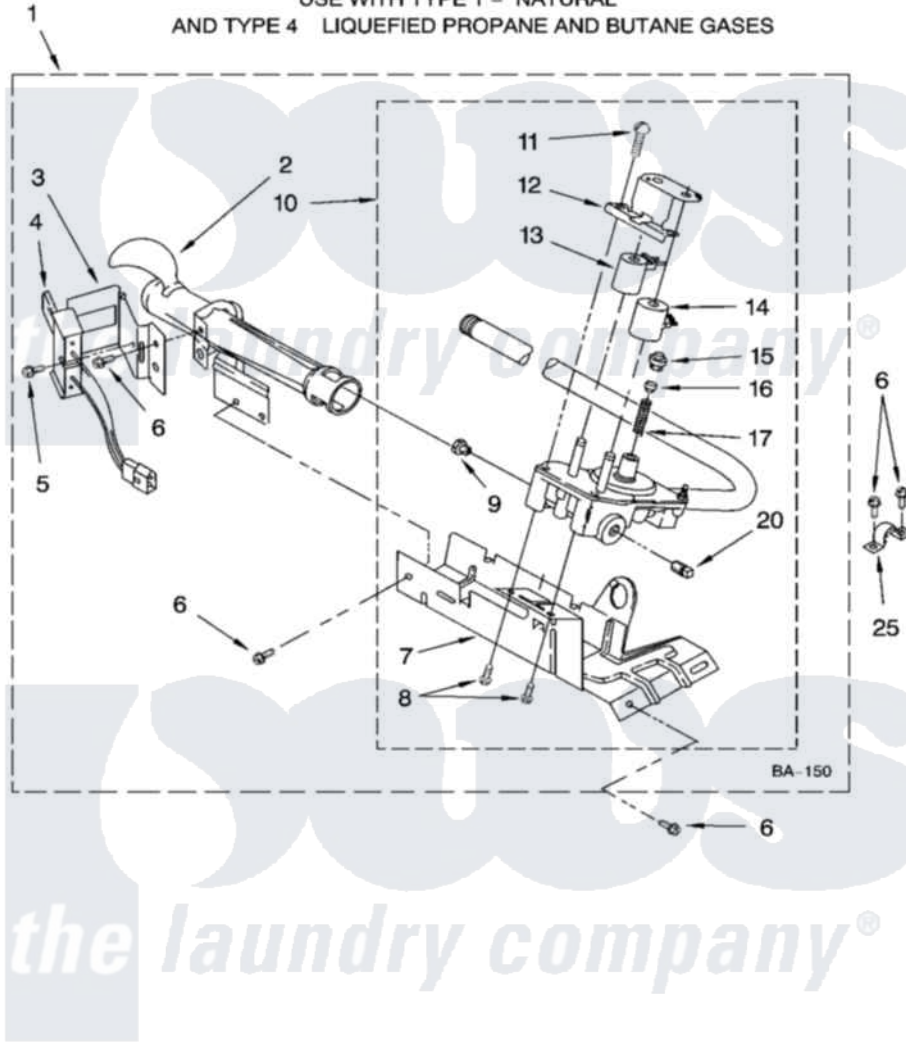

Whirlpool LGQ9857PW0 04 - 8318272 BURNER ASSEMBLY

8318272 BURNER ASSEMBLY

For Model: LGQ9857PW0
(White/Grey)

USE WITH TYPE 1 - NATURAL
AND TYPE 4 LIQUEFIED PROPANE AND BUTANE GASES

8180414

7

Whirlpool [Residential Whirlpool LGQ9857PW0 Dryer Parts](#) Parts Diagram 04 - 8318272 BURNER ASSEMBLY
Click on the part number to view part

Item	Original Part Number	Replaced By	Status	Part Description
1	8318272	W10465748		Burner-Gas
2	688617	693140		Burner
3	694298			Bracket, Ignitor
4	686590	279311		Ignitor
5	3393909			Screw, 8-32 X 7/8
6	343641	681414		Screw, 10AB X 1/2
7	693986			Base, Burner
8	3387057			Screw, 10-16 X 1/2 Orifice, Burner
9	234826			Orifice, Burner Type 1
"	229742			Orifice, Burner
"	234868			Orifice, Burner
10	8318277	W10337269		Valve-Gas
11	694421			Screw, Bracket Mounting
12	694538			Bracket, Shunt
13	694540			Coil, 60 Hz
14	694539			Coil, 60 Hz