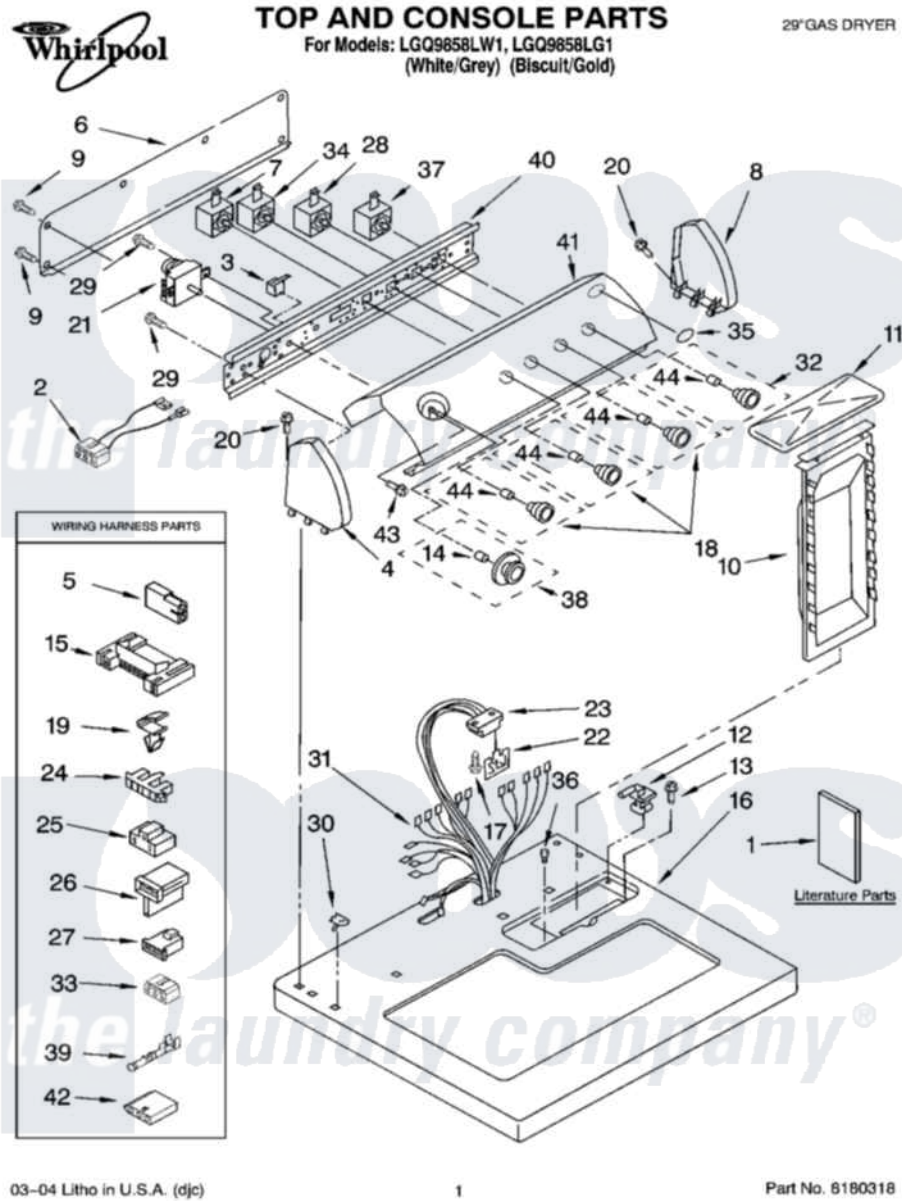

Whirlpool LGQ9858LG1 01 - TOP AND CONSOLE PARTS

03-04 Litho in U.S.A. (djc)

1

Part No. 8180318

Whirlpool Residential Whirlpool LGQ9858LG1 Dryer Parts Parts Diagram 01 - TOP AND CONSOLE PARTS

[Click on the part number to view part](#)

Item	Original Part Number	Replaced By	Status	Part Description
1	LIT8535830		Not Available	Literature Parts (Instructions, Installation)
"	LIT8535823		Not Available	Literature Parts (Sheet, Cycle Feature (For Model LEQ5000KW1))
"	LIT8522243		Not Available	Literature Parts (Guide, Use & Care)
"	LIT3406661		Not Available	Literature Parts (Wiring Diagram)
"	N/A		Not Available	Following May Be Purchased DO-IT-YOURSELF REPAIR MANUALS
"	LIT677818	677818L		Diy
2	3401695			Wire, Jumper Buzzer
3	694419			Mini-Buzzer
4	8271365	279962		Endcap
"	8271368	279965		Endcap
5	717252			Receptacle, Terminal
6	8274261			Do-It-Yourself Repair Manuals