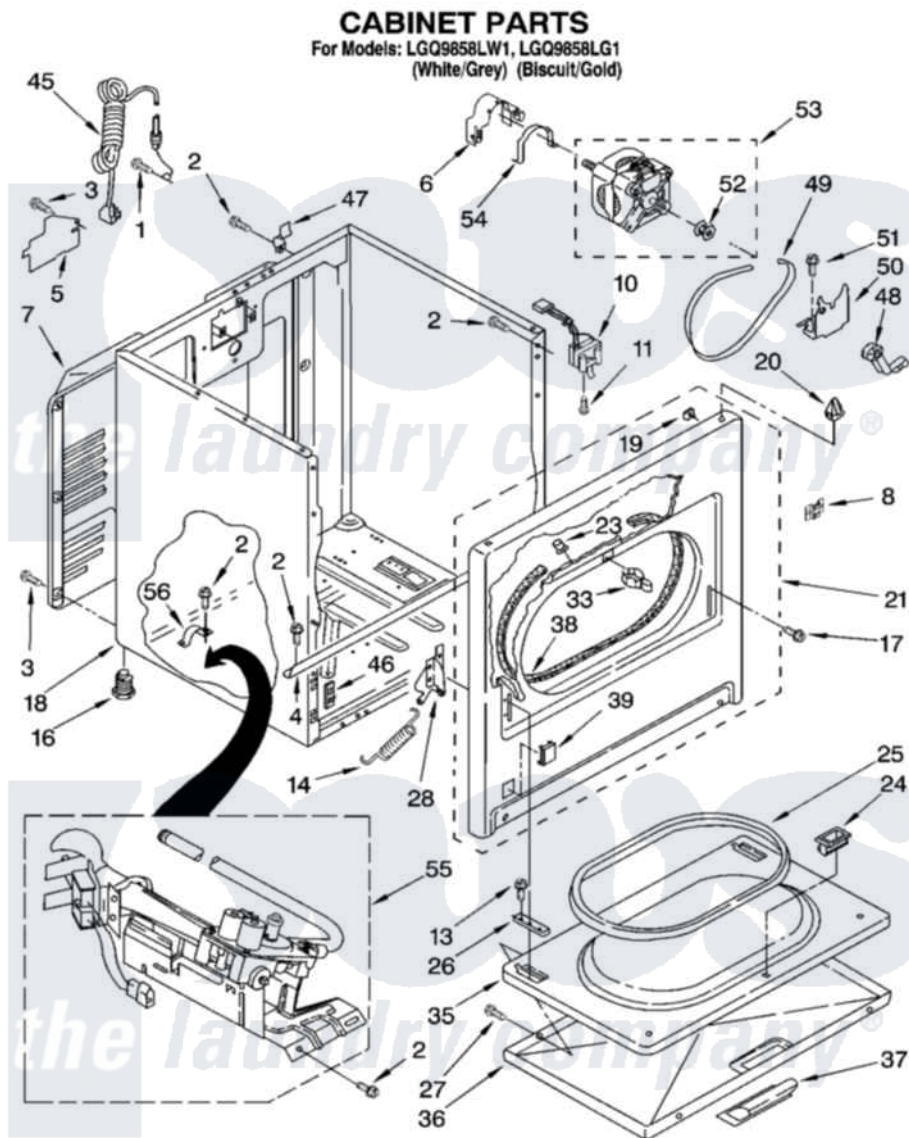

# Whirlpool LGQ9858LG1 02 - CABINET PARTS

8180318

3

Whirlpool [Residential Whirlpool LGQ9858LG1 Dryer Parts](#) Parts Diagram 02 - CABINET PARTS

[Click on the part number to view part](#)

Item	Original Part Number	Replaced By	Status	Part Description
1	697776	<a href="#">4331106</a>		Screw, No.10-32 X 7/16
2	343641	<a href="#">681414</a>		Screw, 10AB X 1/2
3	<a href="#">693995</a>			Screw, Hex Head
4	<a href="#">8541400</a>			Bracket, Cabinet
5	<a href="#">3396795</a>			Cover, Terminal Block
6	<a href="#">3404162</a>			Clamp, Motor
7	3396805	<a href="#">280043</a>		Panel-Rear
8	8546676	<a href="#">W10041960</a>		Spring, Door
10	<a href="#">3406107</a>			Door Switch Assembly
11	697773	<a href="#">3395530</a>		Screw
13	3357011	<a href="#">308685</a>		Side Trim )
14	8541401	<a href="#">W10041960</a>		Spring, Door
16	3392100	<a href="#">49621</a>		Feet-Leveling
"	<a href="#">279810</a>			Foot-Optional
17	342043	<a href="#">486146</a>		Screw
18	8530603	<a href="#">8533643</a>		Cabinet