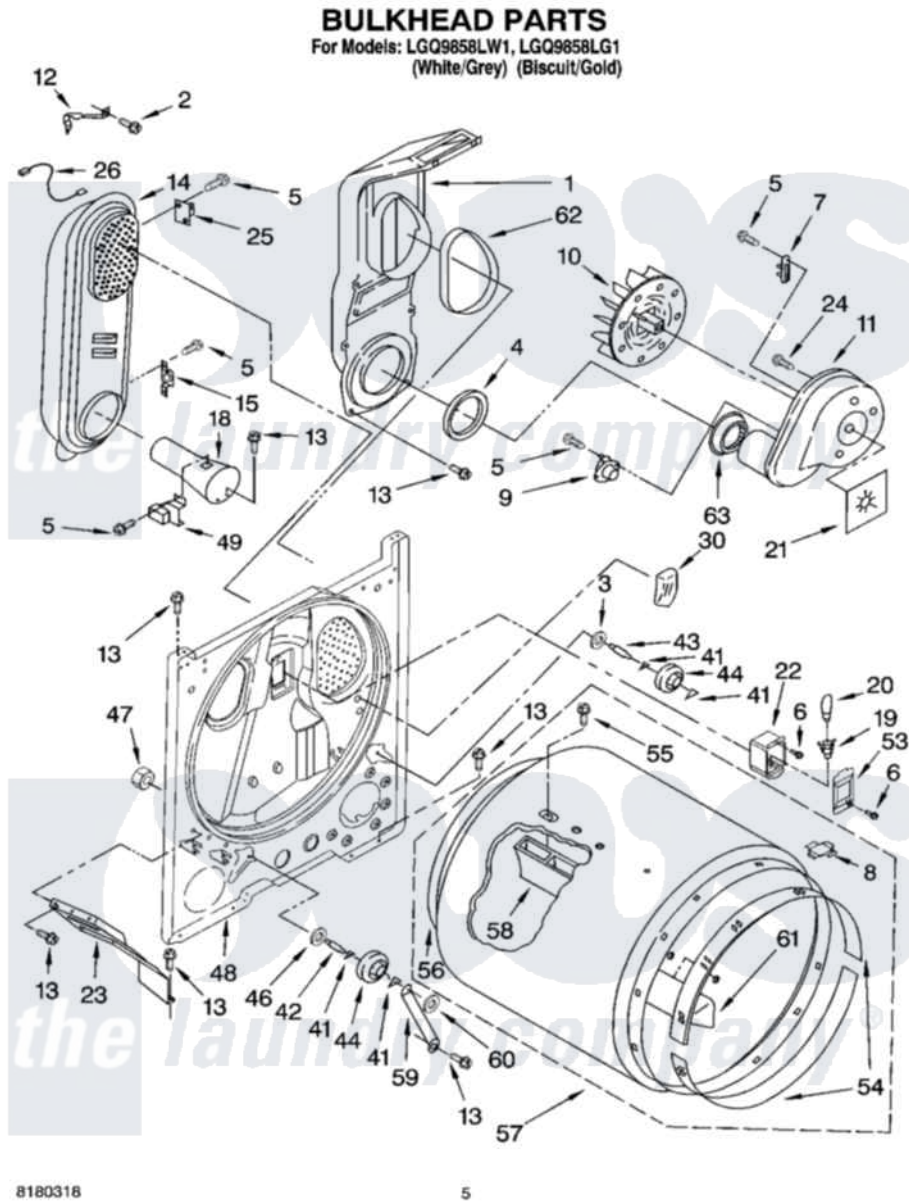

Whirlpool LGQ9858LG1 03 - BULKHEAD PARTS

Whirlpool [Residential Whirlpool LGQ9858LG1 Dryer Parts](#) Parts Diagram 03 - BULKHEAD PARTS
Click on the part number to view part

Item	Original Part Number	Replaced By	Status	Part Description
1	348368			Lint Chute Assembly
2	489463			Screw, 8-18 X 1/16
3	3388703			Washer, Support
4	347139			Seal, Lint Chute
5	90767			Screw, 8A X 3/8 HeX Washer Head Tapping
6	487909	488729		Screw
7	3392519			Thermal Limiter
8	8066086			Plug, Drum Hole
9	8318268			Thermostat, Internal-Bias
10	694089			Wheel, Blower
11	8557384	8577230		Housing, Blower
12	3398161			CLIP
13	343641	681414		Screw, 10AB X 1/2
14	8530285	279980		Box
15	3403140			Thermostat, High-Limit 205F
18	8066049			Funnel, Burner Light

19	3403634	W10136369	Socket, Drum Light Assembly
20	3406124	22002263	Lamp
21	3394196		Seal, Blower Shaft
22	3977373		Bracket, Drum Light
23	3406022		Bracket, Bulkhead
24	3390647	488729	Screw
25	280010		Kit, Thermal Cut-Off
26	3401707		Jumper, Tco-High Limit
30	3976479	279366	Electrode
41	690997		Washer, Thrust
42	3399506	W10359270	Shaft, Drum Roller Threads
43	3399507	W10359269	Shaft, Drum Roller Threads
44	3397588	349241T	Support
46	348197		Washer, Support
47	3359452		Nut, Lock
48	3403414		Bulkhead
49	338906		Radiant, Sensor
53	3402841	8532165	Lens, Drum Light
54	692526	279441	BeaRng-Rng
55	97787	W10109200	Screw, Baffle Mounting
56	3406130	279857	Seal
57	695587		Drum Assembly
58	692490		Baffle, Drum
59	3976434		Bracket, Support Shaft
60	90296		Nut, Push On
61	3403636		Baffle, Drum
62	339956		Seal, Air Duct To Bulkhead
63	696302		Shield, Exhaust