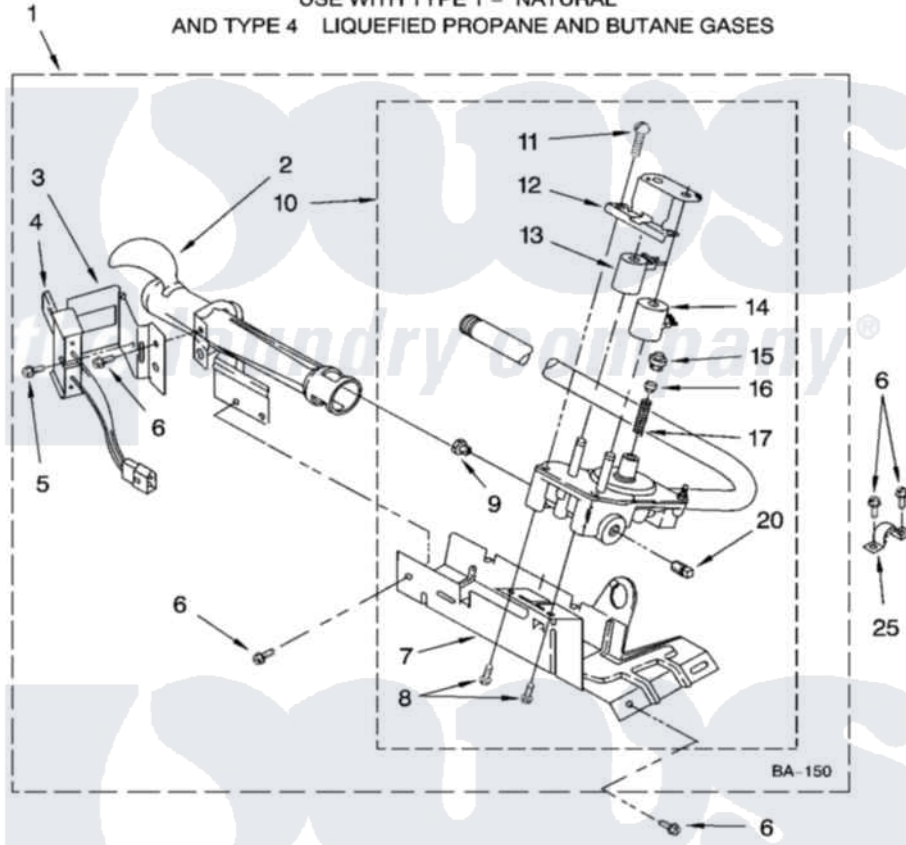

Whirlpool LGQ9858LG1 04 - 8318272 BURNER ASSEMBLY

8318272 BURNER ASSEMBLY

For Models: LGQ9858LW1, LGQ9858LG1
(White/Grey) (Biscuit/Gold)

USE WITH TYPE 1 - NATURAL
AND TYPE 4 LIQUEFIED PROPANE AND BUTANE GASES

8180318

7

Whirlpool [Residential Whirlpool LGQ9858LG1 Dryer Parts](#) Parts Diagram 04 - 8318272 BURNER ASSEMBLY
Click on the part number to view part

Item	Original Part Number	Replaced By	Status	Part Description
1	8318272	W10465748		Burner-Gas
2	688617	693140		Burner
3	694298			Bracket, Ignitor
4	686590	279311		Ignitor
5	3393909			Screw, 8-32 X 7/8
6	343641	681414		Screw, 10AB X 1/2
7	693986			Base, Burner
8	3387057			Screw, 10-16 X 1/2 Orifice, Burner
9	234826			Orifice, Burner Type 1
"	229742			Orifice, Burner
"	234868			Orifice, Burner
10	8318277	W10337269		Valve-Gas
11	694421			Screw, Bracket Mounting
12	694538			Bracket, Shunt
13	694540			Coil, 60 Hz
14	694539			Coil, 60 Hz

15	694424		Leak, Limiter
16	694423		Screw, Regulator Adjustment
17	694422		Spring, Regulator
20	239822	W10295523	Plug, Pipe
25	341029		Clamp, Pipe Door Spring
"	694572	49572A	Conversion Kit To Type L.p.g.f
"	N/A		Not Available