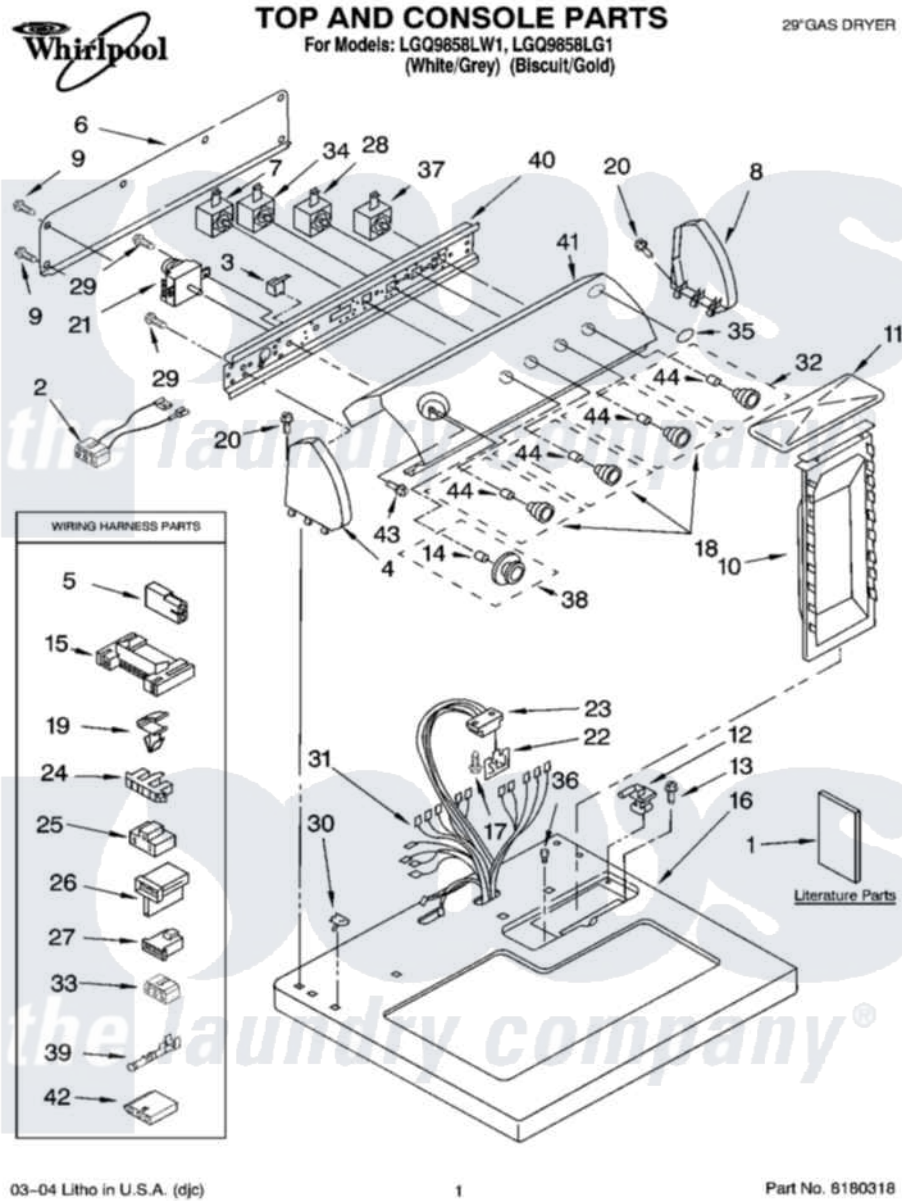

Whirlpool LGQ9858LW1 01 - TOP AND CONSOLE PARTS

03-04 Litho in U.S.A. (djc)

1

Part No. 8180318

Whirlpool Residential Whirlpool LGQ9858LW1 Dryer Parts Parts Diagram 01 - TOP AND CONSOLE PARTS
 Click on the part number to view part

Item	Original Part Number	Replaced By	Status	Part Description
1	LIT8535830		Not Available	Literature Parts (Instructions, Installation)
"	LIT8535823		Not Available	Literature Parts (Sheet, Cycle Feature (For Model LEQ5000KW1))
"	LIT8522243		Not Available	Literature Parts (Guide, Use & Care)
"	LIT3406661		Not Available	Literature Parts (Wiring Diagram)
"	N/A		Not Available	Following May Be Purchased DO-IT-YOURSELF REPAIR MANUALS
"	LIT677818	677818L		Diy
2	3401695			Wire, Jumper Buzzer
3	694419			Mini-Buzzer
4	8271365	279962		Endcap
"	8271368	279965		Endcap
5	717252			Receptacle, Terminal
6	8274261			Do-It-Yourself Repair Manuals