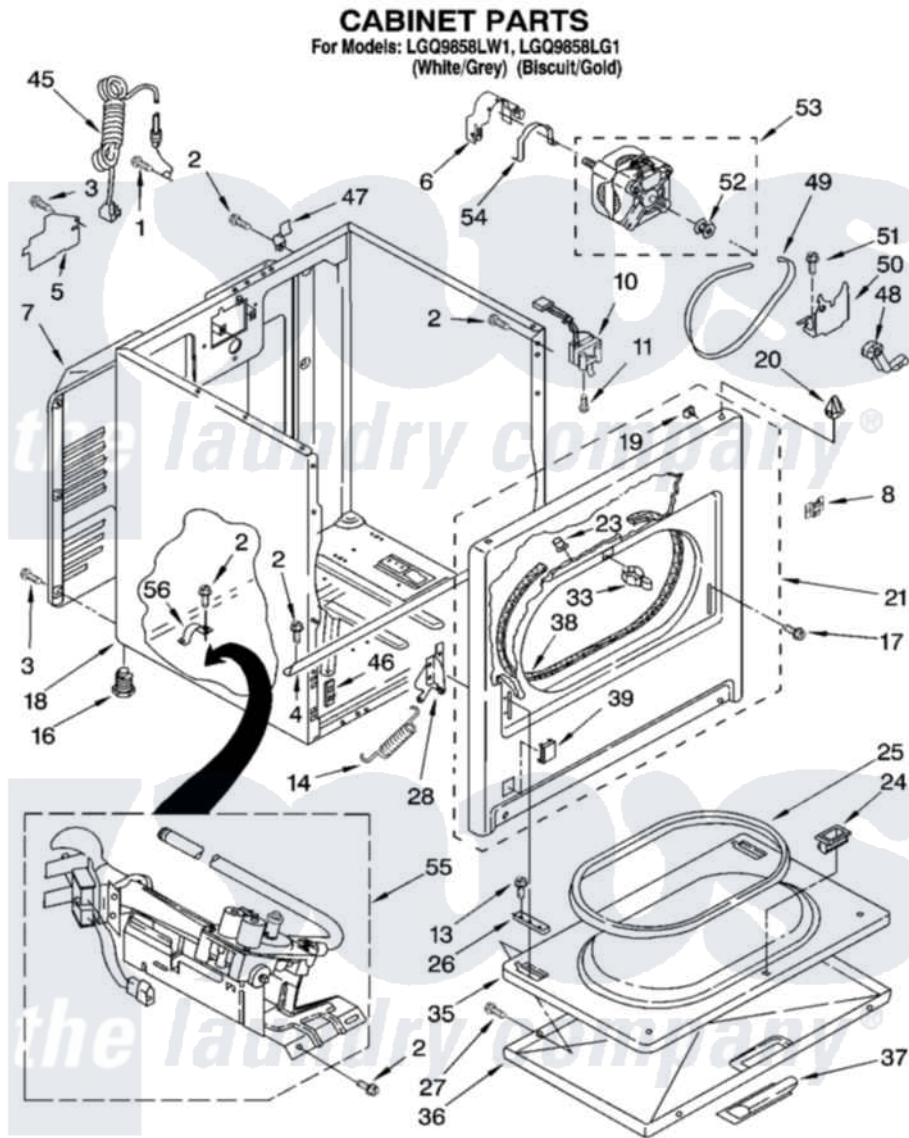

# Whirlpool LGQ9858LW1 02 - CABINET PARTS

8180318

3

Whirlpool [Residential Whirlpool LGQ9858LW1 Dryer Parts](#) Parts Diagram 02 - CABINET PARTS  
Click on the part number to view part

Item	Original Part Number	Replaced By	Status	Part Description
1	697776	<a href="#">4331106</a>		Screw, No.10-32 X 7/16
2	343641	<a href="#">681414</a>		Screw, 10AB X 1/2
3	<a href="#">693995</a>			Screw, Hex Head
4	<a href="#">8541400</a>			Bracket, Cabinet
5	<a href="#">3396795</a>			Cover, Terminal Block
6	<a href="#">3404162</a>			Clamp, Motor
7	3396805	<a href="#">280043</a>		Panel-Rear
8	8546676	<a href="#">W10041960</a>		Spring, Door
10	<a href="#">3406107</a>			Door Switch Assembly
11	697773	<a href="#">3395530</a>		Screw
13	3357011	<a href="#">308685</a>		Side Trim )
14	8541401	<a href="#">W10041960</a>		Spring, Door
16	3392100	<a href="#">49621</a>		Feet-Leveling
"	<a href="#">279810</a>			Foot-Optional
17	342043	<a href="#">486146</a>		Screw
18	8530603	<a href="#">8533643</a>		Cabinet