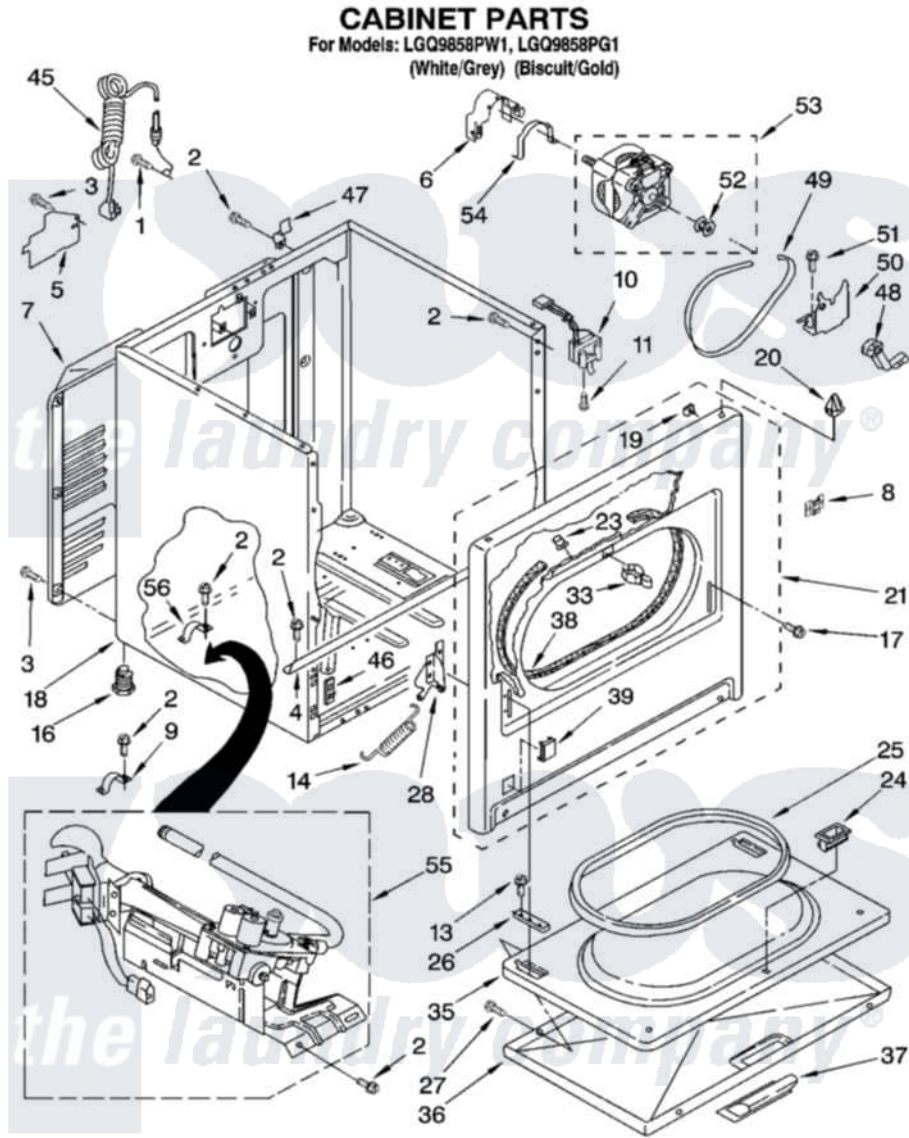

Whirlpool LGQ9858PG1 02 - CABINET PARTS

8180883

3

Whirlpool [Residential Whirlpool LGQ9858PG1 Dryer Parts](#) Parts Diagram 02 - CABINET PARTS
Click on the part number to view part

Item	Original Part Number	Replaced By	Status	Part Description
1	697776	4331106		Screw, No.10-32 X 7/16
2	343641	681414		Screw, 10AB X 1/2
3	693995			Screw, Hex Head
4	8541400			Bracket, Cabinet
5	3396795			Cover, Terminal Block
6	3404162			Clamp, Motor
7	3396805	280043		Panel-Rear
8	8546676	W10041960		Spring, Door
9	3980175			Clamp, Elbow
10	3406107			Door Switch Assembly
11	697773	3395530		Screw
13	3357011	308685		Side Trim)
14	8541401	W10041960		Spring, Door
16	3392100	49621		Feet-Leveling
"	279810			Foot-Optional
17	342043	486146		Screw

18	8530603	8533643	Cabinet
"	8530606	3977306	Cabinet
19	98234		Clip, U-Bend
20	690363	18776	Lock, Front Top
21	3395197	279740	Panel
"	3977243	279890	Panel
23	685203	279220	Clip
24	3389441		Door Catch Assembly
25	3390731		Seal, Door
26	337189		Clip, Hinge
27	694091		Trim, Side Right Hand
28	8066056		Hinge, Door
"	8066057		Hinge, Door
33	696144	279570	Latch
35	695737		Door, Rear
36	3393549		Door, Front
"	3977241		Door, Front
37	690270	348721	Handle
"	3977242		Handle, Door
38	3406129		Seal And Bearing Assembly
39	3394975		Plug, Front Panel
"	3394978		Plug, Front Panel
45	344020	3401402	Cord, Power
46	3394083		Clip, Front Panel
47	238088	8066217	Hinge, Top
48	691366		Idler And Pulley Assembly
49	8066065	341241	Belt
50	348780		Base, Motor
51	3400500		Bolt, 3405245 5/16-18 X 3/4
52	3394341	W10299847	Pulley-Motor
53	8066206	279827	Motor-Drve
54	660658		Clamp, Motor Mounting 343481 685441
55	8318272	W10465748	Burner-Gas
56	341029		Clamp, Pipe Door Spring