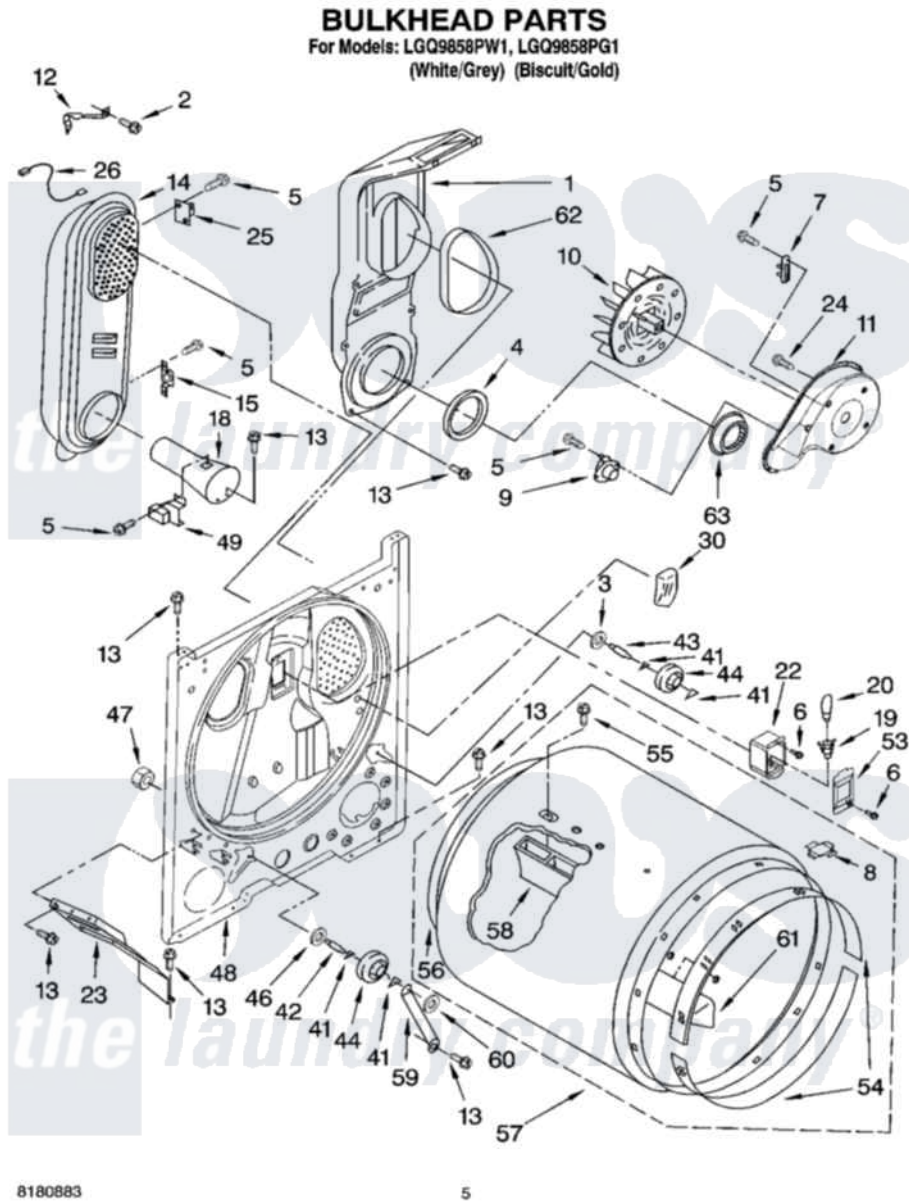

# Whirlpool LGQ9858PG1 03 - BULKHEAD PARTS

Whirlpool [Residential Whirlpool LGQ9858PG1 Dryer Parts](#) Parts Diagram 03 - BULKHEAD PARTS  
Click on the part number to view part

Item	Original Part Number	Replaced By	Status	Part Description
1	<a href="#">348368</a>			Lint Chute Assembly
2	<a href="#">489463</a>			Screw, 8-18 X 1/16
3	<a href="#">3388703</a>			Washer, Support
4	<a href="#">347139</a>			Seal, Lint Chute
5	<a href="#">90767</a>			Screw, 8A X 3/8 HeX Washer Head Tapping
6	487909	<a href="#">488729</a>		Screw
7	<a href="#">3392519</a>			Thermal Limiter
8	<a href="#">8066086</a>			Plug, Drum Hole
9	<a href="#">8318268</a>			Thermostat, Internal-Bias
10	<a href="#">694089</a>			Wheel, Blower
11	<a href="#">8577230</a>			Housing, Blower
12	3398161			CLIP
13	343641	<a href="#">681414</a>		Screw, 10AB X 1/2
14	8530285	<a href="#">279980</a>		Box
15	<a href="#">3403140</a>			Thermostat, High-Limit 205F
18	<a href="#">8066049</a>			Funnel, Burner Light