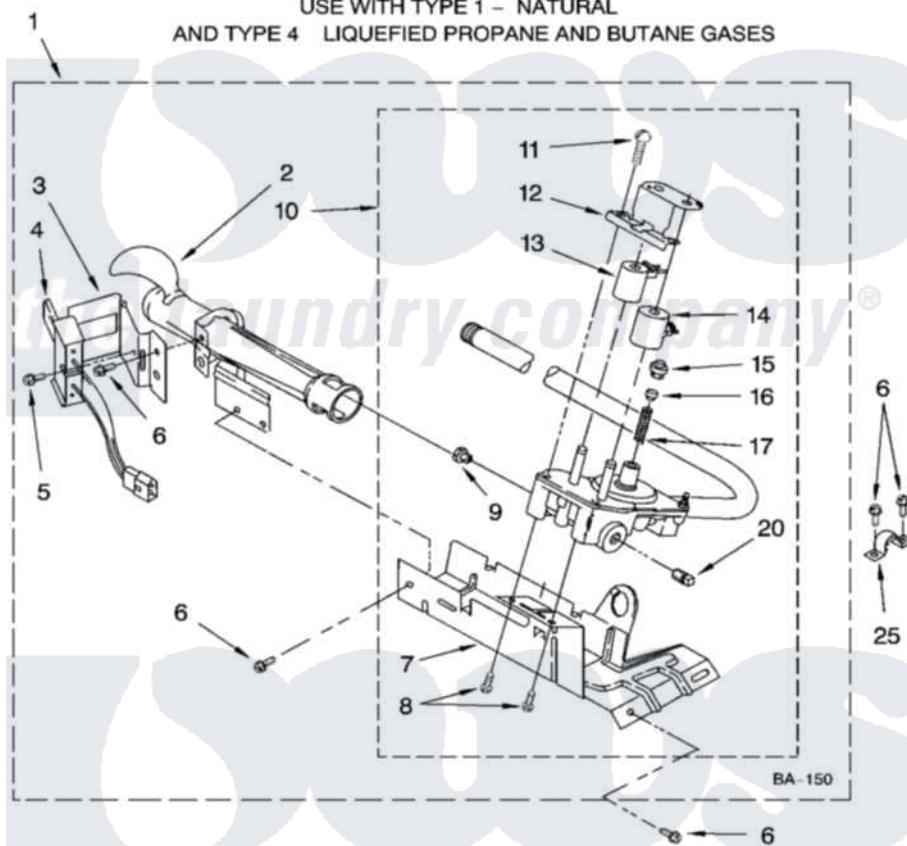

**Whirlpool LGQ9858PG1 04 - 8318272 BURNER ASSEMBLY, OPTIONAL PARTS (NOT INCLUDED)**

**8318272 BURNER ASSEMBLY**

For Models: LGQ9858PW1, LGQ9858PG1

(White/Grey) (Biscuit/Gold)

USE WITH TYPE 1 - NATURAL

AND TYPE 4 LIQUEFIED PROPANE AND BUTANE GASES

8180883

7

Whirlpool [Residential Whirlpool LGQ9858PG1 Dryer Parts](#) Parts Diagram 04 - 8318272 BURNER ASSEMBLY, OPTIONAL PARTS (NOT INCLUDED).  
Click on the part number to view part

Item	Original Part Number	Replaced By	Status	Part Description
1	8318272	<a href="#">W10465748</a>		Burner-Gas
2	688617	<a href="#">693140</a>		Burner
3	<a href="#">694298</a>			Bracket, Ignitor
4	686590	<a href="#">279311</a>		Ignitor
5	<a href="#">3393909</a>			Screw, 8-32 X 7/8
6	343641	<a href="#">681414</a>		Screw, 10AB X 1/2
7	693986			Base, Burner
8	<a href="#">3387057</a>			Screw, 10-16 X 1/2 Orifice, Burner
9	<a href="#">234826</a>			Orifice, Burner Type 1
"	<a href="#">229742</a>			Orifice, Burner
"	<a href="#">234868</a>			Orifice, Burner
10	8318277	<a href="#">W10337269</a>		Valve-Gas
11	<a href="#">694421</a>			Screw, Bracket Mounting
12	<a href="#">694538</a>			Bracket, Shunt