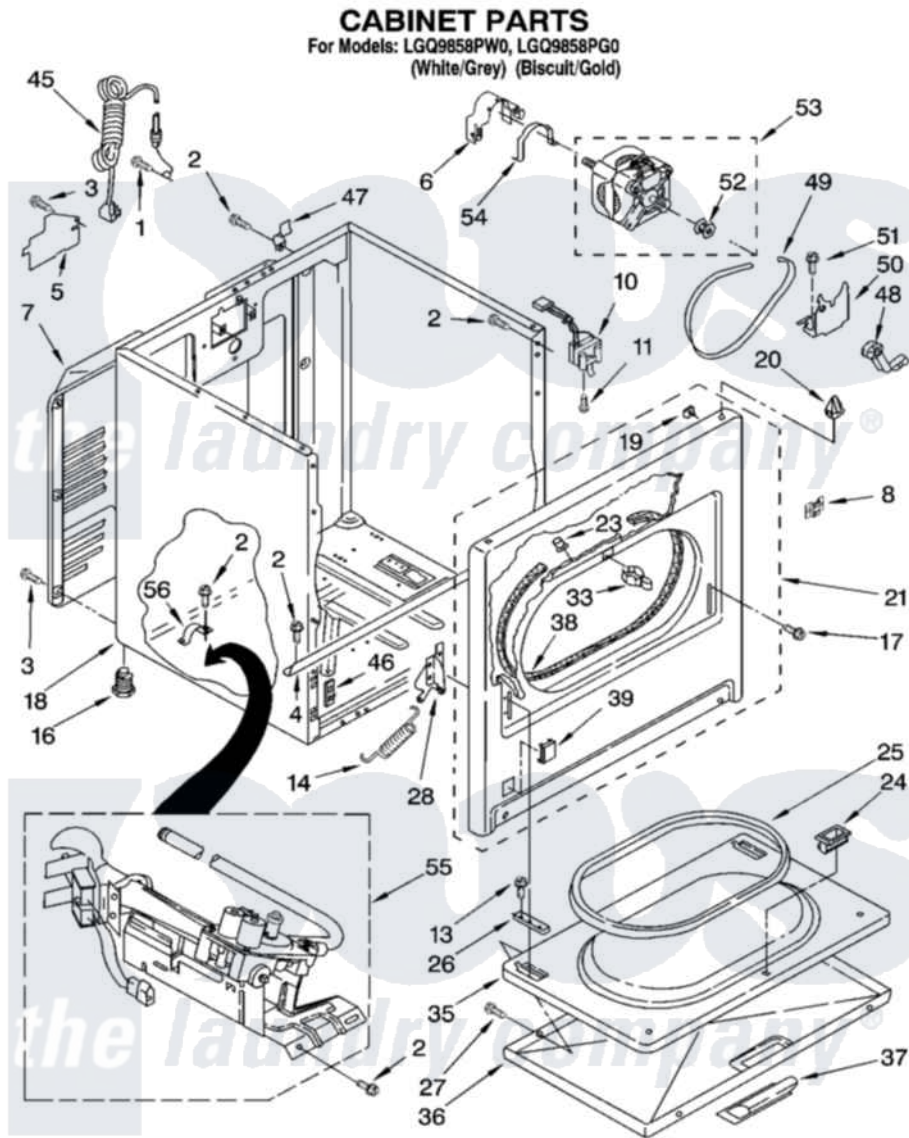

Whirlpool LGQ9858PW0 02 - CABINET PARTS

8180389

3

Whirlpool [Residential Whirlpool LGQ9858PW0 Dryer Parts](#) Parts Diagram 02 - CABINET PARTS
Click on the part number to view part

Item	Original Part Number	Replaced By	Status	Part Description
1	697776	4331106		Screw, No.10-32 X 7/16
2	343641	681414		Screw, 10AB X 1/2
3	693995			Screw, Hex Head
4	8541400			Bracket, Cabinet
5	3396795			Cover, Terminal Block
6	3404162			Clamp, Motor
7	3396805	280043		Panel-Rear
8	8546676	W10041960		Spring, Door
10	3406107			Door Switch Assembly
11	697773	3395530		Screw
13	3357011	308685		Side Trim)
14	8541401	W10041960		Spring, Door
16	3392100	49621		Feet-Leveling
"	279810			Foot-Optional
17	342043	486146		Screw
18	8530603	8533643		Cabinet

"	8530606	3977306	Cabinet
19	98234		Clip, U-Bend
20	690363	18776	Lock, Front Top
21	3395197	279740	Panel
"	3977243	279890	Panel
23	685203	279220	Clip
24	3389441		Door Catch Assembly
25	3390731		Seal, Door
26	337189		Clip, Hinge
27	694091		Trim, Side Right Hand
28	8066056		Hinge, Door
"	8066057		Hinge, Door
33	696144	279570	Latch
35	695737		Door, Rear
36	3393549		Door, Front
"	3977241		Door, Front
37	690270	348721	Handle
"	3977242		Handle, Door
38	3406129		Seal And Bearing Assembly
39	3394975		Plug, Front Panel
"	3394978		Plug, Front Panel
45	344020	3401402	Cord, Power
46	3394083		Clip, Front Panel
47	238088	8066217	Hinge, Top
48	691366		Idler And Pulley Assembly
49	8066065	341241	Belt
50	348780		Base, Motor
51	3400500		Bolt, 3405245 5/16-18 X 3/4
52	3394341	W10299847	Pulley-Motor
53	8538262	279827	Motor-Drve
54	660658		Clamp, Motor Mounting 343481 685441
55	8318272	W10465748	Burner-Gas
56	341029		Clamp, Pipe Door Spring