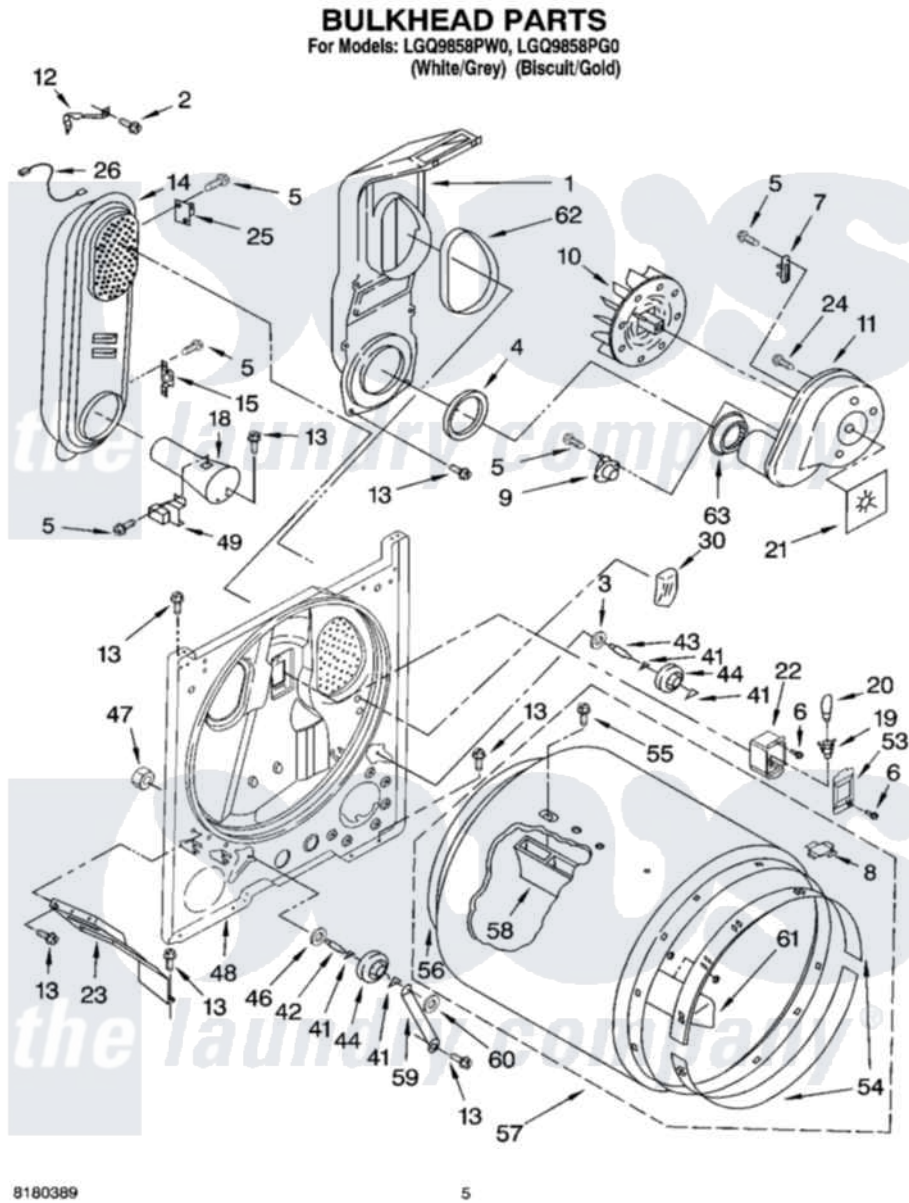

Whirlpool LGQ9858PW0 03 - BULKHEAD PARTS

Whirlpool [Residential Whirlpool LGQ9858PW0 Dryer Parts](#) Parts Diagram 03 - BULKHEAD PARTS
Click on the part number to view part

Item	Original Part Number	Replaced By	Status	Part Description
1	348368			Lint Chute Assembly
2	489463			Screw, 8-18 X 1/16
3	3388703			Washer, Support
4	347139			Seal, Lint Chute
5	90767			Screw, 8A X 3/8 HeX Washer Head Tapping
6	487909	488729		Screw
7	3392519			Thermal Limiter
8	8066086			Plug, Drum Hole
9	8318268			Thermostat, Internal-Bias
10	694089			Wheel, Blower
11	8557384	8577230		Housing, Blower
12	3398161			CLIP
13	343641	681414		Screw, 10AB X 1/2
14	8530285	279980		Box
15	3403140			Thermostat, High-Limit 205F
18	8066049			Funnel, Burner Light

19	3403634	W10136369	Socket, Drum Light Assembly
20	3406124	22002263	Lamp
21	3394196		Seal, Blower Shaft
22	3977373		Bracket, Drum Light
23	3406022		Bracket, Bulkhead
24	3390647	488729	Screw
25	280010		Kit, Thermal Cut-Off
26	3401707		Jumper, Tco-High Limit
30	3976479	279366	Electrode
41	690997		Washer, Thrust
42	3399506	W10359270	Shaft, Drum Roller Threads
43	3399507	W10359269	Shaft, Drum Roller Threads
44	3397588	349241T	Support
46	348197		Washer, Support
47	3359452		Nut, Lock
48	3403414		Bulkhead
49	338906		Radiant, Sensor
53	3402841	8532165	Lens, Drum Light
54	692526	279441	BeaRng-Rng
55	97787	W10109200	Screw, Baffle Mounting
56	3406130	279857	Seal
57	695587		Drum Assembly
58	692490		Baffle, Drum
59	3976434		Bracket, Support Shaft
60	90296		Nut, Push On
61	3403636		Baffle, Drum
62	339956		Seal, Air Duct To Bulkhead
63	696302		Shield, Exhaust