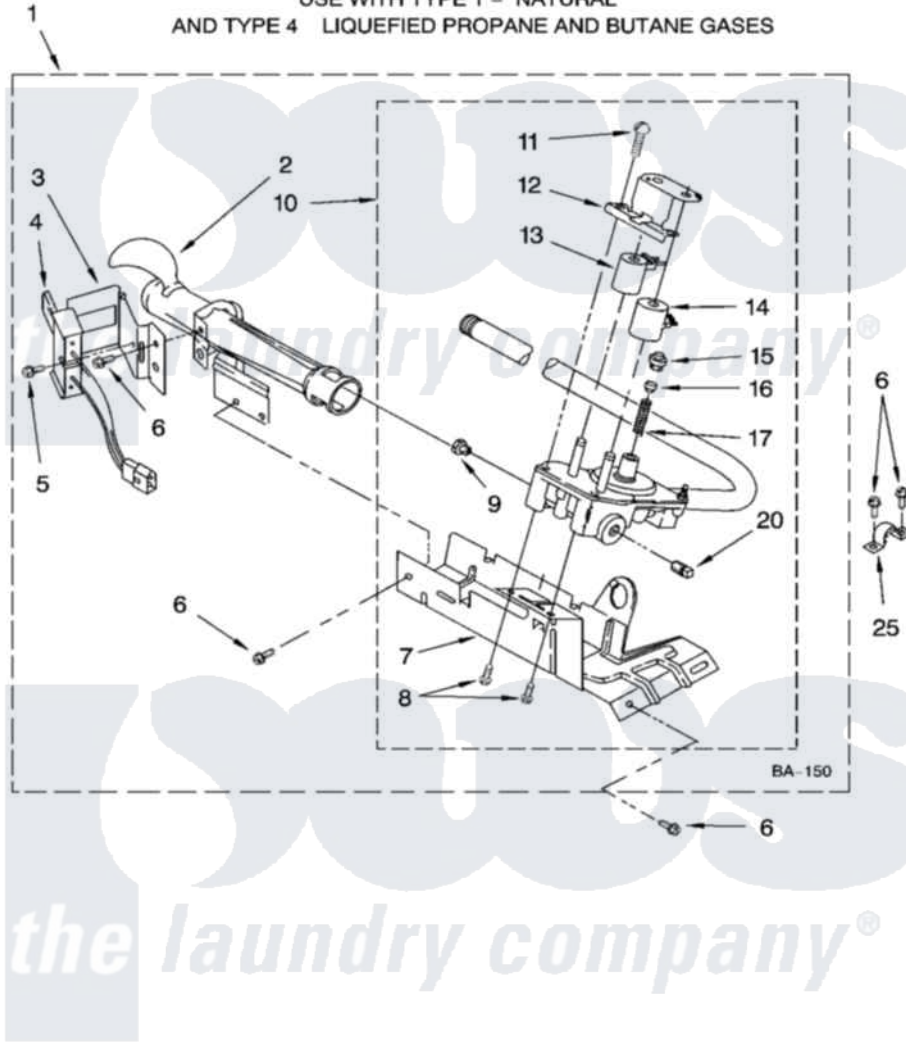

Whirlpool LGQ9858PW0 04 - 8318272 BURNER ASSEMBLY

8318272 BURNER ASSEMBLY

For Models: LGQ9858PW0, LGQ9858PG0
(White/Grey) (Biscuit/Gold)

USE WITH TYPE 1 - NATURAL
AND TYPE 4 LIQUEFIED PROPANE AND BUTANE GASES

8180389

7

Whirlpool [Residential Whirlpool LGQ9858PW0 Dryer Parts](#) Parts Diagram 04 - 8318272 BURNER ASSEMBLY
Click on the part number to view part

Item	Original Part Number	Replaced By	Status	Part Description
1	8318272	W10465748		Burner-Gas
2	688617	693140		Burner
3	694298			Bracket, Ignitor
4	686590	279311		Ignitor
5	3393909			Screw, 8-32 X 7/8
6	343641	681414		Screw, 10AB X 1/2
7	693986			Base, Burner
8	3387057			Screw, 10-16 X 1/2 Orifice, Burner
9	234826			Orifice, Burner Type 1
"	229742			Orifice, Burner
"	234868			Orifice, Burner
10	8318277	W10337269		Valve-Gas
11	694421			Screw, Bracket Mounting
12	694538			Bracket, Shunt
13	694540			Coil, 60 Hz
14	694539			Coil, 60 Hz