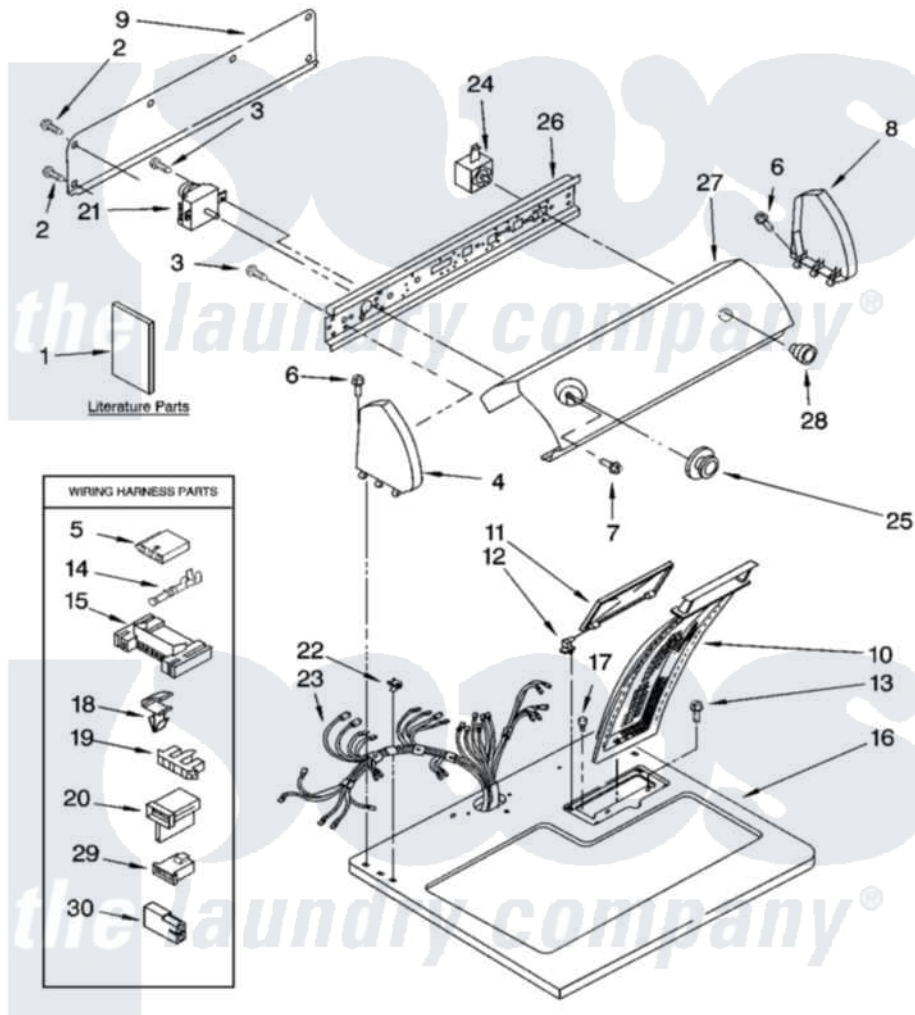

Whirlpool LGR3624JQ3 01 - TOP AND CONSOLE PARTS

TOP AND CONSOLE PARTS

For Model: LGR3624JQ3
(Designer White)

29" GAS DRYER

03-04 Litho in U.S.A. (djc)

1

Part No. 8180319

Whirlpool Residential Whirlpool LGR3624JQ3 Dryer Parts Parts Diagram 01 - TOP AND CONSOLE PARTS

[Click on the part number to view part](#)

Item	Original Part Number	Replaced By	Status	Part Description
1	LIT8522243		Not Available	Literature Parts (Guide, Use & Care)
"	LIT8535830		Not Available	Literature Parts (Instructions, Installation)
"	LIT8522245		Not Available	Literature Parts (Sheet, Cycle Feature (For Model LEQ5000KQ1))
"	LIT8528187		Not Available	Literature Parts (Wiring Diagram)
"	N/A		Not Available	Following May Be Purchased DO-IT-YOURSELF REPAIR MANUALS
"	LIT677818	677818L		Diy
2	693995			Screw, Hex Head
3	3390646	W10139210		Screw, 8-18 X 5/16
4	8271365	279962		Endcap
5	3936144			Do-It-Yourself Repair Manuals
6	388326			Screw, 8-18 X 1.25
7	3400859			Screw, Grounding

8	8271359	279962	Endcap
9	8274261		Do-It-Yourself Repair Manuals
10	339392		Screen, Lint
11	8283378		Cover, Lint Screen
12	3978605	W10044470	Hinge, RH
"	3978606		Hinge, Lint Lid
13	688983	487240	Screw, For Mtg. Service Capacitor
14	94614		Terminal
15	3395683		Receptacle, Multi-Terminal
16	8271390	8521918	Top
17	297535	17258	Bumper
18	3394427		Clip-Harness
19	3397269		Connector, Timer
20	3403499		Connector, 2-Postion
21	3976575		Timer Assembly
22	357213		Nut, Push-In
23	8299875		Harness, Wiring
24	3977456		Switch, Push-To-Start
25	8312687	3957754	Timer Knob Assembly
26	8271418		Bracket, Control
27	3977813		Panel, Control
28	8271341	3957804	Knob, Push-To-Start
29	3403498		Connector, 3-Position
30	717252		Receptacle, Terminal
"	N/A		Not Available
"	279948	4392065	ACCESSORY PARTS
"	8522199		Kit, Dryer Repair
"	346764		Accessory Parts
"	689790		Kit, Hold Down
"	72017		Dry Rack
"	350930		Paint, Touch-Up
"	350938		Paint, Pressurized Spray B
"	799344		Paint, Pressurized Spray B
"			Paint, Touch-Up)