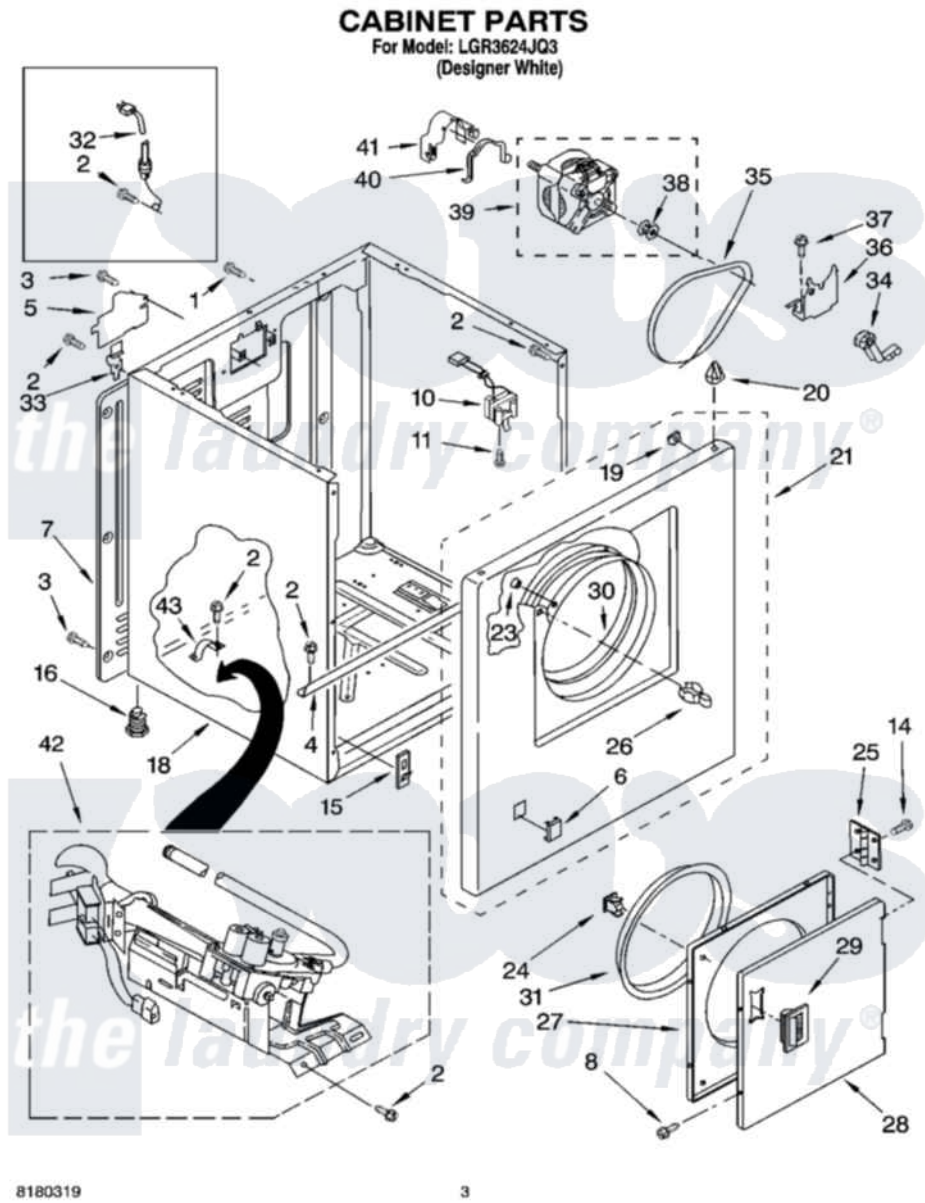

Whirlpool LGR3624JQ3 02 - CABINET PARTS

8180319

3

Whirlpool [Residential Whirlpool LGR3624JQ3 Dryer Parts](#) Parts Diagram 02 - CABINET PARTS
Click on the part number to view part

Item	Original Part Number	Replaced By	Status	Part Description
1	697776	4331106		Screw, No.10-32 X 7/16
2	343641	681414		Screw, 10AB X 1/2
3	693995			Screw, Hex Head
4	8541400			Bracket, Cabinet
5	3396795			Cover, Terminal Block
6	3394975			Plug, Front Panel
7	3396807	280040		Panel-Rear
8	342055	488627		Screw
10	3406102			Door Switch Assembly
11	697773	3395530		Screw
14	694091			Trim, Side Right Hand
15	3394083			Clip, Front Panel
16	3392100	49621		Feet-Leveling
18	8530603	8533643		Cabinet
19	98234			Clip, U-Bend
20	690363	18776		Lock, Front Top

21	3394895	280022	Panel
23	685203	279220	Clip
24	3389441		Door Catch Assembly
25	348023		Hinge And Pin Assembly
26	696144	279570	Latch
27	695656	280077	Door
28	348205		Door, Front
29	686711		Handle, Door
30	8066123	279264	Air Channel Box
31	3390734		Seal, Door
32	344020	3401402	Cord, Power
33	238088	8066217	Hinge, Top
34	691366		Idler And Pulley Assembly
35	8066065	341241	Belt
36	348780		Base, Motor
37	3400500		Bolt, 3405245 5/16-18 X 3/4
38	3394341	W10299847	Pulley-Motor
39	8538262	279827	Motor-Drve
40	660658		Clamp, Motor Mounting 343481 685441
41	3404162		Clamp, Motor
42	8318272	W10465748	Burner-Gas
43	341029		Clamp, Pipe Door Spring