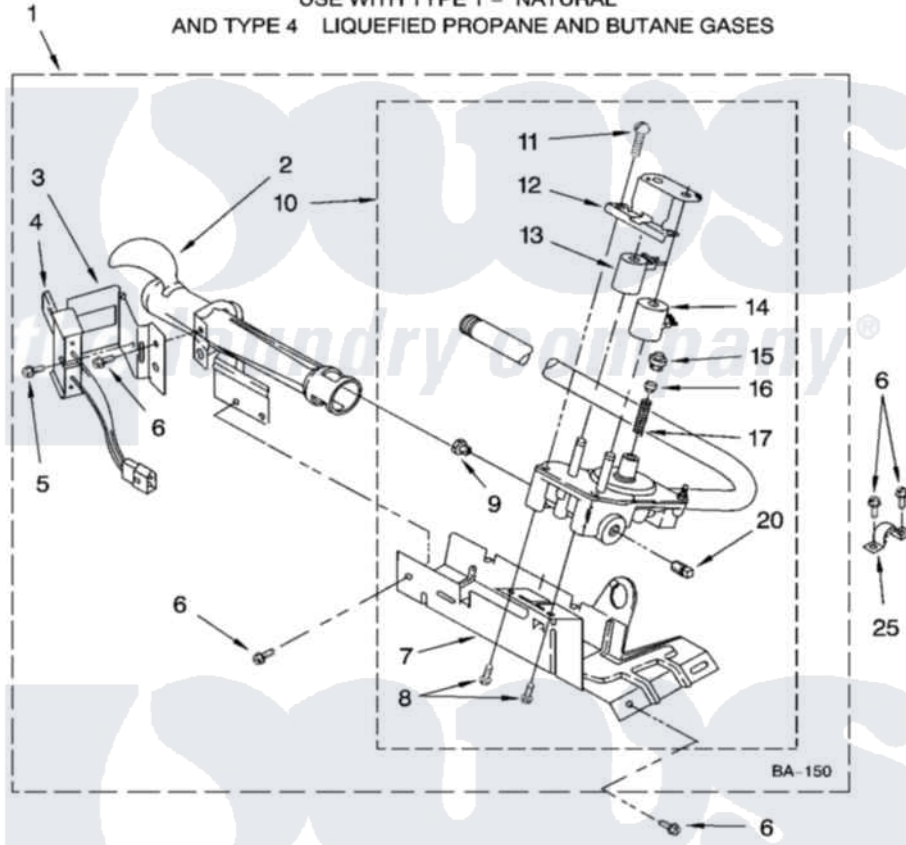

Whirlpool LGR3624JQ3 03 - 8318272 BURNER ASSEMBLY

8318272 BURNER ASSEMBLY

For Model: LGR3624JQ3
(Designer White)

USE WITH TYPE 1 - NATURAL
AND TYPE 4 LIQUEFIED PROPANE AND BUTANE GASES

8180319

5

Whirlpool [Residential Whirlpool LGR3624JQ3 Dryer Parts](#) Parts Diagram 03 - 8318272 BURNER ASSEMBLY
Click on the part number to view part

Item	Original Part Number	Replaced By	Status	Part Description
1	8318272	W10465748		Burner-Gas
2	688617	693140		Burner
3	694298			Bracket, Ignitor
4	686590	279311		Ignitor
5	3393909			Screw, 8-32 X 7/8
6	343641	681414		Screw, 10AB X 1/2
7	693986			Base, Burner
8	3387057			Screw, 10-16 X 1/2 Orifice, Burner
9	234826			Orifice, Burner Type 1
"	229742			Orifice, Burner
"	234868			Orifice, Burner
10	8318277	W10337269		Valve-Gas
11	694421			Screw, Bracket Mounting
12	694538			Bracket, Shunt
13	694540			Coil, 60 Hz
14	694539			Coil, 60 Hz

15	694424		Leak, Limiter
16	694423		Screw, Regulator Adjustment
17	694422		Spring, Regulator
20	239822	W10295523	Plug, Pipe
25	341029		Clamp, Pipe Door Spring
"	694572	49572A	Conversion Kit To Type L.p.g.f
"	N/A		Not Available